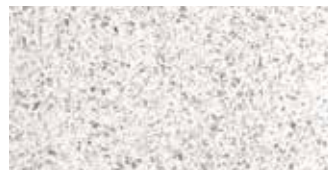

Field Tile in Topsail Matte
11 ¹³/₁₆" x 23 ⁵/₈"
CNF224