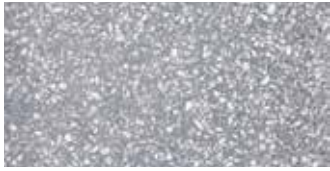

### ARTISANAL TEXTURE

Terrazzo, a smooth cement tile embedded with fragments of stone, offers a quietly luxurious yet edgy way to introduce interest and dimension.

Field Tile in Moonlight Matte  
11 <sup>13</sup>/<sub>16</sub>" x 23 <sup>5</sup>/<sub>8</sub>"  
CNF224