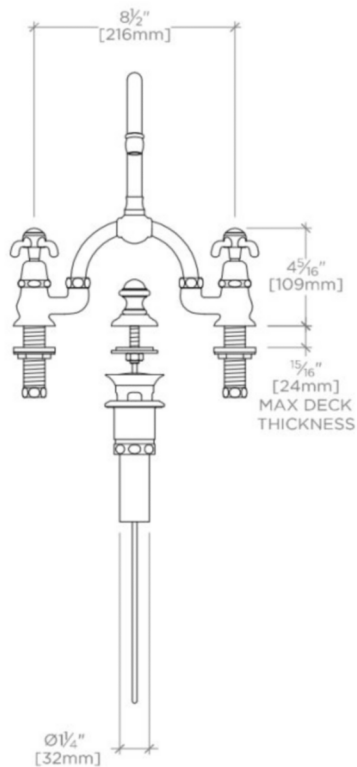

ADA Compliance: Yes
 Adjustable versus Fixed Spray: Fixed Spray
 Deck Thickness Maximum: 1"
 Deck Thickness Minimum: 0"
 Drain Assembly Materials: Brass
 Drain Depth Maximum: 1 3/4"
 Drain Hole Diameter: 1 3/4"
 Drain Style: Pop-up
 Escutcheon Primary Material: Brass
 Fittings Hole Diameter: 1"
 Flow Restriction Options: 1.0, 1.2, 1.5, 1.75, 2.2
 Handle Spread Maximum: 8 1/2"
 Handle Spread Minimum: 8 1/2"
 Handle Turn Angle: Quarter Turn
 Index Color / Finish and Material: White Porcelain
 Depth / Width: 7 1/2"
 Drain Depth Minimum: 1 3/8"
 Height: 11 1/4"
 Index Marking: Hot/Cold
 Inlet Connection Size: 1/2"
 Inlet Connection Type: Male with Supply Nut
 Inlet Supply Spread Maximum: 8 1/2"
 Inlet Supply Spread Minimum: 8 1/2"
 Installation Type: Deck Mounted
 Length: 10 1/2"
 Number of Handles: Two
 Number of Holes: Three Hole
 Primary Material: Brass
 Spout Swivel: Y
 Suggested Application: Bath
 Valve Material: Ceramic
 Water Pressure Maximum: 85.0 psi
 Water Pressure Minimum: 20.0 psi
 Water Pressure Recommended: 45.0 psi

PRODUCT FEATURES

The exposed arche mixer features a deck-mounted pop-up rod, and a gooseneck faucet.
 Dew-drop designed cross handles feature white porcelain indices with hot and cold markings.
 Standard flow rate is 2.2gpm (8.3 L/min) and State of California requires 1.2gpm(4.5 L/min). Also available in other flow options. Contact a sales associate for details.

CERTIFICATIONS

PRODUCT (NOTES)

Sold with European style drain; USA style drain sold separately for use with non-Waterworks sinks.

WATERWORKS

ETOILE

ETLS82

Etoile Gooseneck Arche Three Hole Deck Mounted Lavatory Faucet with Metal Cross Handles

TOP VIEW SCALE: 1 1/2"=1'-0"

FRONT VIEW SCALE: 1 1/2"=1'-0"

SIDE VIEW SCALE: 1 1/2"=1'-0"