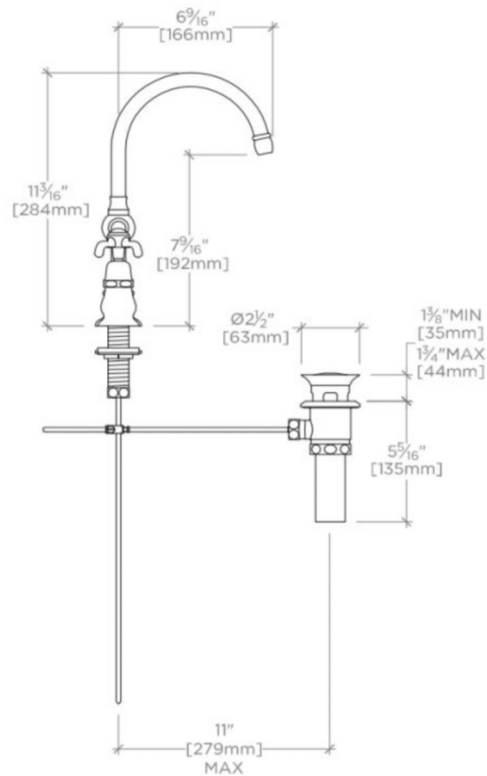

ADA Compliance: Yes
 Adjustable versus Fixed Spray: Fixed Spray
 Deck Thickness Maximum: 1"
 Deck Thickness Minimum: 0"
 Drain Assembly Materials: Brass
 Drain Depth Maximum: 1 3/4"
 Drain Hole Diameter: 1 3/4"
 Drain Style: Pop-up
 Escutcheon Primary Material: Brass
 Fittings Hole Diameter: 1"
 Flow Restriction Options: 1.0, 1.2, 1.5, 1.75, 2.2
 Handle Spread Maximum: 8 1/2"
 Handle Spread Minimum: 8 1/2"
 Handle Turn Angle: Quarter Turn
 Index Color / Finish and Material: White Porcelain
 Depth / Width: 7 1/2"
 Drain Depth Minimum: 1 3/8"
 Height: 11 1/4"
 Index Marking: Hot/Cold
 Inlet Connection Size: 1/2"
 Inlet Connection Type: Male with Supply Nut
 Inlet Supply Spread Maximum: 8 1/2"
 Inlet Supply Spread Minimum: 8 1/2"
 Installation Type: Deck Mounted
 Length: 10 1/2"
 Number of Handles: Two
 Number of Holes: Three Hole
 Primary Material: Brass
 Spout Swivel: Y
 Suggested Application: Bath
 Valve Material: Ceramic
 Water Pressure Maximum: 85.0 psi
 Water Pressure Minimum: 20.0 psi
 Water Pressure Recommended: 45.0 psi

PRODUCT FEATURES

The exposed arche mixer features a deck-mounted pop-up rod, and a gooseneck faucet.
 Dew-drop designed cross handles feature white porcelain indices with hot and cold markings.
 Standard flow rate is 2.2gpm (8.3 L/min) and State of California requires 1.2gpm(4.5 L/min). Also available in other flow options. Contact a sales associate for details.

CERTIFICATIONS

PRODUCT (NOTES)

Sold with European style drain; USA style drain sold separately for use with non-Waterworks sinks.

WATERWORKS

ETOILE

ETLS82

Etoile Gooseneck Arche Three Hole Deck Mounted Lavatory Faucet with Metal Cross Handles

TOP VIEW SCALE: 1 1/2"=1'-0"

FRONT VIEW SCALE: 1 1/2"=1'-0"

SIDE VIEW SCALE: 1 1/2"=1'-0"