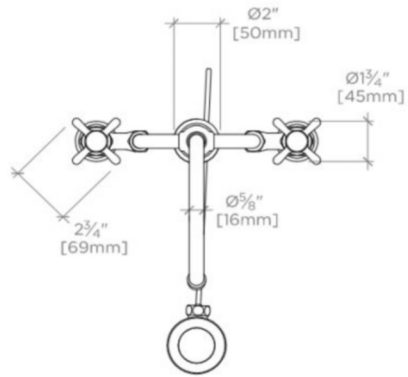

ADA Compliance: Yes
 Adjustable versus Fixed Spray: Fixed Spray
 Deck Thickness Maximum: 1"
 Deck Thickness Minimum: 0"
 Drain Assembly Materials: Brass
 Drain Depth Maximum: 1 3/4"
 Drain Hole Diameter: 1 3/4"
 Drain Style: Pop-up
 Escutcheon Primary Material: Brass
 Fittings Hole Diameter: 1"
 Flow Restriction Options: 1.0, 1.2, 1.5, 1.75, 2.2
 Handle Spread Maximum: 8 1/2"
 Handle Spread Minimum: 8 1/2"
 Handle Turn Angle: Quarter Turn
 Index Color / Finish and Material: White Porcelain
 Depth / Width: 7 1/2"
 Drain Depth Minimum: 1 3/8"
 Height: 11 1/4"
 Index Marking: Hot/Cold
 Inlet Connection Size: 1/2"
 Inlet Connection Type: Male with Supply Nut
 Inlet Supply Spread Maximum: 8 1/2"
 Inlet Supply Spread Minimum: 8 1/2"
 Installation Type: Deck Mounted
 Length: 10 1/2"
 Number of Handles: Two
 Number of Holes: Three Hole
 Primary Material: Brass
 Spout Swivel: Y
 Suggested Application: Bath
 Valve Material: Ceramic
 Water Pressure Maximum: 85.0 psi
 Water Pressure Minimum: 20.0 psi
 Water Pressure Recommended: 45.0 psi

PRODUCT FEATURES

The exposed arche mixer features a deck-mounted pop-up rod, and a gooseneck faucet.
 Dew-drop designed cross handles feature white porcelain indices with hot and cold markings.
 Standard flow rate is 2.2gpm (8.3 L/min) and State of California requires 1.2gpm(4.5 L/min). Also available in other flow options. Contact a sales associate for details.

CERTIFICATIONS

PRODUCT (NOTES)

Sold with European style drain; USA style drain sold separately for use with non-Waterworks sinks.

WATERWORKS

ETOILE

ETLS82

Etoile Gooseneck Arche Three Hole Deck Mounted Lavatory Faucet with Metal Cross Handles

TOP VIEW SCALE: 1 1/2"=1'-0"

FRONT VIEW SCALE: 1 1/2"=1'-0"

SIDE VIEW SCALE: 1 1/2"=1'-0"