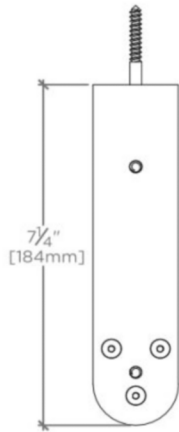

PERRY STREET

Perry Street 9" Bracket

PTBK09

INSPIRATION

A stylish update of the quintessential Edwardian fitting, Easton provides vintage luxury for the 21st century. Proportion and detailing resonate with the indulgence of a bygone era, while the sense of fit and function are purely contemporary.

PERRY STREET

Perry Street 9" Bracket

PTBK09

TOP VIEW SCALE: 3"=1'-0"

ISO VIEW SCALE: 3"=1'-0"

FRONT VIEW SCALE: 3"=1'-0"

SIDE VIEW SCALE: 3"=1'-0"