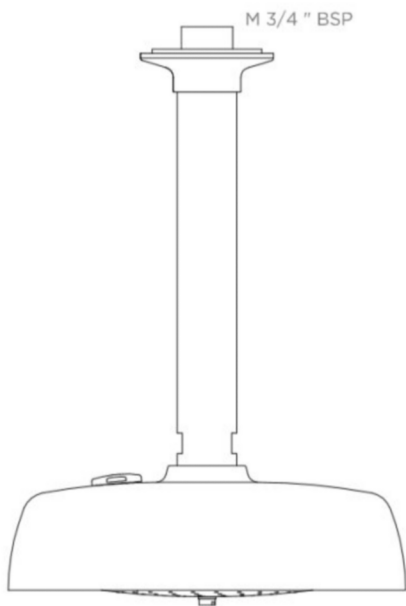

## PT72SH

.25 Ceiling Mounted 8" Shower Rose, Arm and Flange

SHOWN IN .25 CEILING MOUNTED 8" SHOWER ROSE, ARM AND FLANGE| PTSH72

### TECHNICAL DETAILS

Adjustable versus Fixed Spray: Fixed Spray  
Diameter of Head: 203 mm  
Escutcheon Primary Material: Brass  
Fittings Hole Diameter: 38 mm  
Depth / Width: 200 mm  
Height: 264 mm  
Inlet Connection Size: 3/4"  
Inlet Connection Type: Male G/BSPP  
Installation Type: Ceiling Mounted  
Integrated Diverter: N  
Length: 200 mm  
Pivot: N  
Primary Material: Brass  
Restricted Maximum Flow Rate: 9.5 liters/min  
Suggested Application: Bath  
Water Pressure Maximum: 6.0 bar  
Water Pressure Minimum: 1.5 bar  
Water Pressure Recommended: 3.0 bar

.25

PT72SH

.25 Ceiling Mounted 8" Shower Rose, Arm and Flange

TOP VIEW

SCALE: 3"=1'-0"

FRONT VIEW

SCALE: 3"=1'-0"

SIDE VIEW

SCALE: 3"=1'-0"