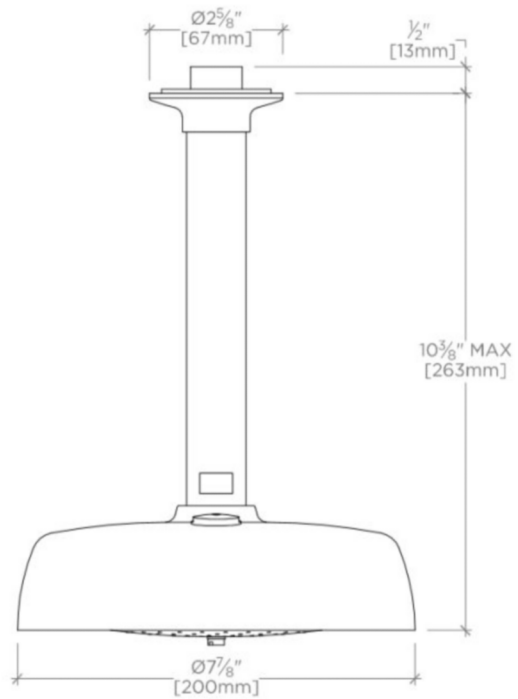

## PT72SH

.25 Ceiling Mounted 8" Shower Rose, Arm and Flange

SHOWN IN .25 CEILING MOUNTED 8" SHOWER ROSE, ARM AND FLANGE| PTSH72

### TECHNICAL DETAILS

Adjustable versus Fixed Spray: Fixed Spray  
Diameter of Head: 203 mm  
Escutcheon Primary Material: Brass  
Fittings Hole Diameter: 38 mm  
Depth / Width: 200 mm  
Height: 264 mm  
Inlet Connection Size: 3/4"  
Inlet Connection Type: Male G/BSPP  
Installation Type: Ceiling Mounted  
Integrated Diverter: N  
Length: 200 mm  
Pivot: N  
Primary Material: Brass  
Restricted Maximum Flow Rate: 9.5 liters/min  
Suggested Application: Bath  
Water Pressure Maximum: 6.0 bar  
Water Pressure Minimum: 1.5 bar  
Water Pressure Recommended: 3.0 bar

.25

PT72SH

.25 Ceiling Mounted 8" Shower Rose, Arm and Flange

TOP VIEW

SCALE: 3"=1'-0"

FRONT VIEW

SCALE: 3"=1'-0"

SIDE VIEW

SCALE: 3"=1'-0"