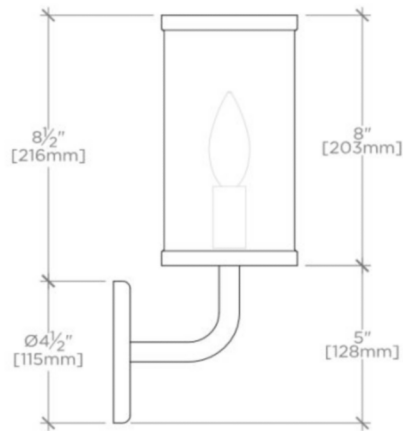

### TECHNICAL DETAILS

Bulb Base Size: E12  
Bulb Type: Candelabra  
Depth / Width: 5 5/8"  
Height: 13"  
Installation Type: Wall Mounted  
Junction Box Orientation: Any  
Length: 4"  
Number of Bulbs: One  
Voltage: 120.0

## FLYTE

FLLT01

Flyte Wall Mounted Single Arm Sconce with Fabric Shade

STYLE #	SOCKET	BULB	MAX WATT
FLLT01	Candelabra E12	B10 Incandescent	60
FLOILT (UK)	Bayonet B15	B15/SBC	40

TOP VIEW SCALE: 2"=1'-0"

MOUNTING SCALE: 2"=1'-0"

FRONT VIEW SCALE: 2"=1'-0"

SIDE VIEW SCALE: 2"=1'-0"