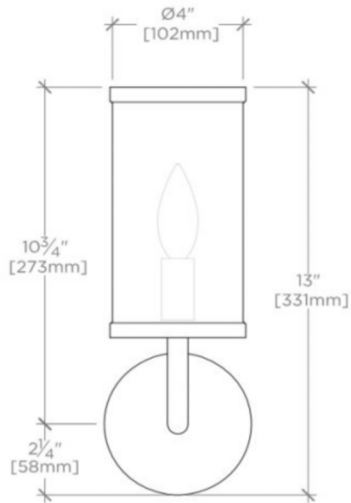

### TECHNICAL DETAILS

Bulb Base Size: E12  
Bulb Type: Candelabra  
Depth / Width: 5 5/8"  
Height: 13"  
Installation Type: Wall Mounted  
Junction Box Orientation: Any  
Length: 4"  
Number of Bulbs: One  
Voltage: 120.0

## FLYTE

FLLT01

Flyte Wall Mounted Single Arm Sconce with Fabric Shade

STYLE #	SOCKET	BULB	MAX WATT
FLLT01	Candelabra E12	B10 Incandescent	60
FLOILT (UK)	Bayonet B15	B15/SBC	40

TOP VIEW SCALE: 2"=1'-0"

MOUNTING SCALE: 2"=1'-0"

FRONT VIEW SCALE: 2"=1'-0"

SIDE VIEW SCALE: 2"=1'-0"