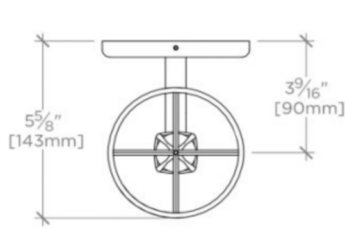

WATERWORKS

FLYTE

FLLT01

Flyte Wall Mounted Single Arm Sconce with Fabric Shade

STYLE #	SOCKET	BULB	MAX WATT
FLLT01	Candelabra E12	B10 Incandescent	60
FLOILT (UK)	Bayonet B15	B15/SBC	40

TOP VIEW SCALE: 2"=1'-0"