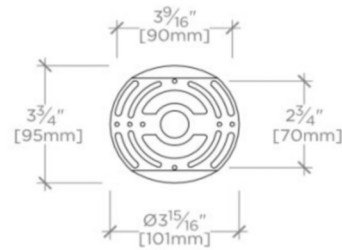

## FLYTE

FLLT01

Flyte Wall Mounted Single Arm Sconce with Fabric Shade

STYLE #	SOCKET	BULB	MAX WATT
FLLT01	Candelabra E12	B10 Incandescent	60
FLOILT (UK)	Bayonet B15	B15/SBC	40

TOP VIEW SCALE: 2"=1'-0"

MOUNTING SCALE: 2"=1'-0"

FRONT VIEW SCALE: 2"=1'-0"

SIDE VIEW SCALE: 2"=1'-0"