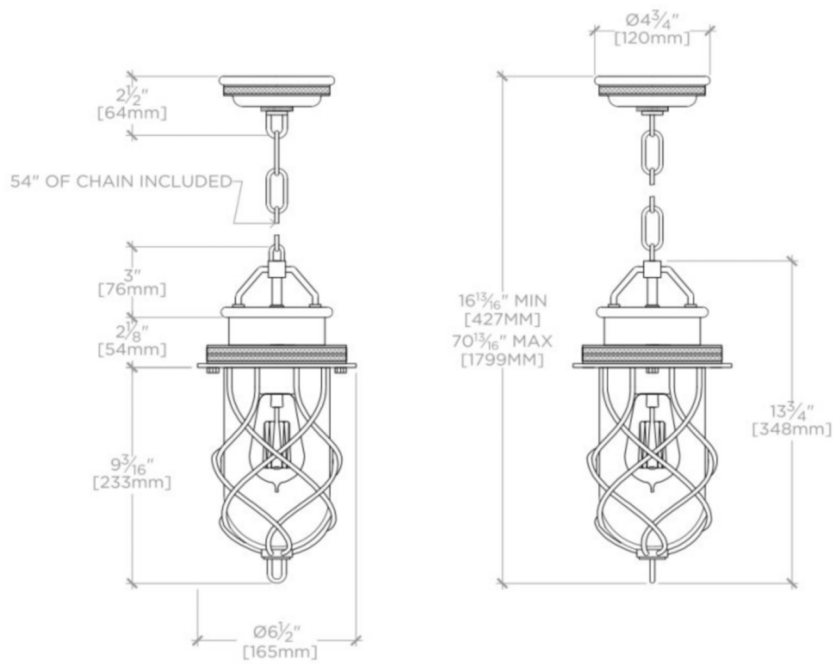

## COMPASS

CMLT02

Compass Ceiling Mounted Small Pendant with Glass Shade

SHOWN IN COMPASS CEILING MOUNTED SMALL PENDANT WITH GLASS SHADE | CMLT02

### TECHNICAL DETAILS

Bulb Base Size: E26  
Bulb Type: Edison filament  
Depth / Width: 6 1/2"  
Height: 16 13/16"  
Interior / Exterior Application: Interior Only  
Length: 6 1/2"  
Number of Bulbs: One  
Shade Finish: Clear  
Shade Material: Blown Glass  
Voltage: 120  
Wet / Dry: Damp or Dry

### PRODUCT (NOTES)

105854 Replacement Glass Shade/Sconce or Small Pendant. 105864 Replacement Glass Shade/Large Pendant

## COMPASS

CMLT02

Compass Ceiling Mounted Small Pendant with Glass Shade

BOTTOM VIEW SCALE: 1/2"=1'-0"

FRONT VIEW SCALE: 1/2"=1'-0"

SIDE VIEW SCALE: 1/2"=1'-0"