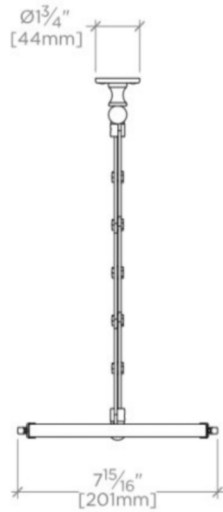

### TECHNICAL DETAILS

Depth / Width: 181 mm  
Height: 464 mm  
Length: 181 mm  
Mirror Extension Length: 445 mm  
Primary Material: Brass  
Suggested Application: Bath

SHOWN IN CRYSTAL WALL MOUNTED 7 1/4" DIA. MAGNIFYING EXTENSION MIRROR| CRMR38

### PRODUCT FEATURES

7 1/4" Diameter  
Double sided - 3X & 1X Magnification  
Made from Brass  
Chrome, Matte Nickel & Nickel Finishes

### PRODUCT (NOTES)

Double sided mirror. 3x magnification on one side; 1x magnification on the other

## CRMR38

Crystal Wall Mounted 7 1/4" dia. Magnifying Extension Mirror

TOP VIEW SCALE:  $1\frac{1}{2}"=1'-0"$

FRONT VIEW SCALE:  $1\frac{1}{2}"=1'-0"$

SIDE VIEW SCALE:  $1\frac{1}{2}"=1'-0"$