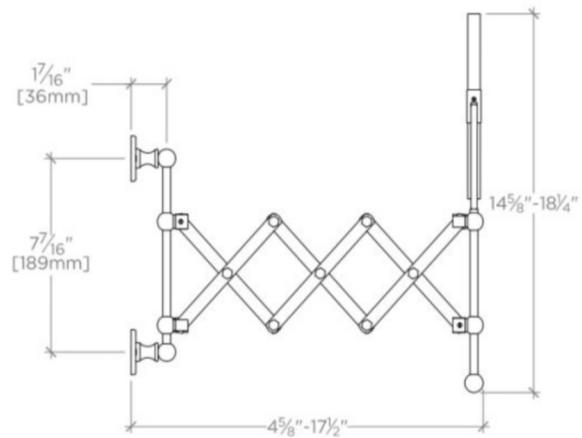

### TECHNICAL DETAILS

Depth / Width: 181 mm  
Height: 464 mm  
Length: 181 mm  
Mirror Extension Length: 445 mm  
Primary Material: Brass  
Suggested Application: Bath

SHOWN IN CRYSTAL WALL MOUNTED 7 1/4" DIA. MAGNIFYING EXTENSION MIRROR| CRMR38

### PRODUCT FEATURES

7 1/4" Diameter  
Double sided - 3X & 1X Magnification  
Made from Brass  
Chrome, Matte Nickel & Nickel Finishes

### PRODUCT (NOTES)

Double sided mirror. 3x magnification on one side; 1x magnification on the other

## CRMR38

Crystal Wall Mounted 7 1/4" dia. Magnifying Extension Mirror

TOP VIEW SCALE:  $1\frac{1}{2}"=1'-0"$

FRONT VIEW SCALE:  $1\frac{1}{2}"=1'-0"$

SIDE VIEW SCALE:  $1\frac{1}{2}"=1'-0"$