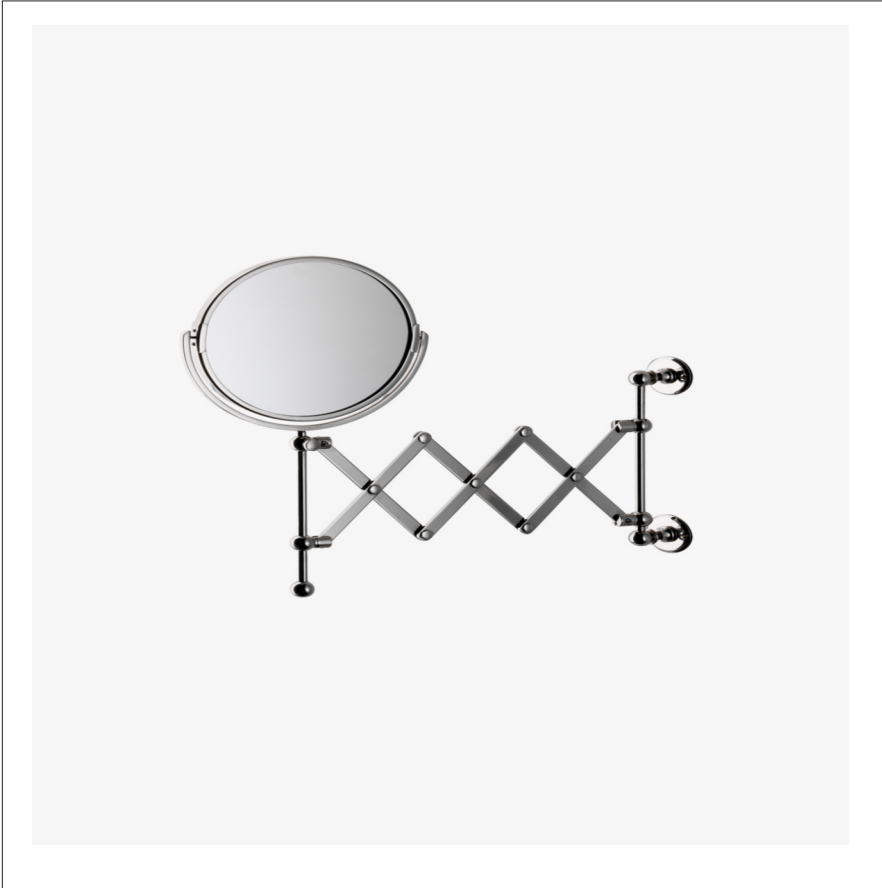

## CRYSTAL

## CRMR38

Crystal Wall Mounted 7 1/4" dia. Magnifying Extension Mirror

### TECHNICAL DETAILS

Depth / Width: 181 mm  
Height: 464 mm  
Length: 181 mm  
Mirror Extension Length: 445 mm  
Primary Material: Brass  
Suggested Application: Bath

SHOWN IN CRYSTAL WALL MOUNTED 7 1/4" DIA. MAGNIFYING EXTENSION MIRROR| CRMR38

### PRODUCT FEATURES

7 1/4" Diameter  
Double sided - 3X & 1X Magnification  
Made from Brass  
Chrome, Matte Nickel & Nickel Finishes