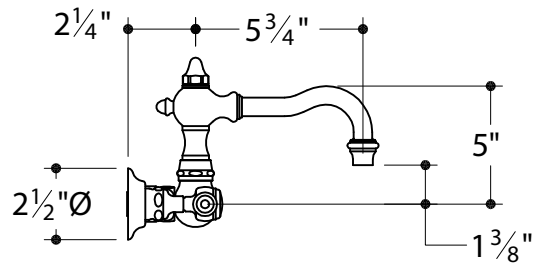

WALL MOUNTED LAVATORY FAUCET JULS40-K (metal lever handles)& GUSV25R (rough) JULS41-K (white porcelain lever handles)& GUSV25R (rough) JULS42-K (black porcelain lever handles -MTO)& GUSV25R (rough)

* Notes:

- Center Spread: 8" - NON adjustable
- Rough In Depth: 3" minimum from center of inlets to surface of finished wall
- Rough in Height: 3 3/4" minimum from center of cartridge stem to surface of counter top to allow for handle clearance in the open position
- Inlets: 1/2" male IPS
- European Lift & Turn drain with overflow included

All dimensions are based on original specifications and are subject to change and variation. Please consult your Design Associate for current specification.