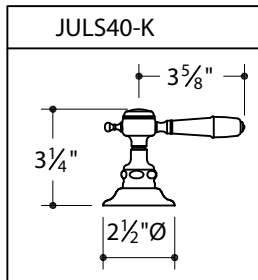

WALL MOUNTED LAVATORY FAUCET JULS40-K (metal lever handles)& GUSV25R (rough) JULS41-K (white porcelain lever handles)& GUSV25R (rough) JULS42-K (black porcelain lever handles -MTO)& GUSV25R (rough)

* Notes:

- Center Spread: 8" - NON adjustable
- Rough In Depth: 3" minimum from center of inlets to surface of finished wall
- Rough in Height: 3 3/4" minimum from center of cartridge stem to surface of counter top to allow for handle clearance in the open position
- Inlets: 1/2" male IPS
- European Lift & Turn drain with overflow included

All dimensions are based on original specifications and are subject to change and variation. Please consult your Design Associate for current specification.