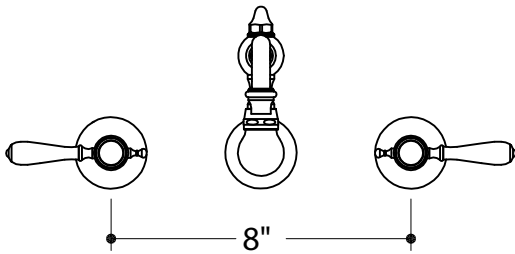

J U L I A

WALL MOUNTED LAVATORY FAUCET JULS39-K (cross handles)& GUSV27R (rough)

DRAIN OPTIONS*

- WWPSK01** European Lift & Turn w/out overflow
- WWPLS07** USA Lift & Turn w/overflow
- WWPLS16** USA Push - Touch w/overflow
- WWPLS17** USA Push - Touch w/out overflow

WALL MOUNTED LAVATORY FAUCET JULS40-K (metal lever handles)& GUSV25R (rough) JULS41-K (white porcelain lever handles)& GUSV25R (rough) JULS42-K (black porcelain lever handles -MTO)& GUSV25R (rough)

* Notes:

- Center Spread: 8" - NON adjustable
- Rough In Depth: 3" minimum from center of inlets to surface of finished wall
- Rough in Height: 3 3/4" minimum from center of cartridge stem to surface of counter top to allow for handle clearance in the open position
- Inlets: 1/2" male IPS
- European Lift & Turn drain with overflow included