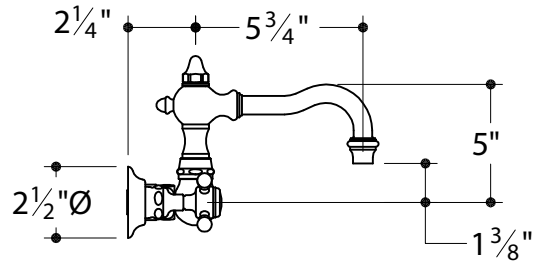

J U L I A

WALL MOUNTED LAVATORY FAUCET JULS39-K (cross handles)& GUSV27R (rough)

DRAIN OPTIONS*

- WWPSK01** European Lift & Turn w/out overflow
- WWPLS07** USA Lift & Turn w/overflow
- WWPLS16** USA Push - Touch w/overflow
- WWPLS17** USA Push - Touch w/out overflow

- Center Spread: 8" - NON adjustable
- Rough In Depth: 3" minimum from center of inlets to surface of finished wall
- Rough in Height: 3 3/4" minimum from center of cartridge stem to surface of counter top to allow for handle clearance in the open position
- Inlets: 1/2" male IPS
- European Lift & Turn drain with overflow included