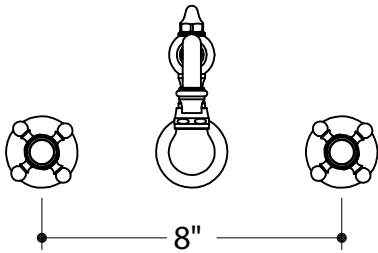

J U L I A

WALL MOUNTED LAVATORY FAUCET JULS39-K (cross handles)& GUSV27R (rough)

DRAIN OPTIONS*

- WWPSK01** European Lift & Turn w/out overflow
- WWPLS07** USA Lift & Turn w/overflow
- WWPLS16** USA Push - Touch w/overflow
- WWPLS17** USA Push - Touch w/out overflow

WALL MOUNTED LAVATORY FAUCET JULS40-K (metal lever handles)& GUSV25R (rough) JULS41-K (white porcelain lever handles)& GUSV25R (rough) JULS42-K (black porcelain lever handles -MTO)& GUSV25R (rough)

* Notes:

- Center Spread: 8" - NON adjustable
- Rough In Depth: 3" minimum from center of inlets to surface of finished wall
- Rough in Height: 3 3/4" minimum from center of cartridge stem to surface of counter top to allow for handle clearance in the open position
- Inlets: 1/2" male IPS
- European Lift & Turn drain with overflow included