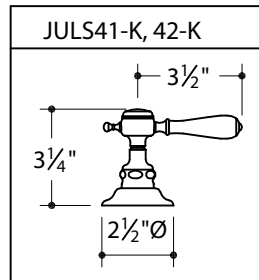

WALL MOUNTED LAVATORY FAUCET JULS40-K (metal lever handles)& GUSV25R (rough) JULS41-K (white porcelain lever handles)& GUSV25R (rough) JULS42-K (black porcelain lever handles -MTO)& GUSV25R (rough)

* Notes:

- Center Spread: 8" - NON adjustable
- Rough In Depth: 3" minimum from center of inlets to surface of finished wall
- Rough in Height: 3 3/4" minimum from center of cartridge stem to surface of counter top to allow for handle clearance in the open position
- Inlets: 1/2" male IPS
- European Lift & Turn drain with overflow included

All dimensions are based on original specifications and are subject to change and variation. Please consult your Design Associate for current specification.