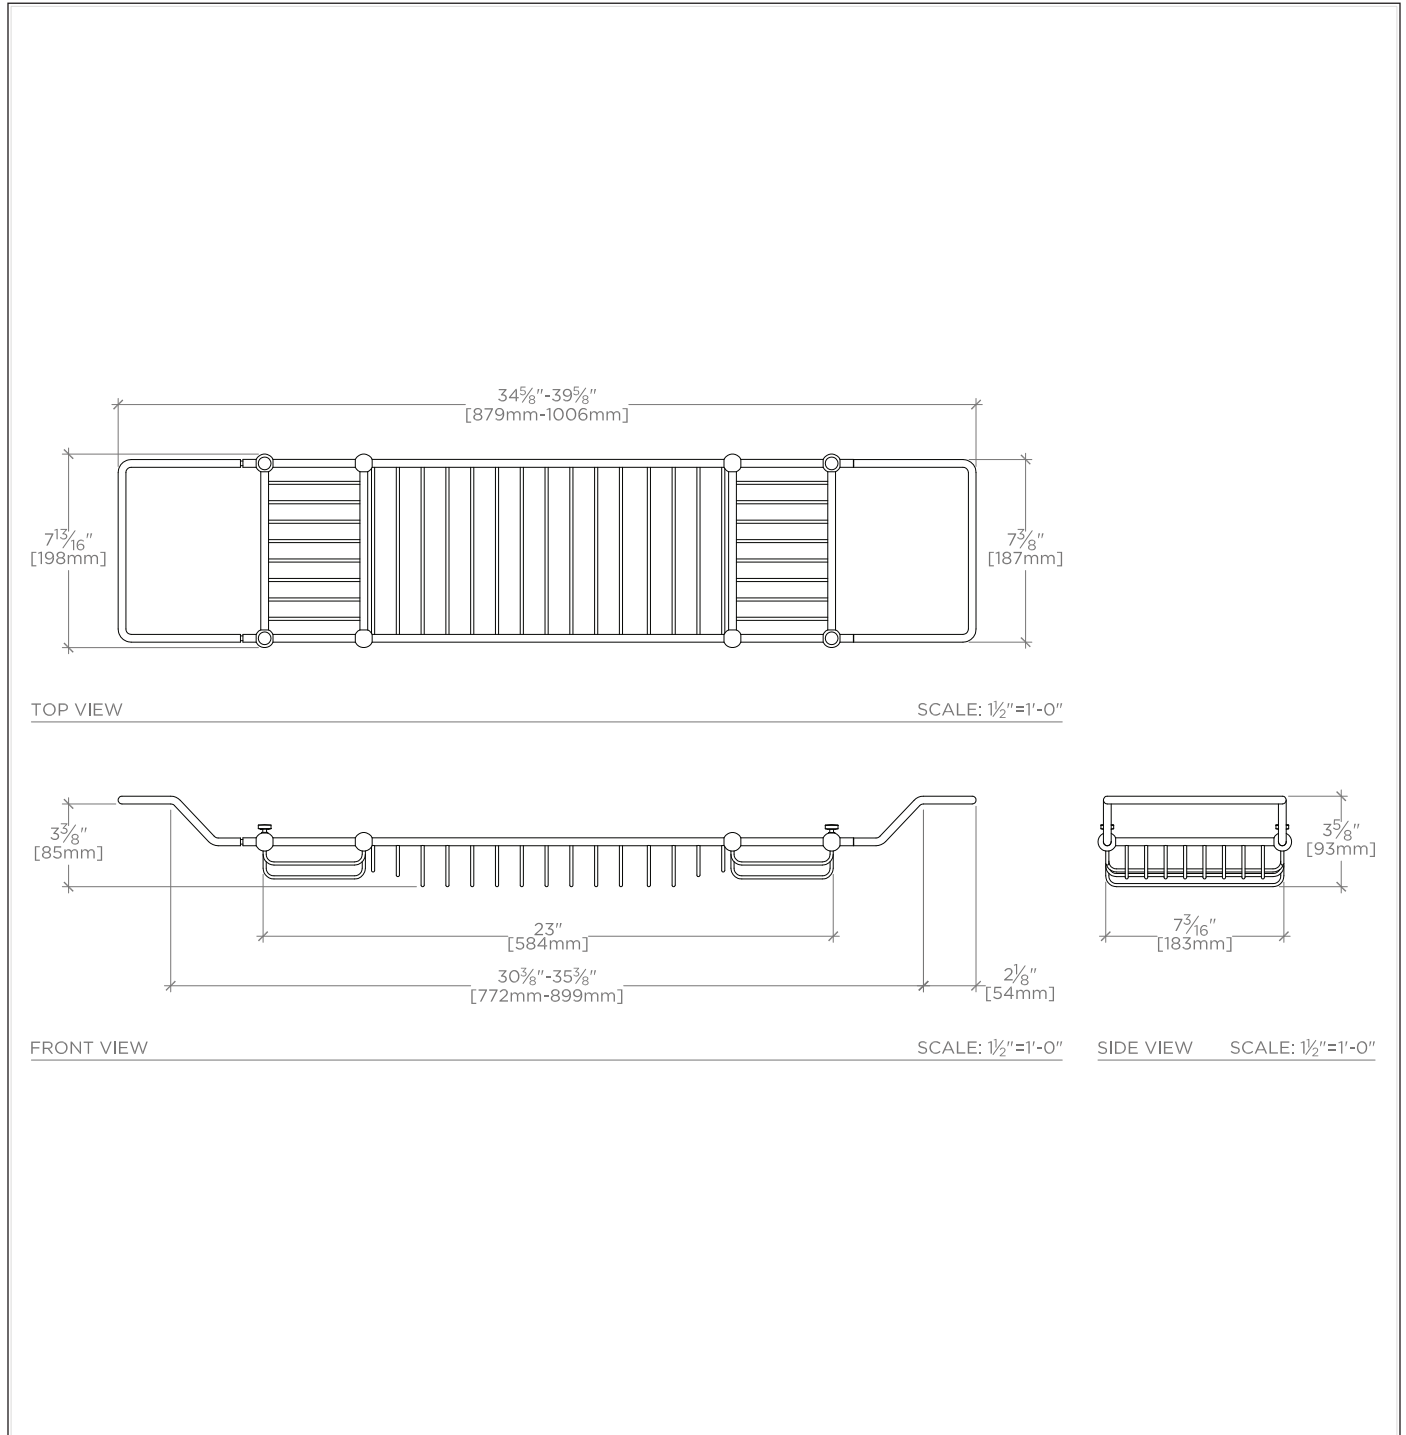

FEATURES

- Adjustable
- Made from Brass materials
- Anti-slip rubber coated ends
- 3 Separate compartments

SHOWN IN finish/color

WATERWORKS

PRODUCT SUPPORT
800.927.2120
WATERWORKS.COM

CRYSTAL

Freestanding Long Tub Rack in Chrome

STYLE No. CRBR20
REFERENCE No. CRBR20C
ITEM No. 22-11058-89702

SPECIFICATIONS
PAGE 2 OF 3

All dimensions are based on original specifications and are subject to change and variation. Please consult your Design Associate for current specifications.