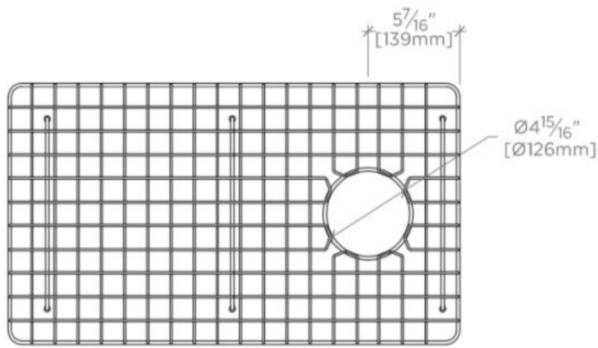

### TECHNICAL DETAILS

Drain Hole Diameter: 125 mm  
Depth / Width: 384 mm  
Height: 27 mm  
Length: 683 mm

### PRODUCT (NOTES)

This grid is for the CASK51.

## CLAYBURN

CASA01

Clayburn Sink Bottom Grid for CASK51

TOP VIEW

SCALE: 1"=1'-0"

ISO VIEW

SCALE: 1"=1'-0"

FRONT VIEW

SCALE: 1"=1'-0"

SIDE VIEW

SCALE: 1"=1'-0"