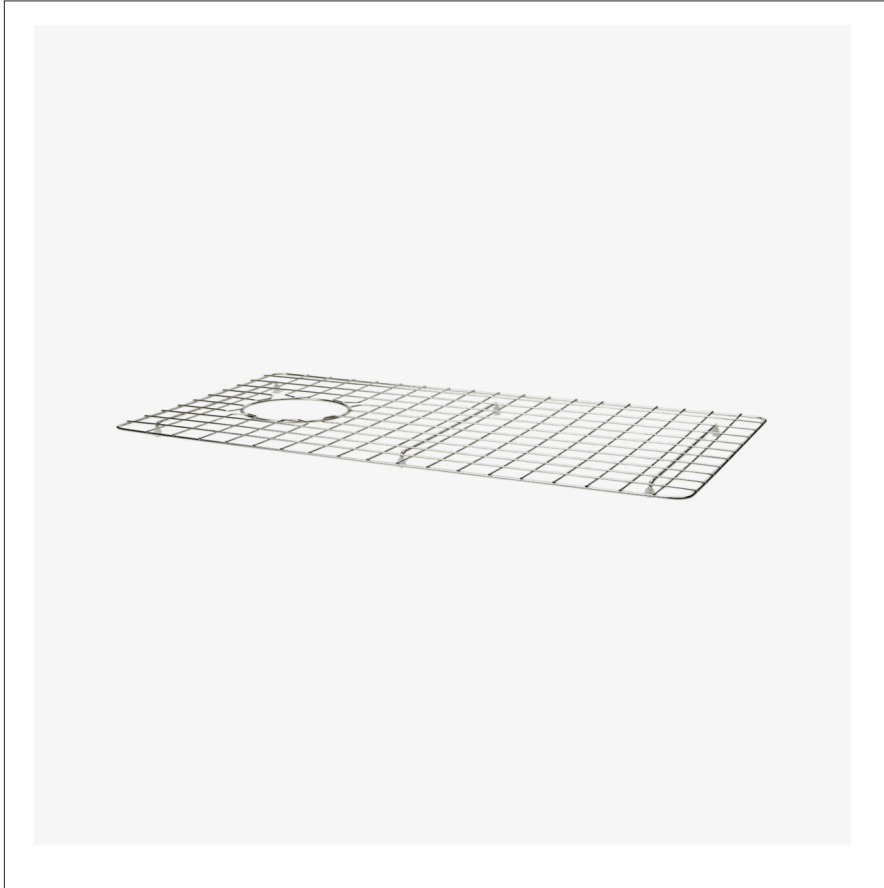

## CLAYBURN

Clayburn Sink Bottom Grid for CASK51

CASA01

SHOWN IN CLAYBURN SINK BOTTOM GRID FOR CASK51| CASA01

### TECHNICAL DETAILS

Drain Hole Diameter: 125 mm  
Depth / Width: 384 mm  
Height: 27 mm  
Length: 683 mm

## CLAYBURN

CASA01

Clayburn Sink Bottom Grid for CASK51

TOP VIEW

SCALE: 1"=1'-0"

ISO VIEW

SCALE: 1"=1'-0"

FRONT VIEW

SCALE: 1"=1'-0"

SIDE VIEW

SCALE: 1"=1'-0"