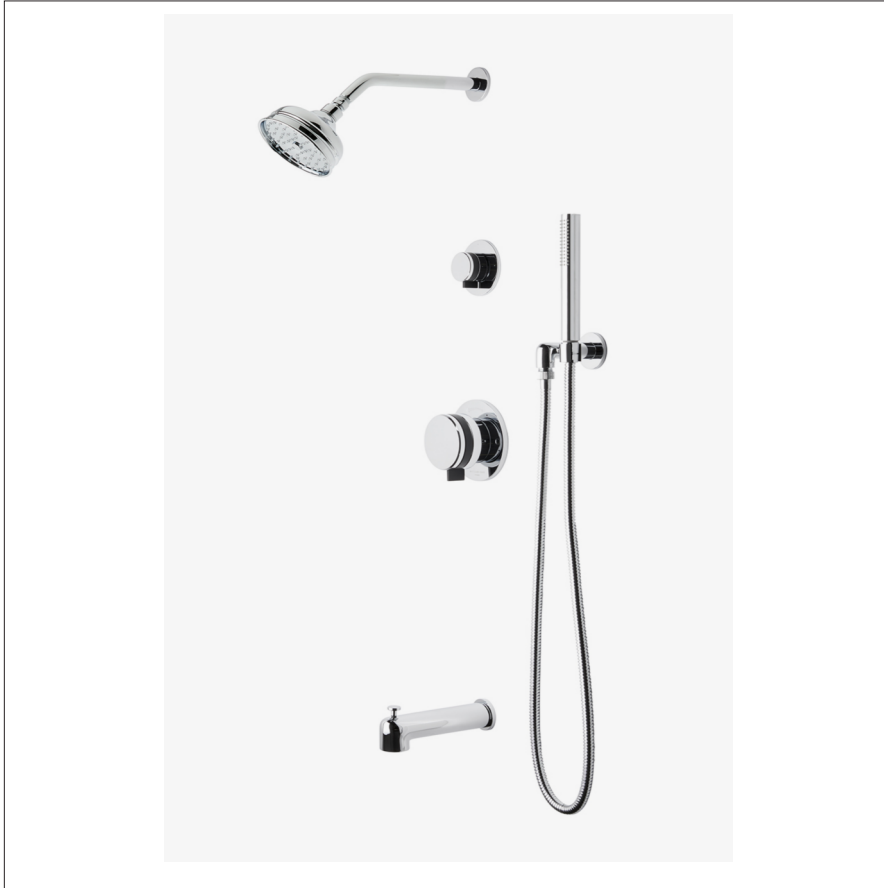

DECIBEL

DBSP14

Decibel Pressure Balance Shower Package with 5" Shower Rose, Handshower, Tub Spout and Diverter Knob Handle

SHOWN IN DECIBEL PRESSURE BALANCE SHOWER PACKAGE WITH 5" SHOWER ROSE, HANDSHOWER, TUB SPOUT AND

TECHNICAL DETAILS

Suggested Application: Bath
Water Pressure Maximum: 85.0 psi
Water Pressure Minimum: 20.0 psi
Water Pressure Recommended: 45.0 psi

INSPIRATION

Inspired by classic record players, Decibel gives all the sleekness of contemporary design, enhanced with special detailing.

CODES & STANDARDS

See individual component styles for Code Compliance. DBSH01, UNSH32, DBPB10, GUPB81, DBHS01, DB2P01, GUDV23, DBTS01

PRODUCT FEATURES

This shower package is composed of the following product styles: DBSH01, UNSH32, DBPB10, GUPB81, DBHS01, DB2P01, GUDV23, DBTS01

WATERWORKS

DECIBEL

DBSP14

Decibel Pressure Balance Shower Package with 5" Shower Rose, Handshower, Tub Spout and Diverter Knob Handle