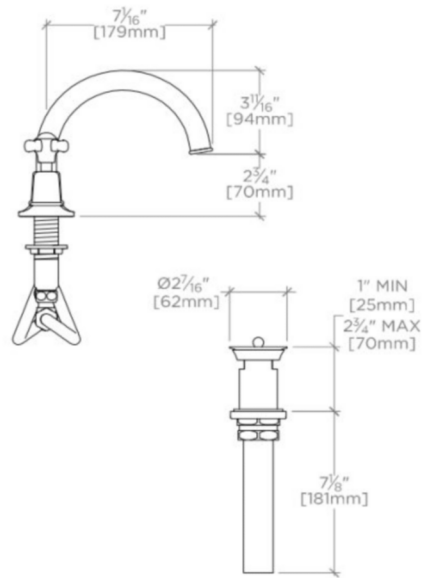

TECHNICAL DETAILS

Adjustable versus Fixed Spray: Fixed Spray
 Deck Thickness Maximum: 32 mm
 Deck Thickness Minimum: 0 mm
 Drain Assembly Materials: Brass
 Drain Depth Maximum: 70 mm
 Drain Hole Diameter: 44 mm
 Drain Style: Lift and Turn
 Escutcheon Primary Material: Brass
 Fittings Hole Diameter: 35 mm
 Flow Restriction Options: 1.0 , 1.2 , 1.5 , 1.75, 2.2
 Handle Spread Maximum: 305 mm
 Handle Spread Minimum: 203 mm
 Handle Turn Angle: Quarter Turn
 Index Color / Finish and Material: White Porcelain
 Depth / Width: 216 mm
 Drain Depth Minimum: 25 mm
 Height: 165 mm
 Index Marking: Hot/Cold
 Inlet Connection Size: 1/2"
 Inlet Connection Type: Male with supply nut
 Inlet Supply Spread Maximum: 305 mm
 Inlet Supply Spread Minimum: 203 mm
 Installation Type: Deck Mounted
 Length: 381 mm
 Number of Handles: Two
 Number of Holes: Three Hole
 Primary Material: Brass
 Spout Swivel: N
 Suggested Application: Bath
 Valve Material: Ceramic
 Water Pressure Maximum: 6.0 bar
 Water Pressure Minimum: 1.5 bar
 Water Pressure Recommended: 3.0 bar

Easton has a clean-lined utilitarian profile, with a slightly elongated spout.

Standard flow rate is 2.2gpm (8.3 L/min) and State of California requires 1.2gpm(4.5 L/min). Also available in other flow options. Contact a sales associate for details.

CERTIFICATIONS

PRODUCT (NOTES)

Sold with European style drain; USA style drain sold separately for use with non-Waterworks sinks.

EASTON

EALS31

Easton Classic Gooseneck Three Hole Deck Mounted Lavatory Faucet with Metal Cross Handles

TOP VIEW SCALE: 1 1/2"=1'-0"

FRONT VIEW SCALE: 1 1/2"=1'-0"

SIDE VIEW SCALE: 1 1/2"=1'-0"