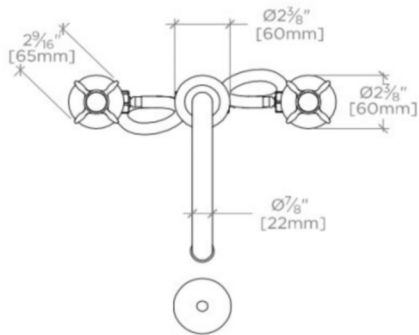

TECHNICAL DETAILS

Adjustable versus Fixed Spray: Fixed Spray
 Deck Thickness Maximum: 32 mm
 Deck Thickness Minimum: 0 mm
 Drain Assembly Materials: Brass
 Drain Depth Maximum: 70 mm
 Drain Hole Diameter: 44 mm
 Drain Style: Lift and Turn
 Escutcheon Primary Material: Brass
 Fittings Hole Diameter: 35 mm
 Flow Restriction Options: 1.0 , 1.2 , 1.5 , 1.75, 2.2
 Handle Spread Maximum: 305 mm
 Handle Spread Minimum: 203 mm
 Handle Turn Angle: Quarter Turn
 Index Color / Finish and Material: White Porcelain
 Depth / Width: 216 mm
 Drain Depth Minimum: 25 mm
 Height: 165 mm
 Index Marking: Hot/Cold
 Inlet Connection Size: 1/2"
 Inlet Connection Type: Male with supply nut
 Inlet Supply Spread Maximum: 305 mm
 Inlet Supply Spread Minimum: 203 mm
 Installation Type: Deck Mounted
 Length: 381 mm
 Number of Handles: Two
 Number of Holes: Three Hole
 Primary Material: Brass
 Spout Swivel: N
 Suggested Application: Bath
 Valve Material: Ceramic
 Water Pressure Maximum: 6.0 bar
 Water Pressure Minimum: 1.5 bar
 Water Pressure Recommended: 3.0 bar

Easton has a clean-lined utilitarian profile, with a slightly elongated spout.

Standard flow rate is 2.2gpm (8.3 L/min) and State of California requires 1.2gpm(4.5 L/min). Also available in other flow options. Contact a sales associate for details.

CERTIFICATIONS

PRODUCT (NOTES)

Sold with European style drain; USA style drain sold separately for use with non-Waterworks sinks.

EASTON

EALS31

Easton Classic Gooseneck Three Hole Deck Mounted Lavatory Faucet with Metal Cross Handles

TOP VIEW SCALE: 1 1/2"=1'-0"

FRONT VIEW SCALE: 1 1/2"=1'-0"

SIDE VIEW SCALE: 1 1/2"=1'-0"