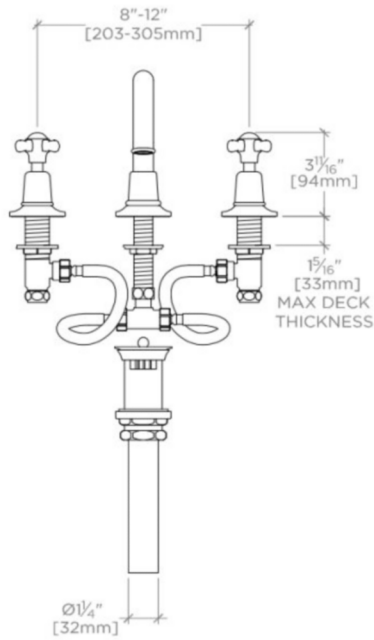

TECHNICAL DETAILS

Adjustable versus Fixed Spray: Fixed Spray
 Deck Thickness Maximum: 32 mm
 Deck Thickness Minimum: 0 mm
 Drain Assembly Materials: Brass
 Drain Depth Maximum: 70 mm
 Drain Hole Diameter: 44 mm
 Drain Style: Lift and Turn
 Escutcheon Primary Material: Brass
 Fittings Hole Diameter: 35 mm
 Flow Restriction Options: 1.0 , 1.2 , 1.5 , 1.75, 2.2
 Handle Spread Maximum: 305 mm
 Handle Spread Minimum: 203 mm
 Handle Turn Angle: Quarter Turn
 Index Color / Finish and Material: White Porcelain
 Depth / Width: 216 mm
 Drain Depth Minimum: 25 mm
 Height: 165 mm
 Index Marking: Hot/Cold
 Inlet Connection Size: 1/2"
 Inlet Connection Type: Male with supply nut
 Inlet Supply Spread Maximum: 305 mm
 Inlet Supply Spread Minimum: 203 mm
 Installation Type: Deck Mounted
 Length: 381 mm
 Number of Handles: Two
 Number of Holes: Three Hole
 Primary Material: Brass
 Spout Swivel: N
 Suggested Application: Bath
 Valve Material: Ceramic
 Water Pressure Maximum: 6.0 bar
 Water Pressure Minimum: 1.5 bar
 Water Pressure Recommended: 3.0 bar

Easton has a clean-lined utilitarian profile, with a slightly elongated spout.

Standard flow rate is 2.2gpm (8.3 L/min) and State of California requires 1.2gpm(4.5 L/min). Also available in other flow options. Contact a sales associate for details.

CERTIFICATIONS

PRODUCT (NOTES)

Sold with European style drain; USA style drain sold separately for use with non-Waterworks sinks.

EASTON

EALS31

Easton Classic Gooseneck Three Hole Deck Mounted Lavatory Faucet with Metal Cross Handles

TOP VIEW SCALE: 1 1/2"=1'-0"

FRONT VIEW SCALE: 1 1/2"=1'-0"

SIDE VIEW SCALE: 1 1/2"=1'-0"