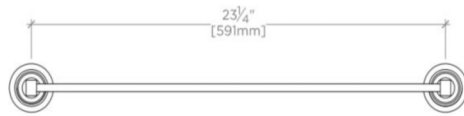

AERO

Aero 24" Single Tier Shelf

AESF24

SHOWN IN AERO 24" SINGLE TIER SHELF | AESF24

TECHNICAL DETAILS

Escutcheon Primary Material: Brass
Depth / Width: 6 5/16"
Height: 2 1/2"
Installation Type: Wall Mounted
Length: 23 1/4"
Number of Drawers / Shelves: One
Primary Material: Brass ends with glass shelf
Suggested Application: Bath

PRODUCT FEATURES

The signature gadrooning detail on the escutcheon is used throughout the entire range.

AERO

Aero 24" Single Tier Shelf

AESF24

TOP VIEW

SCALE: $1\frac{1}{2}"=1'-0"$

FRONT VIEW

SCALE: $1\frac{1}{2}"=1'-0"$

SIDE VIEW

SCALE: $1\frac{1}{2}"=1'-0"$