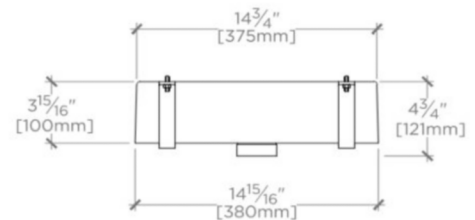

TECHNICAL DETAILS

ADA Compliance: When installed per ADA guidelines
Depth / Width: 375 mm
Height: 100 mm
Installation Type: Undermount
Length: 521 mm
Overflow Opening: No
Primary Material: Fine Fire Clay

CLARA

CYLV41

Clara Undermount Rectangular Vitreous China Double Glazed Lavatory Sink 20 1/2" x 14 3/4" x 3 15/16"

TOP VIEW

SCALE: 1"=1'-0"

ISO VIEW

SCALE: 1"=1'-0"

FRONT VIEW

SCALE: 1"=1'-0"

SIDE VIEW

SCALE: 1"=1'-0"

DIMENSIONAL TOLERANCE: $\pm 13/64$ " [± 5 mm]