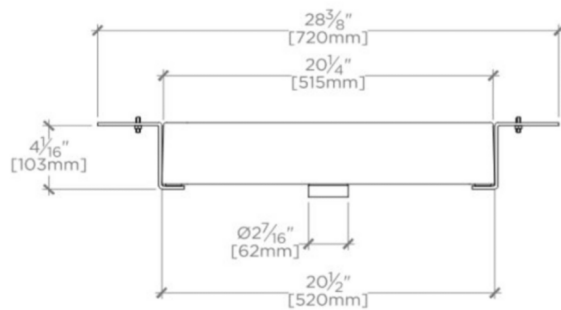

TECHNICAL DETAILS

ADA Compliance: When installed per ADA guidelines
Depth / Width: 375 mm
Height: 100 mm
Installation Type: Undermount
Length: 521 mm
Overflow Opening: No
Primary Material: Fine Fire Clay

CLARA

CYLV41

Clara Undermount Rectangular Vitreous China Double Glazed Lavatory Sink 20 1/2" x 14 3/4" x 3 15/16"

TOP VIEW

SCALE: 1"=1'-0"

ISO VIEW

SCALE: 1"=1'-0"

FRONT VIEW

SCALE: 1"=1'-0"

SIDE VIEW

SCALE: 1"=1'-0"

DIMENSIONAL TOLERANCE: $\pm 13/64$ " [± 5 mm]