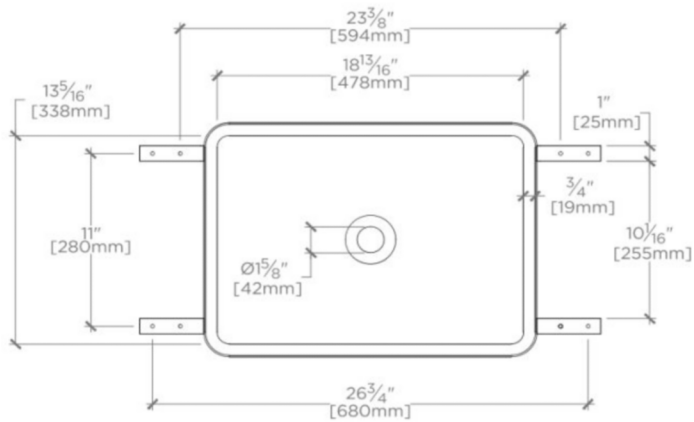

CLARA

CYLV41

Clara Undermount Rectangular Vitreous China Double Glazed Lavatory Sink 20 1/2" x 14 3/4" x 3 15/16"

SHOWN IN CLARA VESSEL RECTANGULAR VITREOUS CHINA DOUBLE GLAZED LAVATORY SINK 20 1/2" X 14 3/4" X 3 15/16"

TECHNICAL DETAILS

ADA Compliance: When installed per ADA guidelines
Depth / Width: 375 mm
Height: 100 mm
Installation Type: Undermount
Length: 521 mm
Overflow Opening: No
Primary Material: Fine Fire Clay

CLARA

CYLV41

Clara Undermount Rectangular Vitreous China Double Glazed Lavatory Sink 20 1/2" x 14 3/4" x 3 15/16"

TOP VIEW

SCALE: 1"=1'-0"

ISO VIEW

SCALE: 1"=1'-0"

FRONT VIEW

SCALE: 1"=1'-0"

SIDE VIEW

SCALE: 1"=1'-0"

DIMENSIONAL TOLERANCE: $\pm 13/64$ " [± 5 mm]