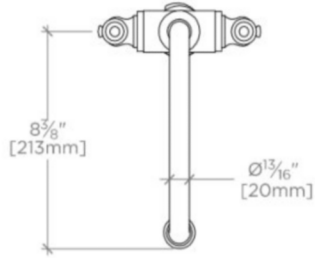

### TECHNICAL DETAILS

Flow Restriction Options: 1.5, 1.0  
Depth / Width: 238 mm  
Height: 318 mm  
Inlet Connection Size: 3/8"  
Inlet Connection Type: Female G/BSPP  
Length: 165 mm  
Primary Material: Brass  
Restricted Maximum Flow Rate: 8.3 liters/min  
Spray Included in Unit: N  
Suggested Application: Bar, Kitchen, Laundry  
Valve Material: Ceramic  
Water Pressure Maximum: 5.5 bar  
Water Pressure Minimum: 1.5 bar  
Water Pressure Recommended: 3.0 bar

## CS42KM

Calais One Hole Gooseneck Kitchen Faucet, Metal Lever Handles

ADAPTER(S) PACKAGED SEPARATELY		
ADAPTER	DESCRIPTION	QTY
UNUK08	9/16"-24 UNEF Male x 3/8" Female BSP in Nickel	2

TOP VIEW SCALE: 1 1/2"=1'-0"

FRONT VIEW SCALE: 1 1/2"=1'-0"

SIDE VIEW SCALE: 1 1/2"=1'-0"