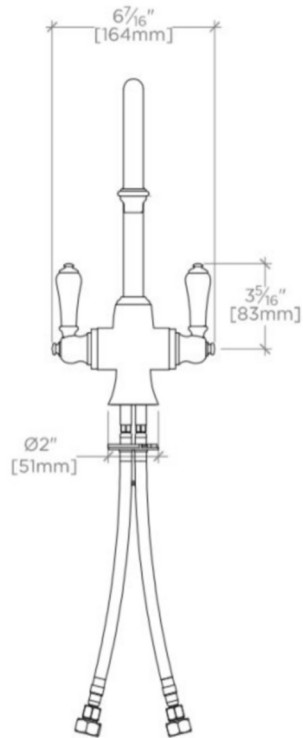

### TECHNICAL DETAILS

Flow Restriction Options: 1.5, 1.0  
Depth / Width: 238 mm  
Height: 318 mm  
Inlet Connection Size: 3/8"  
Inlet Connection Type: Female G/BSPP  
Length: 165 mm  
Primary Material: Brass  
Restricted Maximum Flow Rate: 8.3 liters/min  
Spray Included in Unit: N  
Suggested Application: Bar, Kitchen, Laundry  
Valve Material: Ceramic  
Water Pressure Maximum: 5.5 bar  
Water Pressure Minimum: 1.5 bar  
Water Pressure Recommended: 3.0 bar

## CS42KM

Calais One Hole Gooseneck Kitchen Faucet, Metal Lever Handles

ADAPTER(S) PACKAGED SEPARATELY		
ADAPTER	DESCRIPTION	QTY
UNUK08	9/16"-24 UNEF Male x 3/8" Female BSP in Nickel	2

TOP VIEW SCALE: 1 1/2"=1'-0"

FRONT VIEW SCALE: 1 1/2"=1'-0"

SIDE VIEW SCALE: 1 1/2"=1'-0"