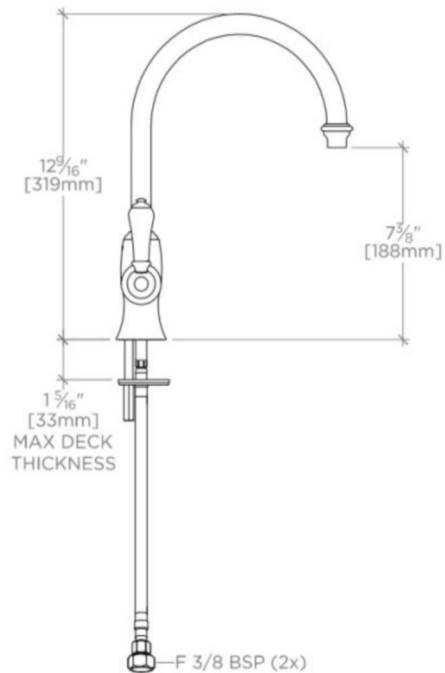

### TECHNICAL DETAILS

Flow Restriction Options: 1.5, 1.0  
Depth / Width: 238 mm  
Height: 318 mm  
Inlet Connection Size: 3/8"  
Inlet Connection Type: Female G/BSPP  
Length: 165 mm  
Primary Material: Brass  
Restricted Maximum Flow Rate: 8.3 liters/min  
Spray Included in Unit: N  
Suggested Application: Bar, Kitchen, Laundry  
Valve Material: Ceramic  
Water Pressure Maximum: 5.5 bar  
Water Pressure Minimum: 1.5 bar  
Water Pressure Recommended: 3.0 bar

## CS42KM

Calais One Hole Gooseneck Kitchen Faucet, Metal Lever Handles

ADAPTER(S) PACKAGED SEPARATELY		
ADAPTER	DESCRIPTION	QTY
UNUK08	9/16"-24 UNEF Male x 3/8" Female BSP in Nickel	2

TOP VIEW SCALE: 1 1/2"=1'-0"

FRONT VIEW SCALE: 1 1/2"=1'-0"

SIDE VIEW SCALE: 1 1/2"=1'-0"