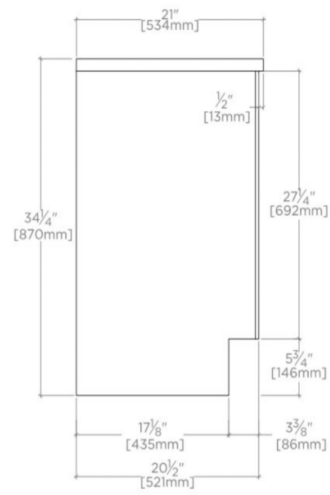

ALTA

998731

Alta Single Vanity Only 23" x 20 1/2" x 33"

SHOWN IN ALTA SINGLE VANITY PACKAGED WITH SINK AND SLAB TOP 24" X 21" X 34 1/4" | ALVN01

TECHNICAL DETAILS

Depth / Width: 20 1/2"
Height: 33"
Length: 23"
Sink Visibility: N
Storage Type: Cabinet
Suggested Application: Bath

PRODUCT FEATURES

Artisan-made in the US, furniture-inspired
Dillon 4 1/2" Pull in Nickel Included
Custom top options available
Sink and slab top sold separately.

WATERWORKS

ALTA

998731

Alta Single Vanity Only 23" x 20 1/2" x 33"

TOP VIEW SCALE: 3/4"=1'-0"

FRONT VIEW SCALE: 3/4"=1'-0"

SIDE VIEW SCALE: 3/4"=1'-0"