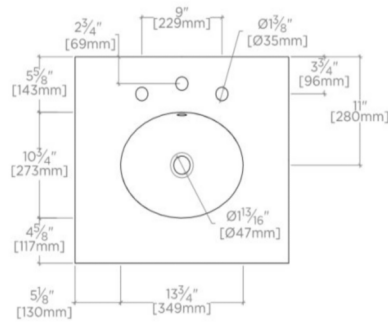

ALTA

998731

Alta Single Vanity Only 23" x 20 1/2" x 33"

SHOWN IN ALTA SINGLE VANITY PACKAGED WITH SINK AND SLAB TOP 24" X 21" X 34 1/4" | ALVN01

TECHNICAL DETAILS

Depth / Width: 20 1/2"
Height: 33"
Length: 23"
Sink Visibility: N
Storage Type: Cabinet
Suggested Application: Bath

PRODUCT FEATURES

Artisan-made in the US, furniture-inspired
Dillon 4 1/2" Pull in Nickel Included
Custom top options available
Sink and slab top sold separately.

WATERWORKS

ALTA

998731

Alta Single Vanity Only 23" x 20 1/2" x 33"

TOP VIEW SCALE: 3/4"=1'-0"

FRONT VIEW SCALE: 3/4"=1'-0"

SIDE VIEW SCALE: 3/4"=1'-0"