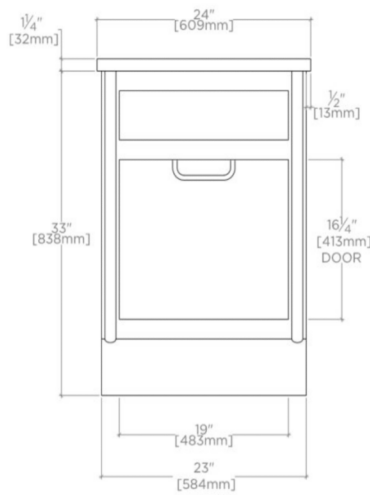

ALTA

998731

Alta Single Vanity Only 23" x 20 1/2" x 33"

SHOWN IN ALTA SINGLE VANITY PACKAGED WITH SINK AND SLAB TOP 24" X 21" X 34 1/4" | ALVN01

TECHNICAL DETAILS

Depth / Width: 20 1/2"
Height: 33"
Length: 23"
Sink Visibility: N
Storage Type: Cabinet
Suggested Application: Bath

PRODUCT FEATURES

Artisan-made in the US, furniture-inspired
Dillon 4 1/2" Pull in Nickel Included
Custom top options available
Sink and slab top sold separately.

WATERWORKS

ALTA

998731

Alta Single Vanity Only 23" x 20 1/2" x 33"

TOP VIEW SCALE: 3/4"=1'-0"

FRONT VIEW SCALE: 3/4"=1'-0"

SIDE VIEW SCALE: 3/4"=1'-0"