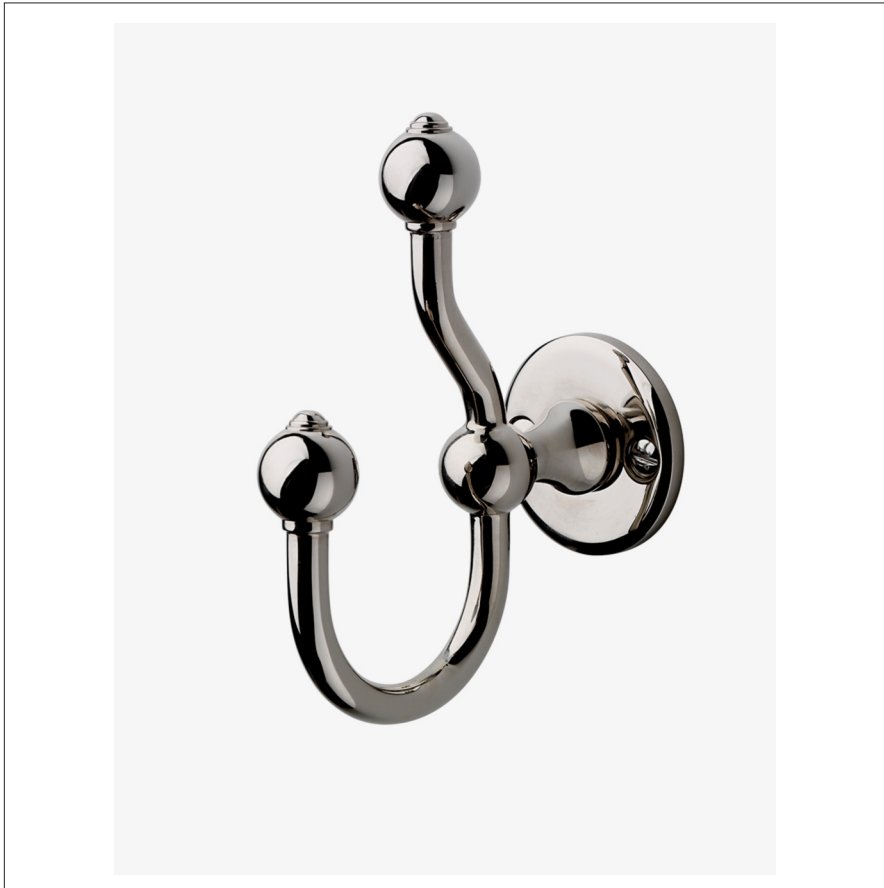

## CRYSTAL

Crystal Double Robe Hook

CRRH49

SHOWN IN CRYSTAL DOUBLE ROBE HOOK| CRRH49

### TECHNICAL DETAILS

Escutcheon Primary Material: Brass  
Depth / Width: 3 1/2"  
Height: 4.6"  
Installation Type: Wall Mounted  
Length: 1 3/4"  
Primary Material: Brass  
Suggested Application: Bath

### PRODUCT FEATURES

1 3/4" x 3 1/2" x 4.6"

Made from Brass

Mounting hardware included

## CRYSTAL

Crystal Double Robe Hook

CRRH49

TOP VIEW

SCALE: 6"=1'-0"

FRONT VIEW

SCALE: 6"=1'-0"

SIDE VIEW