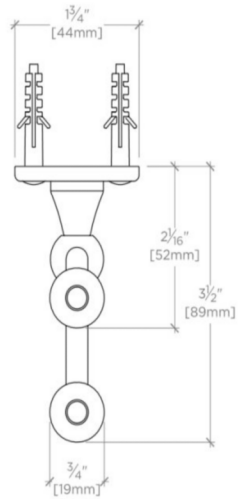

### TECHNICAL DETAILS

Escutcheon Primary Material: Brass  
Depth / Width: 3 1/2"  
Height: 4.6"  
Installation Type: Wall Mounted  
Length: 1 3/4"  
Primary Material: Brass  
Suggested Application: Bath

### PRODUCT FEATURES

1 3/4" x 3 1/2" x 4.6"

Made from Brass

Mounting hardware included

## CRYSTAL

Crystal Double Robe Hook

CRRH49

TOP VIEW

SCALE: 6"=1'-0"

FRONT VIEW

SCALE: 6"=1'-0"

SIDE VIEW

SCALE: 6"=1'-0"