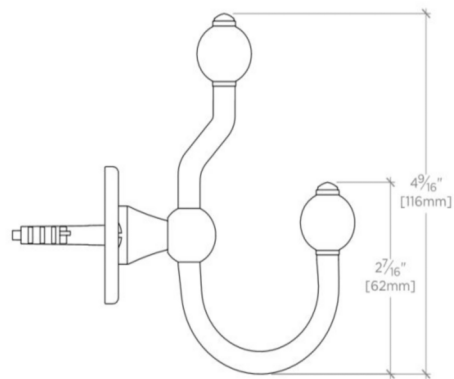

### TECHNICAL DETAILS

Escutcheon Primary Material: Brass  
Depth / Width: 3 1/2"  
Height: 4.6"  
Installation Type: Wall Mounted  
Length: 1 3/4"  
Primary Material: Brass  
Suggested Application: Bath

### PRODUCT FEATURES

1 3/4" x 3 1/2" x 4.6"

Made from Brass

Mounting hardware included

## CRYSTAL

Crystal Double Robe Hook

CRRH49

TOP VIEW

SCALE: 6"=1'-0"

FRONT VIEW

SCALE: 6"=1'-0"

SIDE VIEW

SCALE: 6"=1'-0"