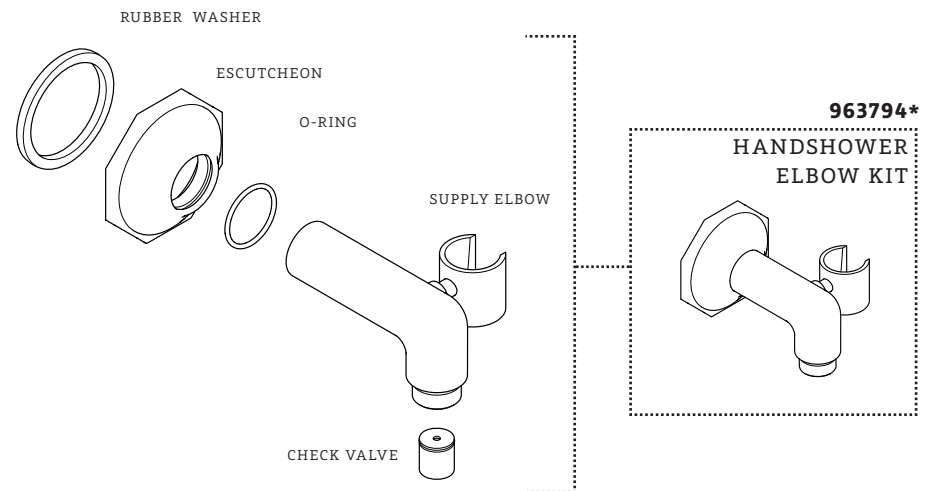

**KIT COMPONENTS**

**SERVICE PARTS INDEX**

<u>STYLE</u>	<u>DESCRIPTION</u>	<u>PG</u>
963794*	HANDSHOWER ELBOW KIT	3
435041*	HOSE KIT	2
535601*	SPRAY KIT	3

**NOTES**

WATERWORKS  
STUDIO

**PRODUCT SUPPORT**

60 BACKUS AVENUE  
DANBURY, CT 06810