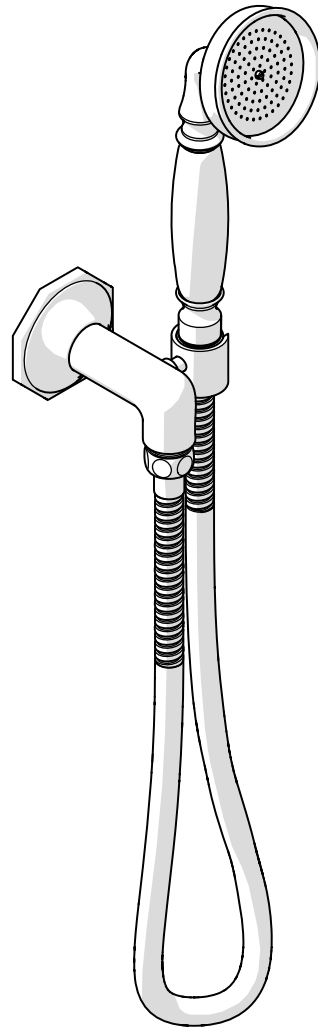

WATERWORKS  
STUDIO

SERVICE PARTS

**STYLE RDHS01**

Roadster Handshower On Hook with Metal Handle

---

**WELCOME TO**