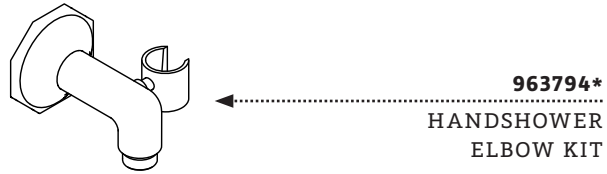

MAIN KITS

*FINISH/COLOR MUST BE SPECIFIED WHEN ORDERING
++SUPPLIED AS A PAIR

KIT COMPONENTS