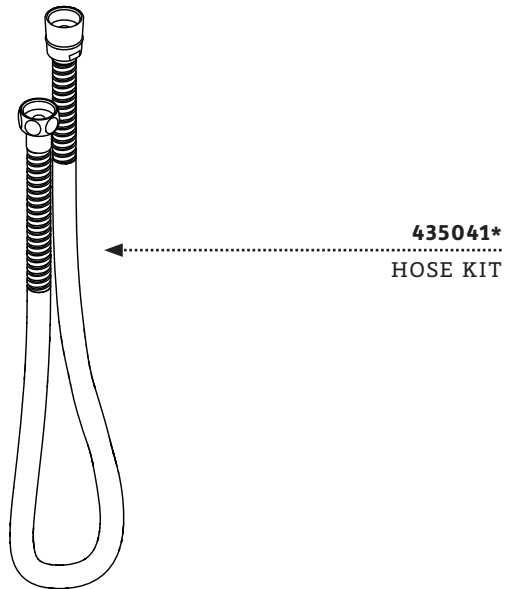

MAIN KITS

*FINISH/COLOR MUST BE SPECIFIED WHEN ORDERING
++SUPPLIED AS A PAIR

KIT COMPONENTS