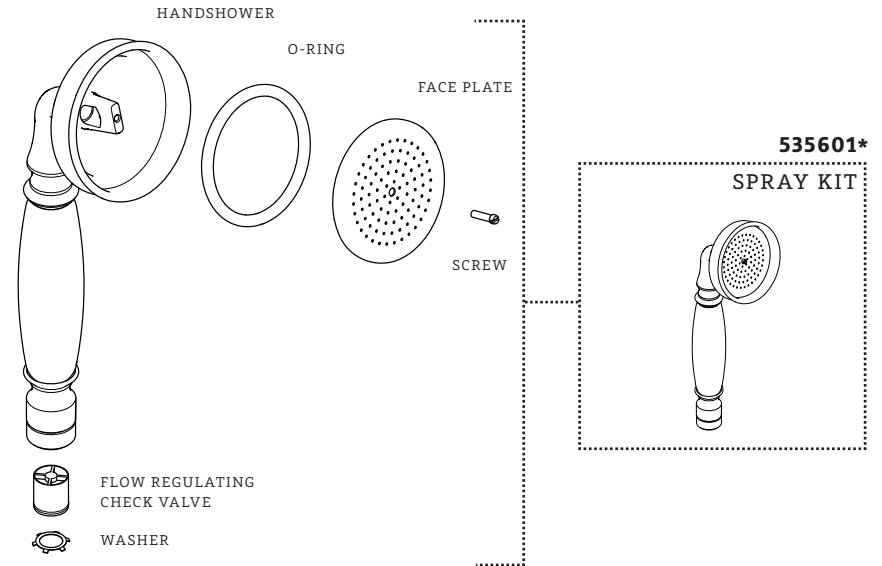

**KIT COMPONENTS**

**SERVICE PARTS INDEX**

<u>STYLE</u>	<u>DESCRIPTION</u>	<u>PG</u>
963794*	HANDSHOWER ELBOW KIT	3
435041*	HOSE KIT	2
535601*	SPRAY KIT	3

**NOTES**

WATERWORKS  
STUDIO

**PRODUCT SUPPORT**

60 BACKUS AVENUE  
DANBURY, CT 06810