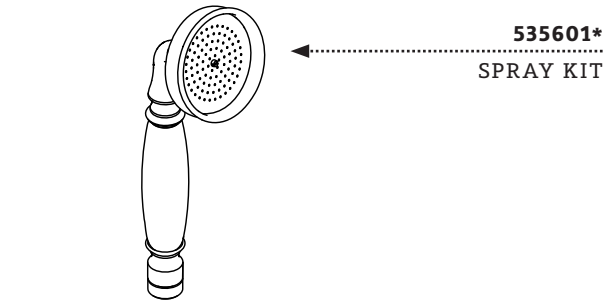

MAIN KITS

*FINISH/COLOR MUST BE SPECIFIED WHEN ORDERING
++SUPPLIED AS A PAIR

KIT COMPONENTS