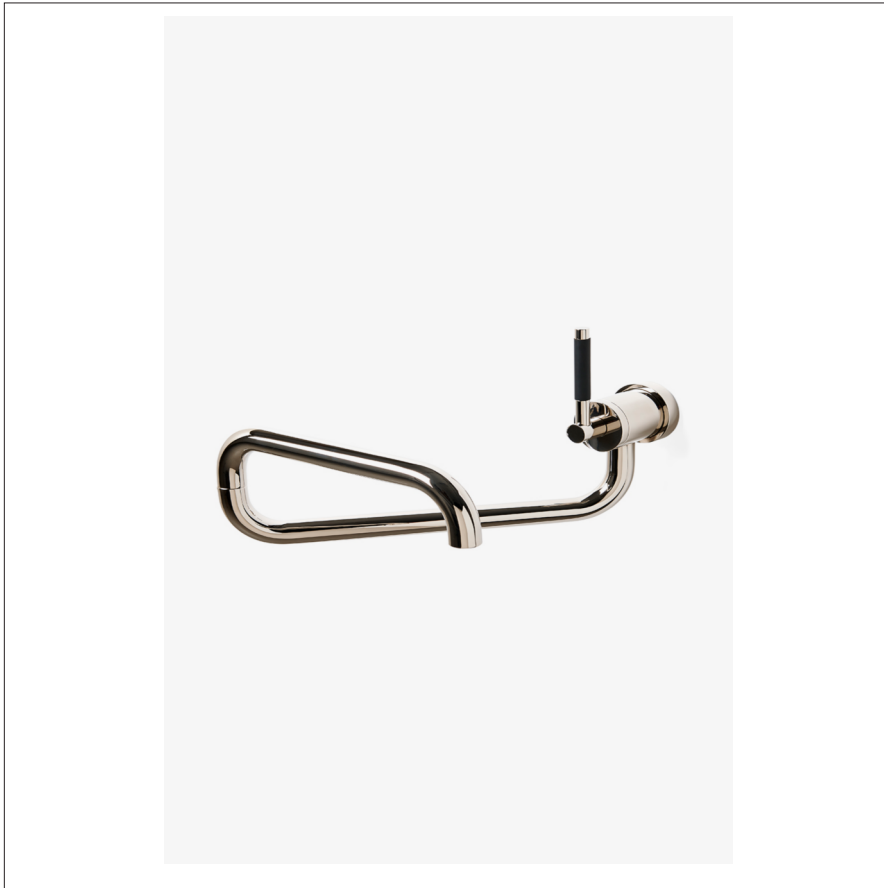

UNIVERSAL

UN01PF

Universal Modern Wall Mounted Articulated Pot Filler, Metal Lever Handle

SHOWN IN UNIVERSAL MODERN WALL MOUNTED ARTICULATED POT FILLER, METAL LEVER HANDLE| UNPF01

TECHNICAL DETAILS

Fittings Hole Diameter: 32 mm
Handle Turn Angle: Quarter Turn
Depth / Width: 611 mm
Height: 202 mm
Inlet Connection Size: 1/2"
Inlet Connection Type: Male BSPP
Length: 56 mm
Spout Swivel: Y
Water Pressure Maximum: 5.5 bar
Water Pressure Minimum: 1.5 bar
Water Pressure Recommended: 3.0 bar

PRODUCT FEATURES

- Articulating Spout
- Quarter turn ceramic cartridges
- Front lever handle is a positive shut-off eliminating the need to reach over hot appliance to turn off water
- Cold water only, non-mixing valve
- Smooth folding action for easy storage against the wall with one effortless motion

WATERWORKS

UNIVERSAL

UN01PF

Universal Modern Wall Mounted Articulated Pot Filler, Metal Lever Handle