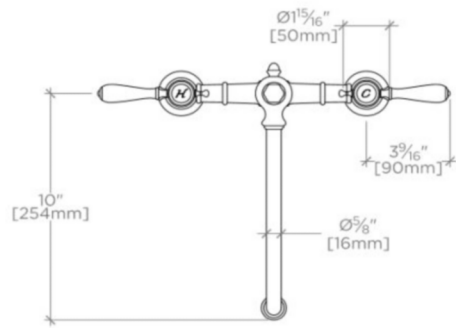

ADA Compliance: Yes
 Adjustable versus Fixed Spray: Fixed Spray
 Deck Thickness Maximum: 2 1/4"
 Deck Thickness Minimum: 0"
 Escutcheon Primary Material: Brass
 Fittings Hole Diameter: 1"
 Flow Restriction Options: 1.5, 1.0
 Handle Spread Maximum: 7 7/8"
 Handle Spread Minimum: 7 7/8"
 Handle Turn Angle: Quarter Turn
 Index Color / Finish and Material: Architectural Bronze
 Depth / Width: 11 1/4"
 Height: 8 7/8"
 Index Marking: H/C
 Inlet Connection Size: 1/2"
 Inlet Connection Type: Straight Male Threads
 Inlet Supply Spread Maximum: 7 7/8"
 Inlet Supply Spread Minimum: 7 7/8"
 Length: 11 1/2"
 Number of Handles: Two
 Number of Holes: Two Hole
 Primary Material: Brass
 Restricted Maximum Flow Rate: 2.2 gpm
 Spout Swivel: Y
 Spray Included in Unit: N
 Suggested Application: Bar, Kitchen, Laundry
 Valve Material: Ceramic
 Water Pressure Maximum: 85.0 psi
 Water Pressure Minimum: 20.0 psi
 Water Pressure Recommended: 45.0 psi

Available with metal, wood or porcelain handle materials as well as made-to-order materials including semiprecious stones.

Standard flow rate is 2.2gpm (8.3 L/min) and State of California requires a maximum of 1.8gpm(6.8 L/min). Also available in other flow options. Contact a sales associate for details.

CERTIFICATIONS

WATERWORKS

JULIA

JUKM14

Julia Two Hole Bridge High Profile Kitchen Faucet, White Porcelain
Lever Handles

TOP VIEW

SCALE: 1 1/2"=1'-0"

FRONT VIEW

SCALE: 1 1/2"=1'-0"

SIDE VIEW

SCALE: 1 1/2"=1'-0"