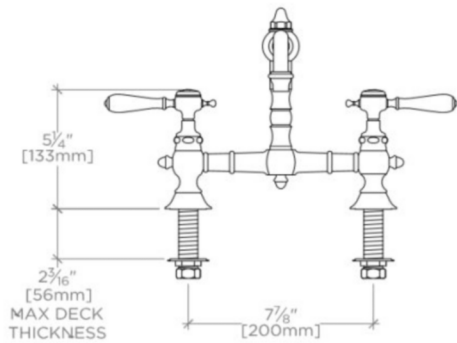

ADA Compliance: Yes
 Adjustable versus Fixed Spray: Fixed Spray
 Deck Thickness Maximum: 2 1/4"
 Deck Thickness Minimum: 0"
 Escutcheon Primary Material: Brass
 Fittings Hole Diameter: 1"
 Flow Restriction Options: 1.5, 1.0
 Handle Spread Maximum: 7 7/8"
 Handle Spread Minimum: 7 7/8"
 Handle Turn Angle: Quarter Turn
 Index Color / Finish and Material: Architectural Bronze
 Depth / Width: 11 1/4"
 Height: 8 7/8"
 Index Marking: H/C
 Inlet Connection Size: 1/2"
 Inlet Connection Type: Straight Male Threads
 Inlet Supply Spread Maximum: 7 7/8"
 Inlet Supply Spread Minimum: 7 7/8"
 Length: 11 1/2"
 Number of Handles: Two
 Number of Holes: Two Hole
 Primary Material: Brass
 Restricted Maximum Flow Rate: 2.2 gpm
 Spout Swivel: Y
 Spray Included in Unit: N
 Suggested Application: Bar, Kitchen, Laundry
 Valve Material: Ceramic
 Water Pressure Maximum: 85.0 psi
 Water Pressure Minimum: 20.0 psi
 Water Pressure Recommended: 45.0 psi

Available with metal, wood or porcelain handle materials as well as made-to-order materials including semiprecious stones.

Standard flow rate is 2.2gpm (8.3 L/min) and State of California requires a maximum of 1.8gpm(6.8 L/min). Also available in other flow options. Contact a sales associate for details.

CERTIFICATIONS

WATERWORKS

JULIA

JUKM14

Julia Two Hole Bridge High Profile Kitchen Faucet, White Porcelain
Lever Handles

TOP VIEW

SCALE: 1 1/2"=1'-0"

FRONT VIEW

SCALE: 1 1/2"=1'-0"

SIDE VIEW

SCALE: 1 1/2"=1'-0"