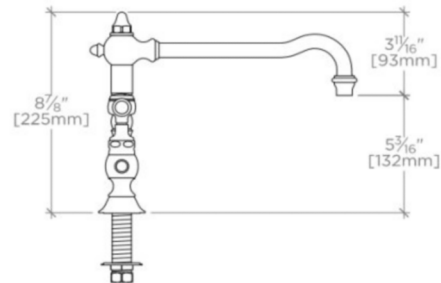

ADA Compliance: Yes
 Adjustable versus Fixed Spray: Fixed Spray
 Deck Thickness Maximum: 2 1/4"
 Deck Thickness Minimum: 0"
 Escutcheon Primary Material: Brass
 Fittings Hole Diameter: 1"
 Flow Restriction Options: 1.5, 1.0
 Handle Spread Maximum: 7 7/8"
 Handle Spread Minimum: 7 7/8"
 Handle Turn Angle: Quarter Turn
 Index Color / Finish and Material: Architectural Bronze
 Depth / Width: 11 1/4"
 Height: 8 7/8"
 Index Marking: H/C
 Inlet Connection Size: 1/2"
 Inlet Connection Type: Straight Male Threads
 Inlet Supply Spread Maximum: 7 7/8"
 Inlet Supply Spread Minimum: 7 7/8"
 Length: 11 1/2"
 Number of Handles: Two
 Number of Holes: Two Hole
 Primary Material: Brass
 Restricted Maximum Flow Rate: 2.2 gpm
 Spout Swivel: Y
 Spray Included in Unit: N
 Suggested Application: Bar, Kitchen, Laundry
 Valve Material: Ceramic
 Water Pressure Maximum: 85.0 psi
 Water Pressure Minimum: 20.0 psi
 Water Pressure Recommended: 45.0 psi

Available with metal, wood or porcelain handle materials as well as made-to-order materials including semiprecious stones.

Standard flow rate is 2.2gpm (8.3 L/min) and State of California requires a maximum of 1.8gpm(6.8 L/min). Also available in other flow options. Contact a sales associate for details.

CERTIFICATIONS

WATERWORKS

JULIA

JUKM14

Julia Two Hole Bridge High Profile Kitchen Faucet, White Porcelain
Lever Handles

TOP VIEW

SCALE: 1 1/2"=1'-0"

FRONT VIEW

SCALE: 1 1/2"=1'-0"

SIDE VIEW

SCALE: 1 1/2"=1'-0"