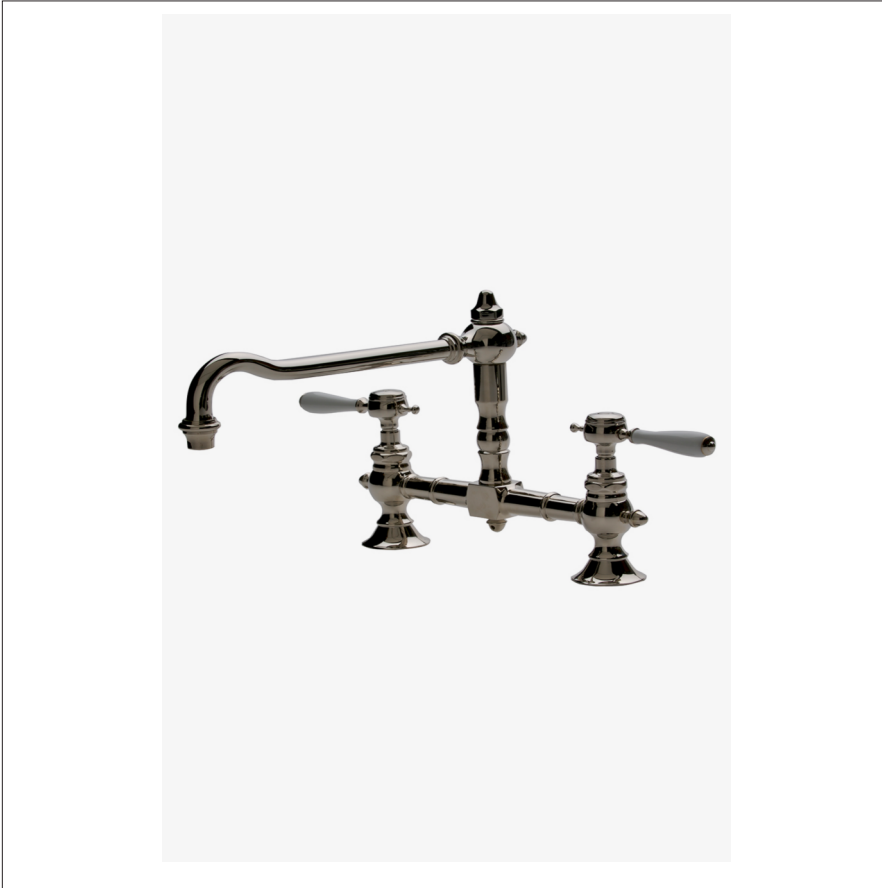

JULIA

JUKM14

Julia Two Hole Bridge High Profile Kitchen Faucet, White Porcelain Lever Handles

SHOWN IN JULIA TWO HOLE BRIDGE HIGH PROFILE KITCHEN FAUCET, WHITE PORCELAIN LEVER HANDLES| JUKM14

TECHNICAL DETAILS

ADA Compliance: Yes
 Adjustable versus Fixed Spray: Fixed Spray
 Deck Thickness Maximum: 2 1/4"
 Deck Thickness Minimum: 0"
 Escutcheon Primary Material: Brass
 Fittings Hole Diameter: 1"
 Flow Restriction Options: 1.5, 1.0
 Handle Spread Maximum: 7 7/8"
 Handle Spread Minimum: 7 7/8"
 Handle Turn Angle: Quarter Turn
 Index Color / Finish and Material: Architectural Bronze
 Depth / Width: 11 1/4"
 Height: 8 7/8"
 Index Marking: H/C
 Inlet Connection Size: 1/2"
 Inlet Connection Type: Straight Male Threads
 Inlet Supply Spread Maximum: 7 7/8"
 Inlet Supply Spread Minimum: 7 7/8"
 Length: 11 1/2"
 Number of Handles: Two
 Number of Holes: Two Hole
 Primary Material: Brass
 Restricted Maximum Flow Rate: 2.2 gpm
 Spout Swivel: Y
 Spray Included in Unit: N
 Suggested Application: Bar, Kitchen, Laundry
 Valve Material: Ceramic
 Water Pressure Maximum: 85.0 psi
 Water Pressure Minimum: 20.0 psi
 Water Pressure Recommended: 45.0 psi

CODES & STANDARDS

Code # JUKM13: ASME A112.18.1 / CSA B125.1, NSF, IAPMO, CEC, State of MA

PRODUCT FEATURES

Exposed mixer features signature detail of the graceful, high profile swivel spout, and metal indices engraved in a simplistic "H" or "C". The addition of a kitchen spray completes the look and functionality of any kitchen.

CERTIFICATIONS

WATERWORKS

JULIA

JUKM14

Julia Two Hole Bridge High Profile Kitchen Faucet, White Porcelain
Lever Handles

TOP VIEW

SCALE: 1 1/2"=1'-0"

FRONT VIEW