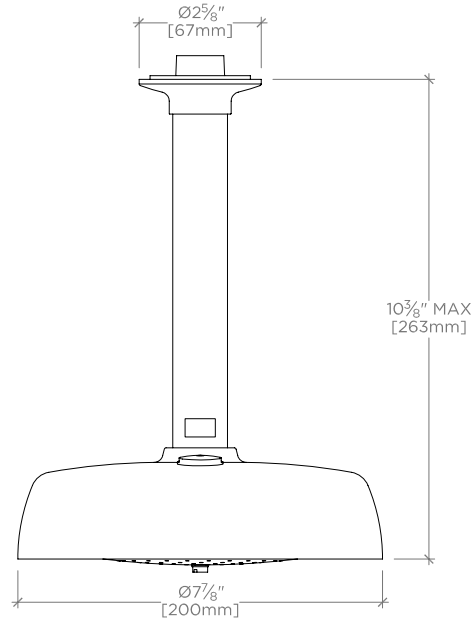

.25

PTSH72

Ceiling Mounted 7 7/8" Shower Rose, Arm and Flange

SHOWN IN NICKEL

TECHNICAL DETAILS

Primary Material: Brass
Inlet Connection Size: 3/4"
Inlet Connection Type: Male NPT
Minimum Water Pressure: 25 psi
Fittings Hole Diameter: 1 1/2"
Recommended Water Pressure: 45 psi
Restricted Maximum Flow Rate: 2.5 gpm

INSPIRATION

.25 is the ultimate in utilitarian elegance: a simple and understated design that is equally functional and beautiful.

CODES & STANDARDS

Local plumbing codes may vary.

PRODUCT FEATURES

Clean lines and modern elegance define the .25 family
Customize your shower experience with a shower head, arm, and flange
Stocked in Chrome and Nickel finishes; other finishes available by special order.

.25

PTSH72

Ceiling Mounted 7 7/8" Shower Rose, Arm and Flange

TOP VIEW SCALE: 3"=1'-0"

FRONT VIEW SCALE: 3"=1'-0"

SIDE VIEW SCALE: 3"=1'-0"