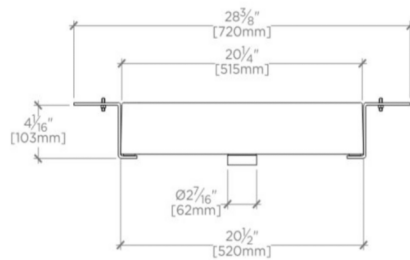

TECHNICAL DETAILS

ADA Compliance: When installed per ADA guidelines
Depth / Width: 14 3/4"
Height: 3 15/16"
Installation Type: Undermount
Length: 20 1/2"
Overflow Opening: No
Primary Material: Fine Fire Clay

WATERWORKS

CLARA

CYLV41

Clara Undermount Rectangular Vitreous China Double Glazed Lavatory Sink 20 1/2" x 14 3/4" x 3 15/16"

TOP VIEW

SCALE: 1"=1'-0"

ISO VIEW

SCALE: 1"=1'-0"

FRONT VIEW

SCALE: 1"=1'-0"

SIDE VIEW

SCALE: 1"=1'-0"

DIMENSIONAL TOLERANCE: $\pm 13/64$ " [± 5 mm]