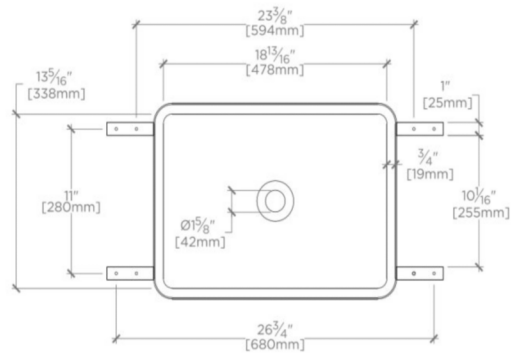

CLARA

CYLV41

Clara Undermount Rectangular Vitreous China Double Glazed Lavatory Sink 20 1/2" x 14 3/4" x 3 15/16"

SHOWN IN CLARA VESSEL RECTANGULAR VITREOUS CHINA DOUBLE GLAZED LAVATORY SINK 20 1/2" X 14 3/4" X 3 15/16"

TECHNICAL DETAILS

ADA Compliance: When installed per ADA guidelines
Depth / Width: 14 3/4"
Height: 3 15/16"
Installation Type: Undermount
Length: 20 1/2"
Overflow Opening: No
Primary Material: Fine Fire Clay

WATERWORKS

CLARA

CYLV41

Clara Undermount Rectangular Vitreous China Double Glazed Lavatory Sink 20 1/2" x 14 3/4" x 3 15/16"

TOP VIEW

SCALE: 1"=1'-0"

ISO VIEW

SCALE: 1"=1'-0"

FRONT VIEW

SCALE: 1"=1'-0"

SIDE VIEW

SCALE: 1"=1'-0"

DIMENSIONAL TOLERANCE: $\pm 13/64$ " [± 5 mm]