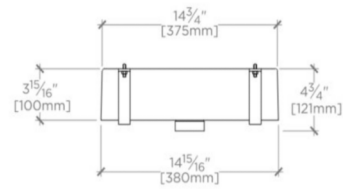

TECHNICAL DETAILS

ADA Compliance: When installed per ADA guidelines
Depth / Width: 14 3/4"
Height: 3 15/16"
Installation Type: Undermount
Length: 20 1/2"
Overflow Opening: No
Primary Material: Fine Fire Clay

WATERWORKS

CLARA

CYLV41

Clara Undermount Rectangular Vitreous China Double Glazed Lavatory Sink 20 1/2" x 14 3/4" x 3 15/16"

TOP VIEW

SCALE: 1"=1'-0"

ISO VIEW

SCALE: 1"=1'-0"

FRONT VIEW

SCALE: 1"=1'-0"

SIDE VIEW

SCALE: 1"=1'-0"

DIMENSIONAL TOLERANCE: $\pm 13/64$ " [± 5 mm]