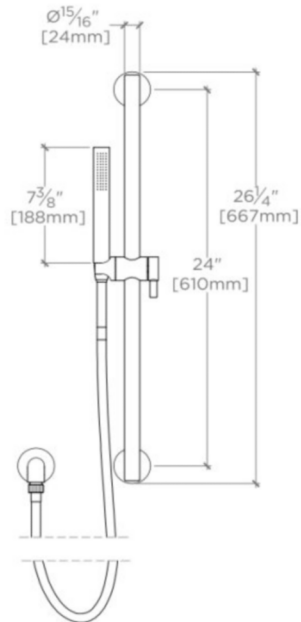

DECIBEL

DBHS10

Decibel Handshower On Bar with Metal Handle

SHOWN IN DECIBEL HANDSHOWER ON BAR WITH METAL HANDLE| DBHS10

TECHNICAL DETAILS

ADA Compliance: When installed per ADA guidelines
Escutcheon Primary Material: Brass
Fittings Hole Diameter: 1 3/8"
Flow Restriction Options: 2.0, 1.75, 1.5, 0.92
Handshower / Spray Hose Length: 59"
Depth / Width: 3 5/16"
Height: 26 1/8"
Inlet Connection Size: 1/2"
Inlet Connection Type: Female NPT
Primary Material: Brass
Water Pressure Maximum: 80.0 psi
Water Pressure Minimum: 20.0 psi
Water Pressure Recommended: 45.0 psi

24" Bar

Stocked in 2.0gpm (7.6 L/min) and 1.75gpm (6.6 L/min). State of California requires 1.75gpm (6.6 L/min) to comply with their water conservation requirements. Other flow options are available to order, contact your sales associate or call 1 (800) 899-6757 for details.

DECIBEL

DBHS10

Decibel Handshower On Bar with Metal Handle

TOP VIEW

SCALE: 1"=1'-0"

FRONT VIEW

SCALE: 1"=1'-0"

SIDE VIEW

SCALE: 1"=1'-0"