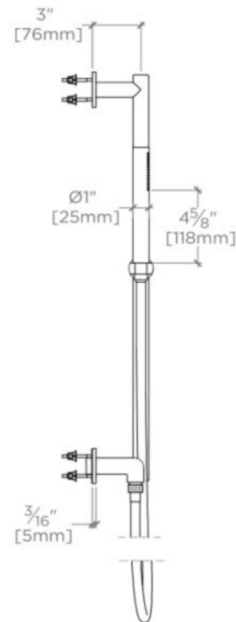

DECIBEL

DBHS10

Decibel Handshower On Bar with Metal Handle

SHOWN IN DECIBEL HANDSHOWER ON BAR WITH METAL HANDLE| DBHS10

TECHNICAL DETAILS

ADA Compliance: When installed per ADA guidelines
Escutcheon Primary Material: Brass
Fittings Hole Diameter: 1 3/8"
Flow Restriction Options: 2.0, 1.75, 1.5, 0.92
Handshower / Spray Hose Length: 59"
Depth / Width: 3 5/16"
Height: 26 1/8"
Inlet Connection Size: 1/2"
Inlet Connection Type: Female NPT
Primary Material: Brass
Water Pressure Maximum: 80.0 psi
Water Pressure Minimum: 20.0 psi
Water Pressure Recommended: 45.0 psi

24" Bar

Stocked in 2.0gpm (7.6 L/min) and 1.75gpm (6.6 L/min). State of California requires 1.75gpm (6.6 L/min) to comply with their water conservation requirements. Other flow options are available to order, contact your sales associate or call 1 (800) 899-6757 for details.

DECIBEL

DBHS10

Decibel Handshower On Bar with Metal Handle

TOP VIEW

SCALE: 1"=1'-0"

FRONT VIEW

SCALE: 1"=1'-0"

SIDE VIEW

SCALE: 1"=1'-0"