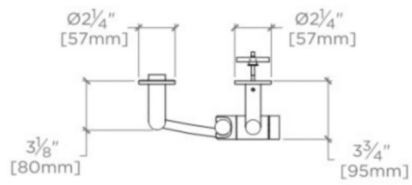

DECIBEL

DBHS10

Decibel Handshower On Bar with Metal Handle

SHOWN IN DECIBEL HANDSHOWER ON BAR WITH METAL HANDLE| DBHS10

TECHNICAL DETAILS

ADA Compliance: When installed per ADA guidelines
Escutcheon Primary Material: Brass
Fittings Hole Diameter: 1 3/8"
Flow Restriction Options: 2.0, 1.75, 1.5, 0.92
Handshower / Spray Hose Length: 59"
Depth / Width: 3 5/16"
Height: 26 1/8"
Inlet Connection Size: 1/2"
Inlet Connection Type: Female NPT
Primary Material: Brass
Water Pressure Maximum: 80.0 psi
Water Pressure Minimum: 20.0 psi
Water Pressure Recommended: 45.0 psi

24" Bar

Stocked in 2.0gpm (7.6 L/min) and 1.75gpm (6.6 L/min). State of California requires 1.75gpm (6.6 L/min) to comply with their water conservation requirements. Other flow options are available to order, contact your sales associate or call 1 (800) 899-6757 for details.

DECIBEL

DBHS10

Decibel Handshower On Bar with Metal Handle

TOP VIEW

SCALE: 1"=1'-0"

FRONT VIEW

SCALE: 1"=1'-0"

SIDE VIEW

SCALE: 1"=1'-0"