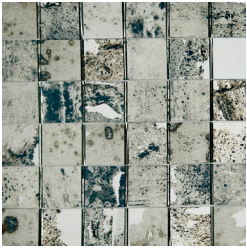

SURFACES ROUND-UP

REPOSE

MOSAIC

1" X 6" STAGGERED
MOSAIC

2" STAGGERED
MOSAIC

2" X 4" STAGGERED
MOSAIC

2" X 6" STAGGERED
MOSAIC

3" STAGGERED
MOSAIC

3" X 6" STAGGERED
MOSAIC

ESTB. 1978

WATERWORKS

SURFACES ROUND-UP

REPOSE

PALETTE

ANTIQUE MIRROR
(GLOSSY)

BALANCE
(GLOSSY)

BAMBOO
(GLOSSY)

BLISS
(GLOSSY)

CLARITY
(GLOSSY)

CUCUMBER
(GLOSSY)

DEPTH
(GLOSSY)

HERBARIUM
(GLOSSY)

IDYLL
(GLOSSY)

LILY
(GLOSSY)

2" STACKED MOSAIC
DEPTH GLOSSY SOLID

1" X 4" STACKED MOSAIC
SOLITUDE GLOSSY

VARIATION IN COLOR, SHADE AND TEXTURE ARE INHERENT CHARACTERISTICS IN STONE. ACTUAL MATERIAL MAY DIFFER FROM THAT SHOWN. REQUEST SAMPLES FOR LOT REPRESENTATION.
ALL ITEMS ARE SUBJECT TO AVAILABILITY. 500 SF ORDER MAX.