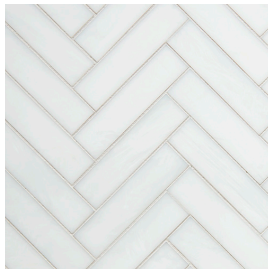

ESTB. 1978

WATERWORKS

SURFACES ROUND-UP

REPOSE

Repose is an exquisite blend of colors providing a depth of tonal movement.

ESTB. 1978

WATERWORKS

SURFACES ROUND-UP

REPOSE

MOSAIC

1" X 4" HERRINGBONE
MOSAIC

1" X 6" HERRINGBONE
MOSAIC

2" X 4" HERRINGBONE
MOSAIC

2" X 6" HERRINGBONE
MOSAIC

1" X 4" STACKED
MOSAIC

1" X 6" STACKED
MOSAIC

2" STACKED MOSAIC
DEPTH GLOSSY SOLID

1" X 4" STACKED MOSAIC
SOLITUDE GLOSSY

VARIATION IN COLOR, SHADE AND TEXTURE ARE INHERENT CHARACTERISTICS IN STONE. ACTUAL MATERIAL MAY DIFFER FROM THAT SHOWN. REQUEST SAMPLES FOR LOT REPRESENTATION.
ALL ITEMS ARE SUBJECT TO AVAILABILITY. 500 SF ORDER MAX.