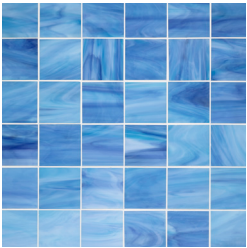

REPOSE

PALETTE

SHADOW
(GLOSSY)

SILK
(GLOSSY)

SLEEP
(GLOSSY)

SOLITUDE
(GLOSSY)

SPLASH
(GLOSSY)

SUBLIMITY
(GLOSSY)

TEA
(GLOSSY)

TRANQUILITY
(GLOSSY)

TRANSCENDENCE
(GLOSSY)

WHISPER
(GLOSSY)

ESTB. 1978

WATERWORKS

SURFACES ROUND-UP

REPOSE

IN STOCK PROGRAM

AVAILABLE TO SHIP 5 DAYS AFTER RECEIPT OF ORDER

Please check availability to ensure stock is available

MOSAICS

2" X 4" STAGGERED MOSAIC
TEA SOLID GLOSSY

1" X 6" STAGGERED MOSAIC
WHISPER GLOSSY

2" STACKED MOSAIC
DEPTH GLOSSY SOLID

1" X 4" STACKED MOSAIC
SOLITUDE GLOSSY

VARIATION IN COLOR, SHADE AND TEXTURE ARE INHERENT CHARACTERISTICS IN STONE. ACTUAL MATERIAL MAY DIFFER FROM THAT SHOWN. REQUEST SAMPLES FOR LOT REPRESENTATION.
ALL ITEMS ARE SUBJECT TO AVAILABILITY. 500 SF ORDER MAX.