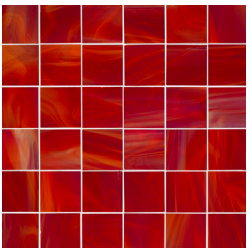

BAMBOO
(GLOSSY)

BLISS
(GLOSSY)

CLARITY
(GLOSSY)

CUCUMBER
(GLOSSY)

DEPTH
(GLOSSY)

HERBARIUM
(GLOSSY)

IDYLL
(GLOSSY)

LILY
(GLOSSY)

PASSION
(GLOSSY)

REEF
(GLOSSY)

RESOLUTION
(GLOSSY)

SEAGRASS
(GLOSSY)

SENSATION
(GLOSSY)

ESTB. 1978

WATERWORKS

SURFACES ROUND-UP

REPOSE

PALETTE

SHADOW
(GLOSSY)

SILK
(GLOSSY)

SLEEP
(GLOSSY)

SOLITUDE
(GLOSSY)

SPLASH
(GLOSSY)

SUBLIMITY
(GLOSSY)

2" STACKED MOSAIC
DEPTH GLOSSY SOLID

1" X 4" STACKED MOSAIC
SOLITUDE GLOSSY

VARIATION IN COLOR, SHADE AND TEXTURE ARE INHERENT CHARACTERISTICS IN STONE. ACTUAL MATERIAL MAY DIFFER FROM THAT SHOWN. REQUEST SAMPLES FOR LOT REPRESENTATION.
ALL ITEMS ARE SUBJECT TO AVAILABILITY. 500 SF ORDER MAX.