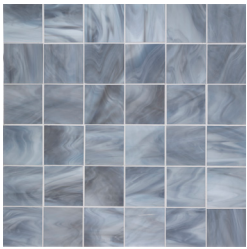

BAMBOO
(GLOSSY)

BLISS
(GLOSSY)

CLARITY
(GLOSSY)

CUCUMBER
(GLOSSY)

DEPTH
(GLOSSY)

HERBARIUM
(GLOSSY)

IDYLL
(GLOSSY)

LILY
(GLOSSY)

PASSION
(GLOSSY)

REEF
(GLOSSY)

RESOLUTION
(GLOSSY)

SEAGRASS
(GLOSSY)

SENSATION
(GLOSSY)

ESTB. 1978

WATERWORKS

SURFACES ROUND-UP

REPOSE

PALETTE

SHADOW
(GLOSSY)

SILK
(GLOSSY)

SLEEP
(GLOSSY)

SOLITUDE
(GLOSSY)

SPLASH
(GLOSSY)

SUBLIMITY
(GLOSSY)

2" STACKED MOSAIC
DEPTH GLOSSY SOLID

1" X 4" STACKED MOSAIC
SOLITUDE GLOSSY

VARIATION IN COLOR, SHADE AND TEXTURE ARE INHERENT CHARACTERISTICS IN STONE. ACTUAL MATERIAL MAY DIFFER FROM THAT SHOWN. REQUEST SAMPLES FOR LOT REPRESENTATION.
ALL ITEMS ARE SUBJECT TO AVAILABILITY. 500 SF ORDER MAX.