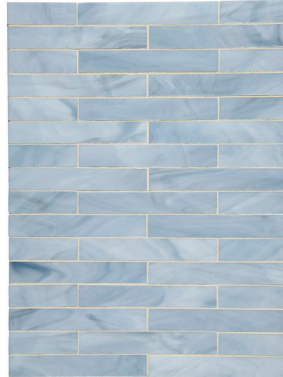

TEA
(GLOSSY)

TRANQUILITY
(GLOSSY)

TRANSCENDENCE
(GLOSSY)

WHISPER
(GLOSSY)

ESTB. 1978

WATERWORKS

SURFACES ROUND-UP

REPOSE

IN STOCK PROGRAM

AVAILABLE TO SHIP 5 DAYS AFTER RECEIPT OF ORDER

Please check availability to ensure stock is available

MOSAICS

2" X 4" STAGGERED MOSAIC
TEA SOLID GLOSSY

1" X 6" STAGGERED MOSAIC
WHISPER GLOSSY

2" STACKED MOSAIC
DEPTH GLOSSY SOLID

1" X 4" STACKED MOSAIC
SOLITUDE GLOSSY

VARIATION IN COLOR, SHADE AND TEXTURE ARE INHERENT CHARACTERISTICS IN STONE. ACTUAL MATERIAL MAY DIFFER FROM THAT SHOWN. REQUEST SAMPLES FOR LOT REPRESENTATION.
ALL ITEMS ARE SUBJECT TO AVAILABILITY. 500 SF ORDER MAX.