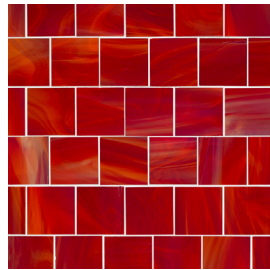

REPOSE

MOSAIC

1" X 4" HERRINGBONE
MOSAIC

1" X 6" HERRINGBONE
MOSAIC

2" X 4" HERRINGBONE
MOSAIC

2" X 6" HERRINGBONE
MOSAIC

1" X 4" STACKED
MOSAIC

1" X 6" STACKED
MOSAIC

2" STACKED
MOSAIC

2" X 4" STACKED
MOSAIC

2" X 6" STACKED
MOSAIC

3" STACKED
MOSAIC

3" X 6" STACKED
MOSAIC

1" X 4" STAGGERED
MOSAIC

ESTB. 1978

WATERWORKS

SURFACES ROUND-UP

REPOSE

MOSAIC

1" X 6" STAGGERED
MOSAIC

2" STAGGERED
MOSAIC

2" X 4" STAGGERED
MOSAIC

2" X 6" STAGGERED
MOSAIC

3" STAGGERED
MOSAIC

2" STACKED MOSAIC
DEPTH GLOSSY SOLID

1" X 4" STACKED MOSAIC
SOLITUDE GLOSSY

VARIATION IN COLOR, SHADE AND TEXTURE ARE INHERENT CHARACTERISTICS IN STONE. ACTUAL MATERIAL MAY DIFFER FROM THAT SHOWN. REQUEST SAMPLES FOR LOT REPRESENTATION.
ALL ITEMS ARE SUBJECT TO AVAILABILITY. 500 SF ORDER MAX.