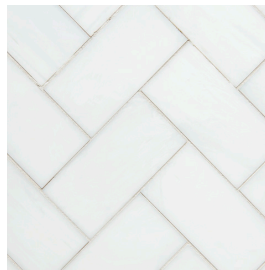

ESTB. 1978

WATERWORKS

SURFACES ROUND-UP

REPOSE

Repose is an exquisite blend of colors providing a depth of tonal movement.

ESTB. 1978

WATERWORKS

SURFACES ROUND-UP

REPOSE

MOSAIC

1" X 4" HERRINGBONE
MOSAIC

1" X 6" HERRINGBONE
MOSAIC

2" X 4" HERRINGBONE
MOSAIC

2" X 6" HERRINGBONE
MOSAIC

1" X 4" STACKED
MOSAIC

1" X 6" STACKED
MOSAIC

2" STACKED MOSAIC
DEPTH GLOSSY SOLID

1" X 4" STACKED MOSAIC
SOLITUDE GLOSSY

VARIATION IN COLOR, SHADE AND TEXTURE ARE INHERENT CHARACTERISTICS IN STONE. ACTUAL MATERIAL MAY DIFFER FROM THAT SHOWN. REQUEST SAMPLES FOR LOT REPRESENTATION.
ALL ITEMS ARE SUBJECT TO AVAILABILITY. 500 SF ORDER MAX.