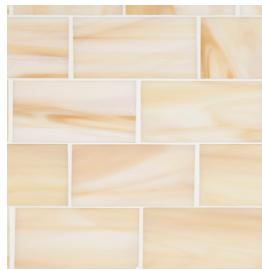

SURFACES ROUND-UP

REPOSE

MOSAIC

1" X 6" STAGGERED
MOSAIC

2" STAGGERED
MOSAIC

2" X 4" STAGGERED
MOSAIC

2" X 6" STAGGERED
MOSAIC

3" STAGGERED
MOSAIC

BAMBOO
(GLOSSY)

BLISS
(GLOSSY)

CLARITY
(GLOSSY)

CUCUMBER
(GLOSSY)

DEPTH
(GLOSSY)

HERBARIUM
(GLOSSY)

IDYLL
(GLOSSY)

LILY
(GLOSSY)

2" STACKED MOSAIC
DEPTH GLOSSY SOLID

1" X 4" STACKED MOSAIC
SOLITUDE GLOSSY

VARIATION IN COLOR, SHADE AND TEXTURE ARE INHERENT CHARACTERISTICS IN STONE. ACTUAL MATERIAL MAY DIFFER FROM THAT SHOWN. REQUEST SAMPLES FOR LOT REPRESENTATION.
ALL ITEMS ARE SUBJECT TO AVAILABILITY. 500 SF ORDER MAX.