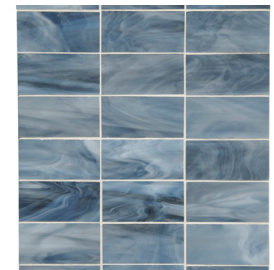

REPOSE

MOSAIC

1" X 4" HERRINGBONE
MOSAIC

1" X 6" HERRINGBONE
MOSAIC

2" X 4" HERRINGBONE
MOSAIC

2" X 6" HERRINGBONE
MOSAIC

1" X 4" STACKED
MOSAIC

1" X 6" STACKED
MOSAIC

2" STACKED
MOSAIC

2" X 4" STACKED
MOSAIC

2" X 6" STACKED
MOSAIC

3" STACKED
MOSAIC

3" X 6" STACKED
MOSAIC

1" X 4" STAGGERED
MOSAIC

ESTB. 1978

WATERWORKS

2" STACKED MOSAIC
DEPTH GLOSSY SOLID

1" X 4" STACKED MOSAIC
SOLITUDE GLOSSY

VARIATION IN COLOR, SHADE AND TEXTURE ARE INHERENT CHARACTERISTICS IN STONE. ACTUAL MATERIAL MAY DIFFER FROM THAT SHOWN. REQUEST SAMPLES FOR LOT REPRESENTATION.
ALL ITEMS ARE SUBJECT TO AVAILABILITY. 500 SF ORDER MAX.