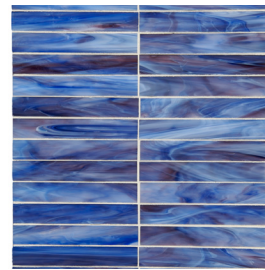

ESTB. 1978

WATERWORKS

SURFACES ROUND-UP

REPOSE

Repose is an exquisite blend of colors providing a depth of tonal movement.

ESTB. 1978

WATERWORKS

SURFACES ROUND-UP

REPOSE

MOSAIC

1" X 4" HERRINGBONE
MOSAIC

1" X 6" HERRINGBONE
MOSAIC

2" X 4" HERRINGBONE
MOSAIC

2" X 6" HERRINGBONE
MOSAIC

1" X 4" STACKED
MOSAIC

1" X 6" STACKED
MOSAIC

2" STACKED
MOSAIC

2" X 4" STACKED
MOSAIC

2" X 6" STACKED
MOSAIC

3" STACKED
MOSAIC

3" X 6" STACKED
MOSAIC

1" X 4" STAGGERED
MOSAIC

ESTB. 1978

WATERWORKS

2" STACKED MOSAIC
DEPTH GLOSSY SOLID

1" X 4" STACKED MOSAIC
SOLITUDE GLOSSY

VARIATION IN COLOR, SHADE AND TEXTURE ARE INHERENT CHARACTERISTICS IN STONE. ACTUAL MATERIAL MAY DIFFER FROM THAT SHOWN. REQUEST SAMPLES FOR LOT REPRESENTATION.
ALL ITEMS ARE SUBJECT TO AVAILABILITY. 500 SF ORDER MAX.