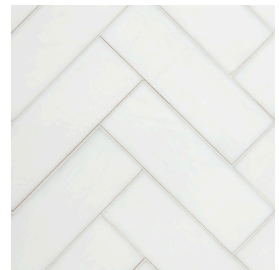

ESTB. 1978

WATERWORKS

SURFACES ROUND-UP

REPOSE

Repose is an exquisite blend of colors providing a depth of tonal movement.

ESTB. 1978

WATERWORKS

SURFACES ROUND-UP

REPOSE

MOSAIC

1" X 4" HERRINGBONE
MOSAIC

1" X 6" HERRINGBONE
MOSAIC

2" X 4" HERRINGBONE
MOSAIC

2" X 6" HERRINGBONE
MOSAIC

1" X 4" STACKED
MOSAIC

1" X 6" STACKED
MOSAIC

2" STACKED
MOSAIC

2" X 4" STACKED
MOSAIC

2" X 6" STACKED
MOSAIC

3" STACKED
MOSAIC

3" X 6" STACKED
MOSAIC

1" X 4" STAGGERED
MOSAIC

ESTB. 1978

WATERWORKS

2" STACKED MOSAIC
DEPTH GLOSSY SOLID

1" X 4" STACKED MOSAIC
SOLITUDE GLOSSY

VARIATION IN COLOR, SHADE AND TEXTURE ARE INHERENT CHARACTERISTICS IN STONE. ACTUAL MATERIAL MAY DIFFER FROM THAT SHOWN. REQUEST SAMPLES FOR LOT REPRESENTATION.
ALL ITEMS ARE SUBJECT TO AVAILABILITY. 500 SF ORDER MAX.