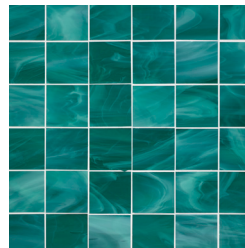

BAMBOO
(GLOSSY)

BLISS
(GLOSSY)

CLARITY
(GLOSSY)

CUCUMBER
(GLOSSY)

DEPTH
(GLOSSY)

HERBARIUM
(GLOSSY)

IDYLL
(GLOSSY)

LILY
(GLOSSY)

PASSION
(GLOSSY)

REEF
(GLOSSY)

RESOLUTION
(GLOSSY)

SEAGRASS
(GLOSSY)

SENSATION
(GLOSSY)

ESTB. 1978

WATERWORKS

SURFACES ROUND-UP

REPOSE

PALETTE

SHADOW
(GLOSSY)

SILK
(GLOSSY)

SLEEP
(GLOSSY)

SOLITUDE
(GLOSSY)

SPLASH
(GLOSSY)

SUBLIMITY
(GLOSSY)

2" STACKED MOSAIC
DEPTH GLOSSY SOLID

1" X 4" STACKED MOSAIC
SOLITUDE GLOSSY

VARIATION IN COLOR, SHADE AND TEXTURE ARE INHERENT CHARACTERISTICS IN STONE. ACTUAL MATERIAL MAY DIFFER FROM THAT SHOWN. REQUEST SAMPLES FOR LOT REPRESENTATION.
ALL ITEMS ARE SUBJECT TO AVAILABILITY. 500 SF ORDER MAX.