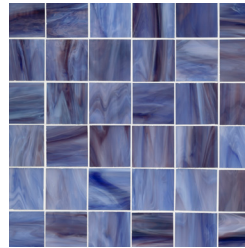

REPOSE

PALETTE

SHADOW
(GLOSSY)

SILK
(GLOSSY)

SLEEP
(GLOSSY)

SOLITUDE
(GLOSSY)

SPLASH
(GLOSSY)

SUBLIMITY
(GLOSSY)

TEA
(GLOSSY)

TRANQUILITY
(GLOSSY)

TRANSCENDENCE
(GLOSSY)

WHISPER
(GLOSSY)

ESTB. 1978

WATERWORKS

SURFACES ROUND-UP

REPOSE

IN STOCK PROGRAM

AVAILABLE TO SHIP 5 DAYS AFTER RECEIPT OF ORDER

Please check availability to ensure stock is available

MOSAICS

2" X 4" STAGGERED MOSAIC
TEA SOLID GLOSSY

1" X 6" STAGGERED MOSAIC
WHISPER GLOSSY

2" STACKED MOSAIC
DEPTH GLOSSY SOLID

1" X 4" STACKED MOSAIC
SOLITUDE GLOSSY

VARIATION IN COLOR, SHADE AND TEXTURE ARE INHERENT CHARACTERISTICS IN STONE. ACTUAL MATERIAL MAY DIFFER FROM THAT SHOWN. REQUEST SAMPLES FOR LOT REPRESENTATION.
ALL ITEMS ARE SUBJECT TO AVAILABILITY. 500 SF ORDER MAX.