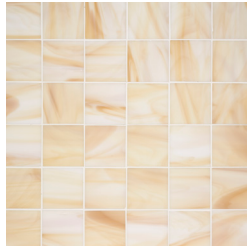

SURFACES ROUND-UP

REPOSE

MOSAIC

1" X 6" STAGGERED
MOSAIC

2" STAGGERED
MOSAIC

2" X 4" STAGGERED
MOSAIC

2" X 6" STAGGERED
MOSAIC

3" STAGGERED
MOSAIC

3" X 6" STAGGERED
MOSAIC

ESTB. 1978

WATERWORKS

SURFACES ROUND-UP

REPOSE

PALETTE

ANTIQUE MIRROR
(GLOSSY)

BALANCE
(GLOSSY)

BAMBOO
(GLOSSY)

BLISS
(GLOSSY)

CLARITY
(GLOSSY)

CUCUMBER
(GLOSSY)

DEPTH
(GLOSSY)

HERBARIUM
(GLOSSY)

IDYLL
(GLOSSY)

LILY
(GLOSSY)

2" STACKED MOSAIC
DEPTH GLOSSY SOLID

1" X 4" STACKED MOSAIC
SOLITUDE GLOSSY

VARIATION IN COLOR, SHADE AND TEXTURE ARE INHERENT CHARACTERISTICS IN STONE. ACTUAL MATERIAL MAY DIFFER FROM THAT SHOWN. REQUEST SAMPLES FOR LOT REPRESENTATION.
ALL ITEMS ARE SUBJECT TO AVAILABILITY. 500 SF ORDER MAX.