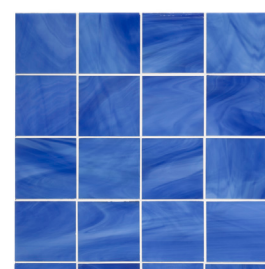

ESTB. 1978

WATERWORKS

SURFACES ROUND-UP

REPOSE

Repose is an exquisite blend of colors providing a depth of tonal movement.

ESTB. 1978

WATERWORKS

SURFACES ROUND-UP

REPOSE

MOSAIC

1" X 4" HERRINGBONE
MOSAIC

1" X 6" HERRINGBONE
MOSAIC

2" X 4" HERRINGBONE
MOSAIC

2" X 6" HERRINGBONE
MOSAIC

1" X 4" STACKED
MOSAIC

1" X 6" STACKED
MOSAIC

2" STACKED
MOSAIC

2" X 4" STACKED
MOSAIC

2" X 6" STACKED
MOSAIC

3" STACKED
MOSAIC

3" X 6" STACKED
MOSAIC

1" X 4" STAGGERED
MOSAIC

ESTB. 1978

WATERWORKS

2" STACKED MOSAIC
DEPTH GLOSSY SOLID

1" X 4" STACKED MOSAIC
SOLITUDE GLOSSY

VARIATION IN COLOR, SHADE AND TEXTURE ARE INHERENT CHARACTERISTICS IN STONE. ACTUAL MATERIAL MAY DIFFER FROM THAT SHOWN. REQUEST SAMPLES FOR LOT REPRESENTATION.
ALL ITEMS ARE SUBJECT TO AVAILABILITY. 500 SF ORDER MAX.