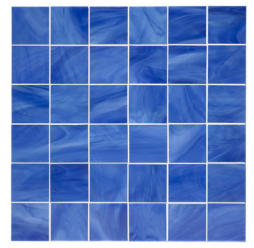

SURFACES ROUND-UP

REPOSE

MOSAIC

1" X 6" STAGGERED
MOSAIC

2" STAGGERED
MOSAIC

2" X 4" STAGGERED
MOSAIC

2" X 6" STAGGERED
MOSAIC

3" STAGGERED
MOSAIC

3" X 6" STAGGERED
MOSAIC

ESTB. 1978

WATERWORKS

SURFACES ROUND-UP

REPOSE

PALETTE

ANTIQUE MIRROR
(GLOSSY)

BALANCE
(GLOSSY)

BAMBOO
(GLOSSY)

BLISS
(GLOSSY)

CLARITY
(GLOSSY)

CUCUMBER
(GLOSSY)

DEPTH
(GLOSSY)

HERBARIUM
(GLOSSY)

IDYLL
(GLOSSY)

LILY
(GLOSSY)

2" STACKED MOSAIC
DEPTH GLOSSY SOLID

1" X 4" STACKED MOSAIC
SOLITUDE GLOSSY

VARIATION IN COLOR, SHADE AND TEXTURE ARE INHERENT CHARACTERISTICS IN STONE. ACTUAL MATERIAL MAY DIFFER FROM THAT SHOWN. REQUEST SAMPLES FOR LOT REPRESENTATION.
ALL ITEMS ARE SUBJECT TO AVAILABILITY. 500 SF ORDER MAX.