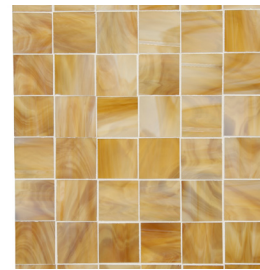

ESTB. 1978

WATERWORKS

SURFACES ROUND-UP

REPOSE

Repose is an exquisite blend of colors providing a depth of tonal movement.

ESTB. 1978

WATERWORKS

SURFACES ROUND-UP

REPOSE

MOSAIC

1" X 4" HERRINGBONE
MOSAIC

1" X 6" HERRINGBONE
MOSAIC

2" X 4" HERRINGBONE
MOSAIC

2" X 6" HERRINGBONE
MOSAIC

1" X 4" STACKED
MOSAIC

1" X 6" STACKED
MOSAIC

2" STACKED
MOSAIC

2" X 4" STACKED
MOSAIC

2" X 6" STACKED
MOSAIC

3" STACKED
MOSAIC

3" X 6" STACKED
MOSAIC

1" X 4" STAGGERED
MOSAIC

ESTB. 1978

WATERWORKS

2" STACKED MOSAIC
DEPTH GLOSSY SOLID

1" X 4" STACKED MOSAIC
SOLITUDE GLOSSY

VARIATION IN COLOR, SHADE AND TEXTURE ARE INHERENT CHARACTERISTICS IN STONE. ACTUAL MATERIAL MAY DIFFER FROM THAT SHOWN. REQUEST SAMPLES FOR LOT REPRESENTATION.
ALL ITEMS ARE SUBJECT TO AVAILABILITY. 500 SF ORDER MAX.