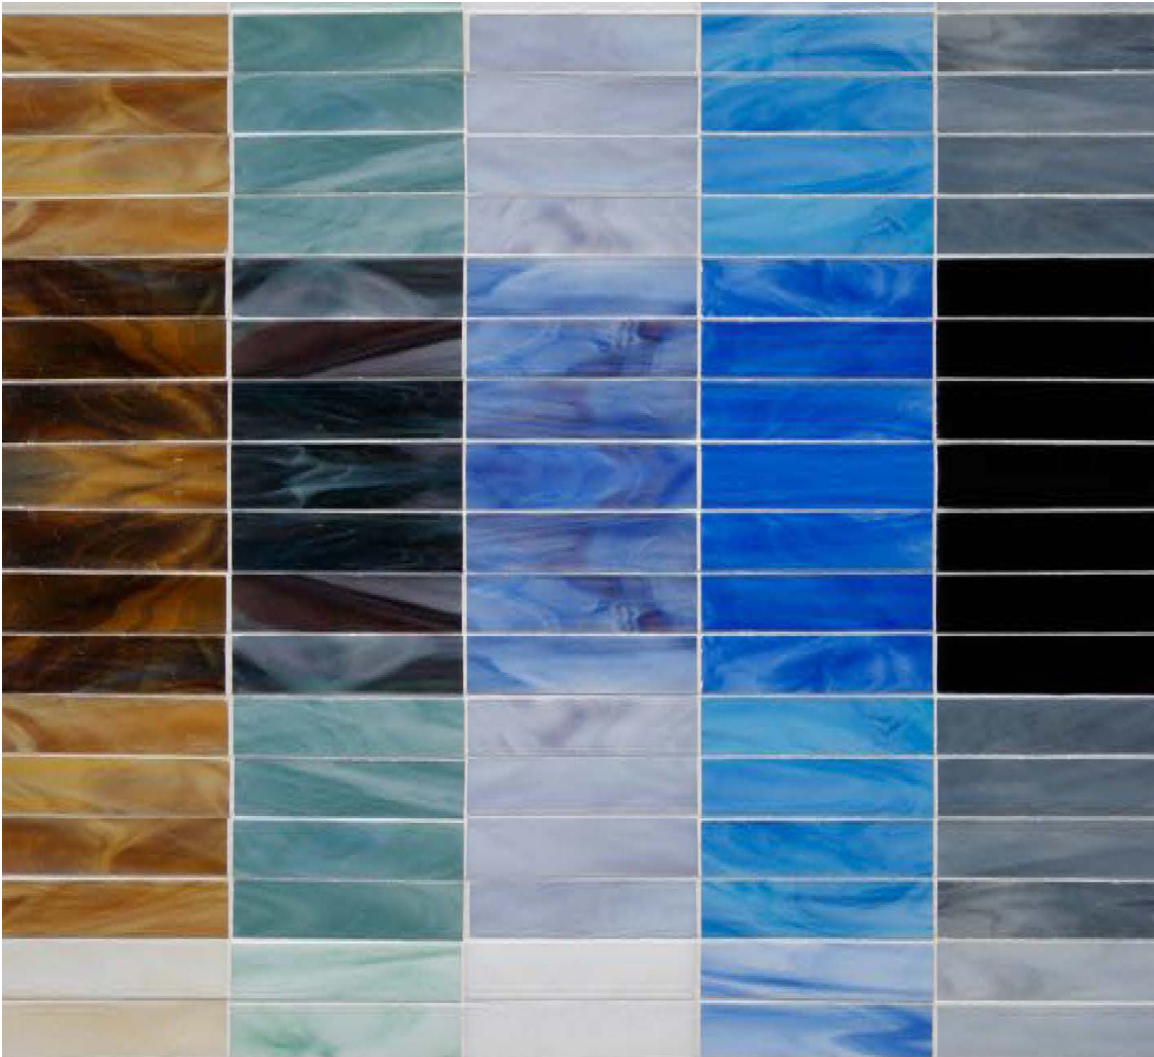

ESTB. 1978

WATERWORKS

SURFACES ROUND-UP

REPOSE

Repose is an exquisite blend of colors providing a depth of tonal movement.

ESTB. 1978

WATERWORKS

SURFACES ROUND-UP

REPOSE

PALETTE

SHADOW
(GLOSSY)

SILK
(GLOSSY)

SLEEP
(GLOSSY)

SOLITUDE
(GLOSSY)

SPLASH
(GLOSSY)

SUBLIMITY
(GLOSSY)

2" STACKED MOSAIC
DEPTH GLOSSY SOLID

1" X 4" STACKED MOSAIC
SOLITUDE GLOSSY

VARIATION IN COLOR, SHADE AND TEXTURE ARE INHERENT CHARACTERISTICS IN STONE. ACTUAL MATERIAL MAY DIFFER FROM THAT SHOWN. REQUEST SAMPLES FOR LOT REPRESENTATION.
ALL ITEMS ARE SUBJECT TO AVAILABILITY. 500 SF ORDER MAX.