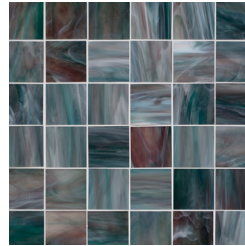

BAMBOO
(GLOSSY)

BLISS
(GLOSSY)

CLARITY
(GLOSSY)

CUCUMBER
(GLOSSY)

DEPTH
(GLOSSY)

HERBARIUM
(GLOSSY)

IDYLL
(GLOSSY)

LILY
(GLOSSY)

PASSION
(GLOSSY)

REEF
(GLOSSY)

RESOLUTION
(GLOSSY)

SEAGRASS
(GLOSSY)

SENSATION
(GLOSSY)

ESTB. 1978

WATERWORKS

SURFACES ROUND-UP

2" STACKED MOSAIC
DEPTH GLOSSY SOLID

1" X 4" STACKED MOSAIC
SOLITUDE GLOSSY

VARIATION IN COLOR, SHADE AND TEXTURE ARE INHERENT CHARACTERISTICS IN STONE. ACTUAL MATERIAL MAY DIFFER FROM THAT SHOWN. REQUEST SAMPLES FOR LOT REPRESENTATION.
ALL ITEMS ARE SUBJECT TO AVAILABILITY. 500 SF ORDER MAX.