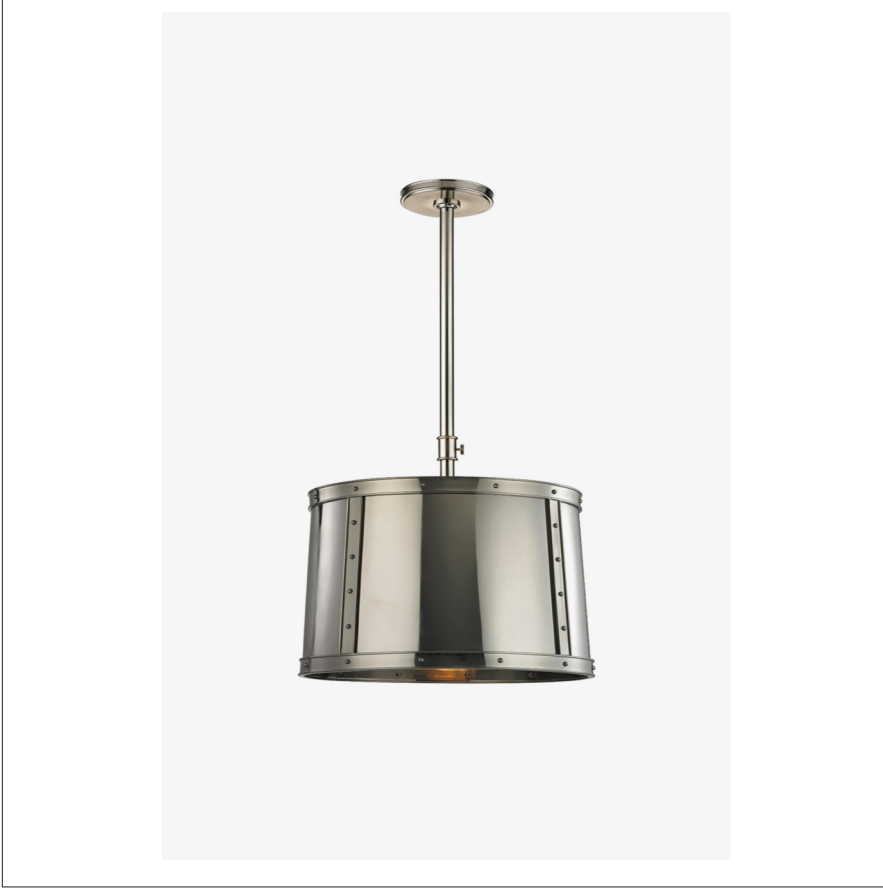

IPSWICH

Ipswich Ceiling Mounted Pendant with Metal Shade

IPLT03

SHOWN IN IPSWICH CEILING MOUNTED PENDANT WITH METAL SHADE | IPLT03

TECHNICAL DETAILS

Bulb Base Size: E26
Bulb Type: Edison Filament
Depth / Width: 15"
Height: 15 1/8"
Interior / Exterior Application: Interior Only
Junction Box Orientation: Any
Length: 15"
Number of Bulbs: One
Shade Material: Steel
Shade Shape: Cylinder
Voltage: 120V
Wet / Dry: Damp or Dry

INSPIRATION

Evocative of casual coastal living, the Ipswich pendants and island light echo the wire baskets used in New England to gather mussels and clams. The island light introduces a new category of lighting that is designed to be permanently installed into a countertop.

CODES & STANDARDS

UL and CUL

PRODUCT FEATURES

Task lighting

Adjustable height pendants

Uses (1) 150W Max Type Edison Filament, E26 Base Bulb

CERTIFICATIONS

PRODUCT (NOTES)

Extra stems for adjustable height

IPSWICH

IPLT03

Ipswich Ceiling Mounted Pendant with Metal Shade

TOP VIEW SCALE: 1"=1'-0"

FRONT VIEW SCALE: 1"=1'-0"

SIDE VIEW SCALE: 1"=1'-0"