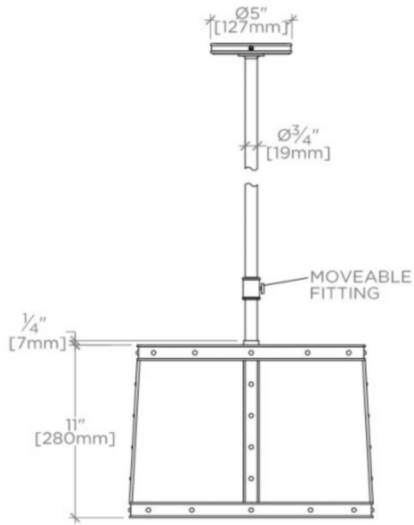

IPSWICH

Ipswich Ceiling Mounted Pendant with Metal Shade

IPLT03

SHOWN IN IPSWICH CEILING MOUNTED PENDANT WITH METAL SHADE | IPLT03

TECHNICAL DETAILS

Bulb Base Size: E26
Bulb Type: Edison Filament
Depth / Width: 15"
Height: 15 1/8"
Interior / Exterior Application: Interior Only
Junction Box Orientation: Any
Length: 15"
Number of Bulbs: One
Shade Material: Steel
Shade Shape: Cylinder
Voltage: 120V
Wet / Dry: Damp or Dry

Extra stems for adjustable height

IPSWICH

IPLT03

Ipswich Ceiling Mounted Pendant with Metal Shade

TOP VIEW SCALE: 1"=1'-0"

FRONT VIEW SCALE: 1"=1'-0"

SIDE VIEW SCALE: 1"=1'-0"