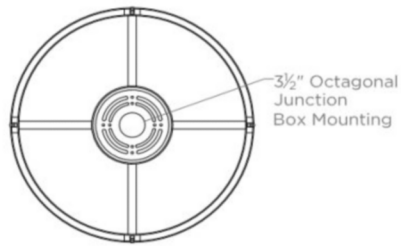

IPSWICH

Ipswich Ceiling Mounted Pendant with Metal Shade

IPLT03

SHOWN IN IPSWICH CEILING MOUNTED PENDANT WITH METAL SHADE | IPLT03

TECHNICAL DETAILS

Bulb Base Size: E26
Bulb Type: Edison Filament
Depth / Width: 15"
Height: 15 1/8"
Interior / Exterior Application: Interior Only
Junction Box Orientation: Any
Length: 15"
Number of Bulbs: One
Shade Material: Steel
Shade Shape: Cylinder
Voltage: 120V
Wet / Dry: Damp or Dry

CODES & STANDARDS

UL and CUL

PRODUCT FEATURES

Task lighting

Adjustable height pendants

Uses (1) 150W Max Type Edison Filament, E26 Base Bulb

CERTIFICATIONS

PRODUCT (NOTES)

Extra stems for adjustable height

IPSWICH

IPLT03

Ipswich Ceiling Mounted Pendant with Metal Shade

TOP VIEW SCALE: 1"=1'-0"

FRONT VIEW SCALE: 1"=1'-0"

SIDE VIEW SCALE: 1"=1'-0"