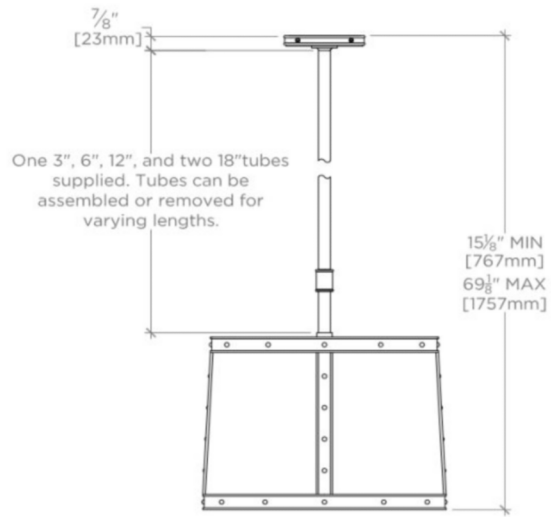

IPSWICH

Ipswich Ceiling Mounted Pendant with Metal Shade

IPLT03

SHOWN IN IPSWICH CEILING MOUNTED PENDANT WITH METAL SHADE | IPLT03

TECHNICAL DETAILS

Bulb Base Size: E26
Bulb Type: Edison Filament
Depth / Width: 15"
Height: 15 1/8"
Interior / Exterior Application: Interior Only
Junction Box Orientation: Any
Length: 15"
Number of Bulbs: One
Shade Material: Steel
Shade Shape: Cylinder
Voltage: 120V
Wet / Dry: Damp or Dry

Extra stems for adjustable height

IPSWICH

IPLT03

Ipswich Ceiling Mounted Pendant with Metal Shade

TOP VIEW SCALE: 1"=1'-0"

FRONT VIEW SCALE: 1"=1'-0"

SIDE VIEW SCALE: 1"=1'-0"