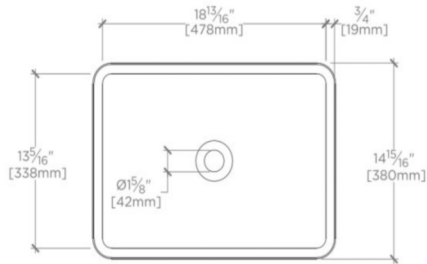

CLARA

CYLV40

Clara Vessel Rectangular Vitreous China Double Glazed Lavatory Sink 20 1/2" x 14 3/4" x 3 15/16"

SHOWN IN CLARA VESSEL RECTANGULAR VITREOUS CHINA DOUBLE GLAZED LAVATORY SINK 20 1/2" X 14 3/4" X 3 15/16"

TECHNICAL DETAILS

ADA Compliance: When installed per ADA guidelines
Depth / Width: 14 3/4"
Height: 3 15/16"
Installation Type: Freestanding
Length: 20 1/2"
Overflow Opening: No
Primary Material: Fine Fire Clay

CLARA

CYLV40

Clara Vessel Rectangular Vitreous China Double Glazed Lavatory Sink 20 1/2" x 14 3/4" x 3 15/16"

TOP VIEW SCALE: 1"=1'-0"

ISO VIEW SCALE: 1"=1'-0"

FRONT VIEW SCALE: 1"=1'-0"

SIDE VIEW SCALE: 1"=1'-0"

DIMENSIONAL TOLERANCE: $\pm 13/64$ " [± 5 mm]