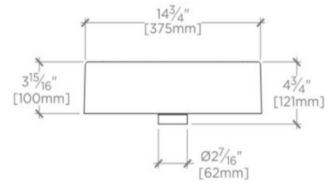

TECHNICAL DETAILS

ADA Compliance: When installed per ADA guidelines
Depth / Width: 14 3/4"
Height: 3 15/16"
Installation Type: Freestanding
Length: 20 1/2"
Overflow Opening: No
Primary Material: Fine Fire Clay

CLARA

CYLV40

Clara Vessel Rectangular Vitreous China Double Glazed Lavatory Sink 20 1/2" x 14 3/4" x 3 15/16"

TOP VIEW SCALE: 1"=1'-0"

ISO VIEW SCALE: 1"=1'-0"

FRONT VIEW SCALE: 1"=1'-0"

SIDE VIEW SCALE: 1"=1'-0"

DIMENSIONAL TOLERANCE: $\pm 13/64$ " [± 5 mm]