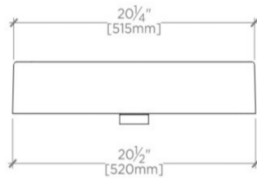

CLARA

CYLV40

Clara Vessel Rectangular Vitreous China Double Glazed Lavatory Sink 20 1/2" x 14 3/4" x 3 15/16"

SHOWN IN CLARA VESSEL RECTANGULAR VITREOUS CHINA DOUBLE GLAZED LAVATORY SINK 20 1/2" X 14 3/4" X 3 15/16"

TECHNICAL DETAILS

ADA Compliance: When installed per ADA guidelines
Depth / Width: 14 3/4"
Height: 3 15/16"
Installation Type: Freestanding
Length: 20 1/2"
Overflow Opening: No
Primary Material: Fine Fire Clay

CLARA

CYLV40

Clara Vessel Rectangular Vitreous China Double Glazed Lavatory Sink 20 1/2" x 14 3/4" x 3 15/16"

TOP VIEW SCALE: 1"=1'-0"

ISO VIEW SCALE: 1"=1'-0"

FRONT VIEW SCALE: 1"=1'-0"

SIDE VIEW SCALE: 1"=1'-0"

DIMENSIONAL TOLERANCE: $\pm 13/64$ " [± 5 mm]