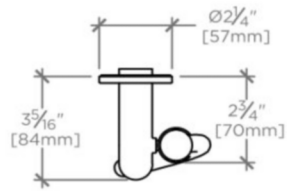

DECIBEL

DBHS01

Decibel Handshower On Hook with Metal Handle

SHOWN IN DECIBEL HANDSHOWER ON HOOK WITH METAL HANDLE| DBHS01

TECHNICAL DETAILS

Escutcheon Primary Material: Brass
Fittings Hole Diameter: 1 3/8"
Flow Restriction Options: 2.0, 1.75, 1.5, 0.92
Handshower / Spray Hose Length: 59"
Depth / Width: 3 5/16"
Height: 8 15/16"
Inlet Connection Size: 1/2"
Inlet Connection Type: Female NPT
Length: 2 7/8"
Primary Material: Brass
Water Pressure Maximum: 80.0 psi
Water Pressure Minimum: 20.0 psi
Water Pressure Recommended: 45.0 psi

Stocked in 2.0gpm (7.6 L/min) and 1.75gpm (6.6 L/min). State of California requires 1.75gpm (6.6 L/min) to comply with their water conservation requirements. Other flow options are available to order, contact your sales associate or call 1 (800) 899-6757 for details.

DECIBEL

DBHS01

Decibel Handshower On Hook with Metal Handle

TOP VIEW SCALE: 2"=1'-0"

FRONT VIEW SCALE: 2"=1'-0"

SIDE VIEW SCALE: 2"=1'-0"