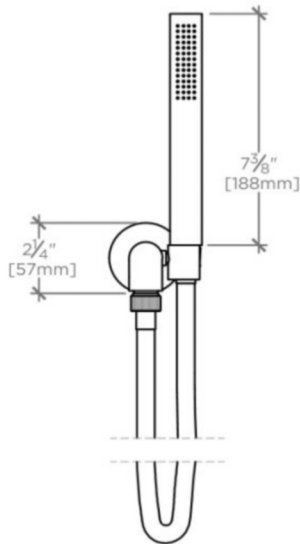

DECIBEL

DBHS01

Decibel Handshower On Hook with Metal Handle

SHOWN IN DECIBEL HANDSHOWER ON HOOK WITH METAL HANDLE| DBHS01

TECHNICAL DETAILS

Escutcheon Primary Material: Brass
Fittings Hole Diameter: 1 3/8"
Flow Restriction Options: 2.0, 1.75, 1.5, 0.92
Handshower / Spray Hose Length: 59"
Depth / Width: 3 5/16"
Height: 8 15/16"
Inlet Connection Size: 1/2"
Inlet Connection Type: Female NPT
Length: 2 7/8"
Primary Material: Brass
Water Pressure Maximum: 80.0 psi
Water Pressure Minimum: 20.0 psi
Water Pressure Recommended: 45.0 psi

Stocked in 2.0gpm (7.6 L/min) and 1.75gpm (6.6 L/min). State of California requires 1.75gpm (6.6 L/min) to comply with their water conservation requirements. Other flow options are available to order, contact your sales associate or call 1 (800) 899-6757 for details.

DECIBEL

DBHS01

Decibel Handshower On Hook with Metal Handle

TOP VIEW SCALE: 2"=1'-0"

FRONT VIEW SCALE: 2"=1'-0"

SIDE VIEW SCALE: 2"=1'-0"