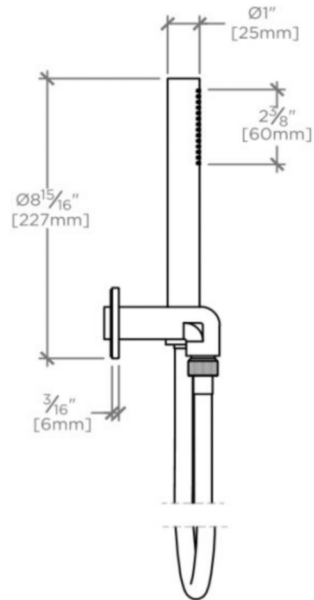

DECIBEL

DBHS01

Decibel Handshower On Hook with Metal Handle

SHOWN IN DECIBEL HANDSHOWER ON HOOK WITH METAL HANDLE| DBHS01

TECHNICAL DETAILS

Escutcheon Primary Material: Brass
Fittings Hole Diameter: 1 3/8"
Flow Restriction Options: 2.0, 1.75, 1.5, 0.92
Handshower / Spray Hose Length: 59"
Depth / Width: 3 5/16"
Height: 8 15/16"
Inlet Connection Size: 1/2"
Inlet Connection Type: Female NPT
Length: 2 7/8"
Primary Material: Brass
Water Pressure Maximum: 80.0 psi
Water Pressure Minimum: 20.0 psi
Water Pressure Recommended: 45.0 psi

DECIBEL

DBHS01

Decibel Handshower On Hook with Metal Handle

TOP VIEW SCALE: 2"=1'-0"

FRONT VIEW SCALE: 2"=1'-0"

SIDE VIEW SCALE: 2"=1'-0"