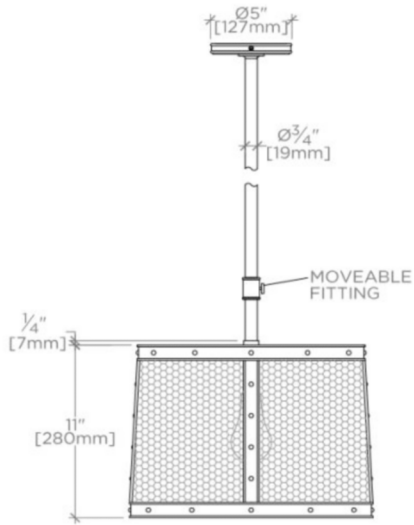

IPSWICH

IPLT01

Ipswich Ceiling Mounted Pendant with Mesh Shade

SHOWN IN IPSWICH CEILING MOUNTED PENDANT WITH MESH SHADE | IPLT01

TECHNICAL DETAILS

Bulb Base Size: E26
Bulb Type: Edison Filament
Depth / Width: 15"
Height: 15 1/8"
Interior / Exterior Application: Interior Only
Junction Box Orientation: Any
Length: 15"
Number of Bulbs: One
Shade Finish: Black
Shade Material: Mesh
Shade Shape: Cylinder
Voltage: 120V
Wet / Dry: Damp or Dry

CODES & STANDARDS

UL and CUL

PRODUCT FEATURES

Task lighting
Adjustable height pendants
Uses (1) 150W Max Type Edison Filament, E26 Base Bulb

CERTIFICATIONS

PRODUCT (NOTES)

Extra stems for adjustable height

IPSWICH

IPLT01

Ipswich Ceiling Mounted Pendant with Mesh Shade

TOP VIEW SCALE: 1"=1'-0"

FRONT VIEW SCALE: 1"=1'-0"

SIDE VIEW SCALE: 1"=1'-0"