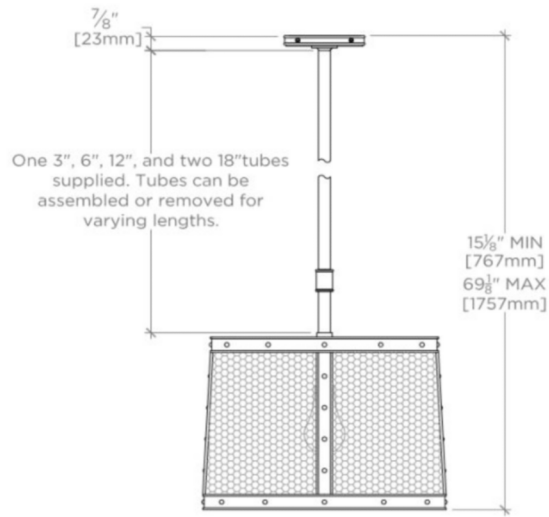

IPSWICH

IPLT01

Ipswich Ceiling Mounted Pendant with Mesh Shade

SHOWN IN IPSWICH CEILING MOUNTED PENDANT WITH MESH SHADE | IPLT01

TECHNICAL DETAILS

Bulb Base Size: E26
Bulb Type: Edison Filament
Depth / Width: 15"
Height: 15 1/8"
Interior / Exterior Application: Interior Only
Junction Box Orientation: Any
Length: 15"
Number of Bulbs: One
Shade Finish: Black
Shade Material: Mesh
Shade Shape: Cylinder
Voltage: 120V
Wet / Dry: Damp or Dry

CODES & STANDARDS

UL and CUL

PRODUCT FEATURES

Task lighting
Adjustable height pendants
Uses (1) 150W Max Type Edison Filament, E26 Base Bulb

CERTIFICATIONS

PRODUCT (NOTES)

Extra stems for adjustable height

IPSWICH

IPLT01

Ipswich Ceiling Mounted Pendant with Mesh Shade

TOP VIEW SCALE: 1"=1'-0"

FRONT VIEW SCALE: 1"=1'-0"

SIDE VIEW SCALE: 1"=1'-0"