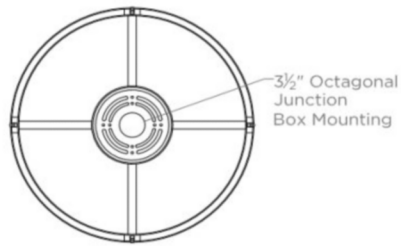

IPSWICH

IPLT01

Ipswich Ceiling Mounted Pendant with Mesh Shade

SHOWN IN IPSWICH CEILING MOUNTED PENDANT WITH MESH SHADE | IPLT01

TECHNICAL DETAILS

Bulb Base Size: E26
Bulb Type: Edison Filament
Depth / Width: 15"
Height: 15 1/8"
Interior / Exterior Application: Interior Only
Junction Box Orientation: Any
Length: 15"
Number of Bulbs: One
Shade Finish: Black
Shade Material: Mesh
Shade Shape: Cylinder
Voltage: 120V
Wet / Dry: Damp or Dry

CODES & STANDARDS

UL and CUL

PRODUCT FEATURES

Task lighting
Adjustable height pendants
Uses (1) 150W Max Type Edison Filament, E26 Base Bulb

CERTIFICATIONS

PRODUCT (NOTES)

Extra stems for adjustable height

IPSWICH

IPLT01

Ipswich Ceiling Mounted Pendant with Mesh Shade

TOP VIEW SCALE: 1"=1'-0"

FRONT VIEW SCALE: 1"=1'-0"

SIDE VIEW SCALE: 1"=1'-0"