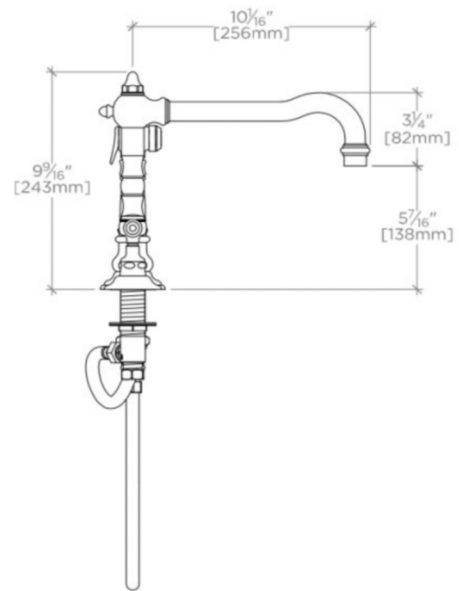

### TECHNICAL DETAILS

ADA Compliance: Yes  
Adjustable versus Fixed Spray: Fixed Spray  
Deck Thickness Maximum: 1 1/2"  
Deck Thickness Minimum: 0"  
Escutcheon Primary Material: Brass  
Fittings Hole Diameter: 1 1/4"  
Flow Restriction Options: 2.0, 1.75, 1.5  
Handle Spread Maximum: 12"  
Handle Spread Minimum: 8"  
Handle Turn Angle: Quarter Turn  
Index Color / Finish and Material: Architectural Bronze  
Depth / Width: 11 1/2"  
Height: 9 5/8"  
Index Marking: H/C  
Inlet Connection Size: 1/2"  
Inlet Connection Type: Male With Supply Nut  
Inlet Supply Spread Maximum: 12"  
Inlet Supply Spread Minimum: 8"  
Integrated Diverter: Y  
Length: 18 1/4"  
Number of Handles: Two  
Number of Holes: Four Hole  
Primary Material: Brass  
Restricted Maximum Flow Rate: 2.2 gpm  
Spout Swivel: Y  
Spray Included in Unit: Y  
Suggested Application: Bar, Kitchen, Laundry  
Valve Material: Ceramic  
Water Pressure Maximum: 85.0 psi  
Water Pressure Minimum: 20.0 psi  
Water Pressure Recommended: 45.0 psi

## JUKM20

Julia Three Hole High Profile Kitchen Faucet , White Porcelain Lever Handles and Spray

TOP VIEW

SCALE: 1 1/2"=1'-0"

FRONT VIEW

SCALE: 1 1/2"=1'-0"

SIDE VIEW

SCALE: 1 1/2"=1'-0"