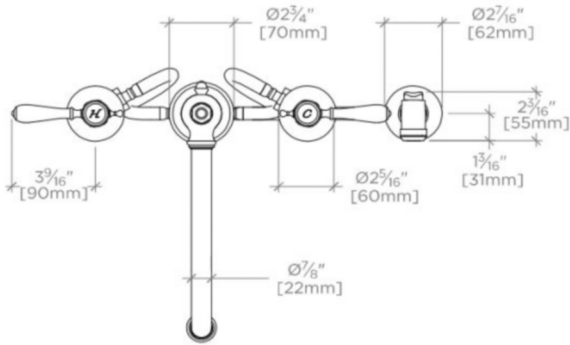

### TECHNICAL DETAILS

ADA Compliance: Yes  
Adjustable versus Fixed Spray: Fixed Spray  
Deck Thickness Maximum: 1 1/2"  
Deck Thickness Minimum: 0"  
Escutcheon Primary Material: Brass  
Fittings Hole Diameter: 1 1/4"  
Flow Restriction Options: 2.0, 1.75, 1.5  
Handle Spread Maximum: 12"  
Handle Spread Minimum: 8"  
Handle Turn Angle: Quarter Turn  
Index Color / Finish and Material: Architectural Bronze  
Depth / Width: 11 1/2"  
Height: 9 5/8"  
Index Marking: H/C  
Inlet Connection Size: 1/2"  
Inlet Connection Type: Male With Supply Nut  
Inlet Supply Spread Maximum: 12"  
Inlet Supply Spread Minimum: 8"  
Integrated Diverter: Y  
Length: 18 1/4"  
Number of Handles: Two  
Number of Holes: Four Hole  
Primary Material: Brass  
Restricted Maximum Flow Rate: 2.2 gpm  
Spout Swivel: Y  
Spray Included in Unit: Y  
Suggested Application: Bar, Kitchen, Laundry  
Valve Material: Ceramic  
Water Pressure Maximum: 85.0 psi  
Water Pressure Minimum: 20.0 psi  
Water Pressure Recommended: 45.0 psi

Cross handles feature hot and cold markings on white porcelain indices.

Standard flow rate is 2.2gpm (8.3 L/min) and State of California requires a maximum of 1.8gpm(6.8 L/min). Also available in other flow options. Contact a sales associate for details.

## JUKM20

Julia Three Hole High Profile Kitchen Faucet , White Porcelain Lever Handles and Spray

TOP VIEW

SCALE: 1 1/2"=1'-0"

FRONT VIEW

SCALE: 1 1/2"=1'-0"

SIDE VIEW

SCALE: 1 1/2"=1'-0"