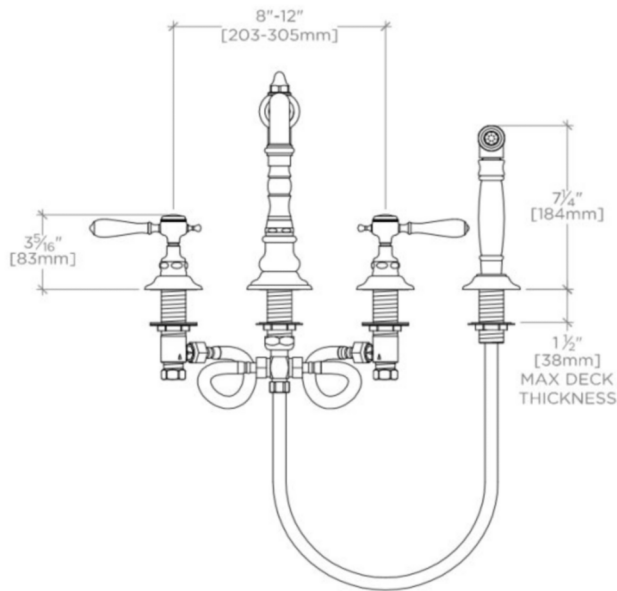

### TECHNICAL DETAILS

ADA Compliance: Yes  
Adjustable versus Fixed Spray: Fixed Spray  
Deck Thickness Maximum: 1 1/2"  
Deck Thickness Minimum: 0"  
Escutcheon Primary Material: Brass  
Fittings Hole Diameter: 1 1/4"  
Flow Restriction Options: 2.0, 1.75, 1.5  
Handle Spread Maximum: 12"  
Handle Spread Minimum: 8"  
Handle Turn Angle: Quarter Turn  
Index Color / Finish and Material: Architectural Bronze  
Depth / Width: 11 1/2"  
Height: 9 5/8"  
Index Marking: H/C  
Inlet Connection Size: 1/2"  
Inlet Connection Type: Male With Supply Nut  
Inlet Supply Spread Maximum: 12"  
Inlet Supply Spread Minimum: 8"  
Integrated Diverter: Y  
Length: 18 1/4"  
Number of Handles: Two  
Number of Holes: Four Hole  
Primary Material: Brass  
Restricted Maximum Flow Rate: 2.2 gpm  
Spout Swivel: Y  
Spray Included in Unit: Y  
Suggested Application: Bar, Kitchen, Laundry  
Valve Material: Ceramic  
Water Pressure Maximum: 85.0 psi  
Water Pressure Minimum: 20.0 psi  
Water Pressure Recommended: 45.0 psi

### PRODUCT FEATURES

Features signature detail of the graceful, high profile swivel spout, and metal indices engraved in a simplistic "H" or "C." The addition of a kitchen spray completes the look and functionality of any kitchen.

## JULIA

## JUKM20

Julia Three Hole High Profile Kitchen Faucet , White Porcelain Lever Handles and Spray

TOP VIEW

SCALE: 1 1/2"=1'-0"

FRONT VIEW

SCALE: 1 1/2"=1'-0"

SIDE VIEW

SCALE: 1 1/2"=1'-0"