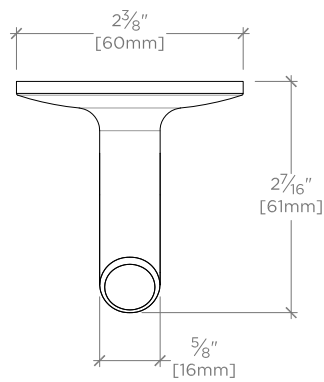

.25

Single Hook with Escutcheon

PTRH29

SHOWN IN NICKEL

TECHNICAL DETAILS

Primary Material: Brass

INSPIRATION

.25 is the ultimate in utilitarian elegance: a simple and understated design that is equally functional and beautiful.

PRODUCT FEATURES

3" x 1 1/2"
Wall Mounted
Single Hook

.25

PTRH29

Single Hook with Escutcheon

TOP VIEW SCALE: 6"=1'-0"

FRONT VIEW SCALE: 6"=1'-0"

SIDE VIEW SCALE: 6"=1'-0"