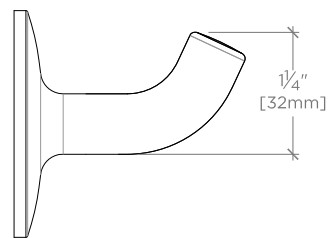

.25

Single Hook with Escutcheon

PTRH29

SHOWN IN NICKEL

TECHNICAL DETAILS

Primary Material: Brass

INSPIRATION

.25 is the ultimate in utilitarian elegance: a simple and understated design that is equally functional and beautiful.

PRODUCT FEATURES

3" x 1 1/2"
Wall Mounted
Single Hook

.25

PTRH29

Single Hook with Escutcheon

TOP VIEW SCALE: 6"=1'-0"

FRONT VIEW SCALE: 6"=1'-0"

SIDE VIEW SCALE: 6"=1'-0"