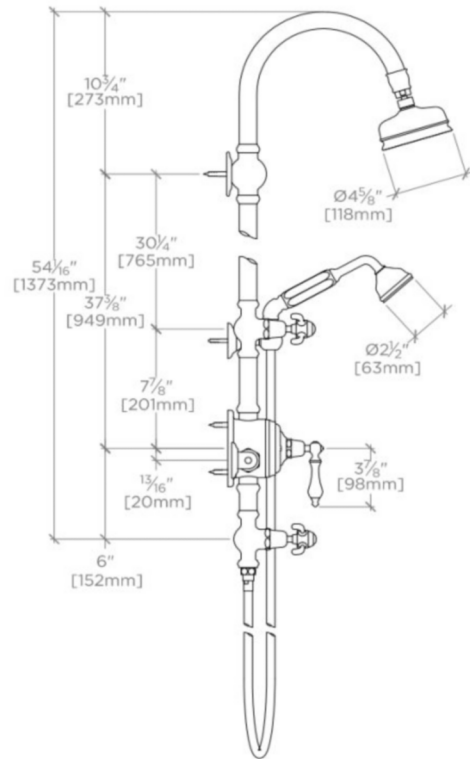

### TECHNICAL DETAILS

ADA Compliance: Yes  
 Adjustable versus Fixed Spray: Fixed Spray  
 Assembly / Configuration: Completely Assembled  
 Diameter of Head: 4 1/2"  
 Escutcheon Primary Material: Brass  
 Fittings Hole Diameter: 1 3/8"  
 Flow Restriction Options: 2.0, 1.75, 1.5  
 Handle Turn Angle: Quarter Turn  
 Handshower / Spray Hose Length: 59"  
 Depth / Width: 15"  
 Height: 54"  
 Inlet Connection Size: 3/4"  
 Inlet Connection Type: Female NPT  
 Inlet Supply Spread Maximum: 10 1/4"  
 Inlet Supply Spread Minimum: 10 1/4"  
 Installation Type: Wall Mounted  
 Integrated Diverter: Y  
 Length: 15"  
 Number of Handles: Three  
 Pivot: Y  
 Primary Material: Brass  
 Restricted Maximum Flow Rate: 2.5 gpm  
 Suggested Application: Bath  
 Valve Material: Brass  
 Water Pressure Maximum: 85.0 psi  
 Water Pressure Minimum: 20.0 psi  
 Water Pressure Recommended: 45.0 psi

### PRODUCT FEATURES

White porcelain lever and metal cross handles  
 Swiveling 4 1/2" shower rose. Allows bather to adjust temperature of all waterway outlets with a hot limit safety stop providing anti-scald protection. Two Shut off controls allow outlets to be controlled independently  
 Features graceful, elongated curves  
 Stocked in Chrome, Nickel, Matte Nickel, and Unlacquered Brass  
 Stocked in 2.5gpm (9.5L/min) flow rate. Alternate flow regulation of 1.75gpm (6.6/min) also available as special

## ETOILE

ETXS54

Etoile Exposed Thermostatic System with 4 1/2" Shower Rose, Handshower and White Porcelain Lever Handle

TOP VIEW

SCALE: 1"=1'-0"

FRONT VIEW

SCALE: 1"=1'-0"

SIDE VIEW

SCALE: 1"=1'-0"