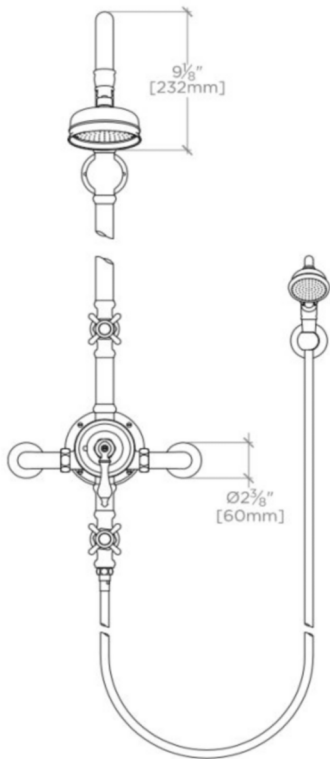

### TECHNICAL DETAILS

ADA Compliance: Yes  
 Adjustable versus Fixed Spray: Fixed Spray  
 Assembly / Configuration: Completely Assembled  
 Diameter of Head: 4 1/2"  
 Escutcheon Primary Material: Brass  
 Fittings Hole Diameter: 1 3/8"  
 Flow Restriction Options: 2.0, 1.75, 1.5  
 Handle Turn Angle: Quarter Turn  
 Handshower / Spray Hose Length: 59"  
 Depth / Width: 15"  
 Height: 54"  
 Inlet Connection Size: 3/4"  
 Inlet Connection Type: Female NPT  
 Inlet Supply Spread Maximum: 10 1/4"  
 Inlet Supply Spread Minimum: 10 1/4"  
 Installation Type: Wall Mounted  
 Integrated Diverter: Y  
 Length: 15"  
 Number of Handles: Three  
 Pivot: Y  
 Primary Material: Brass  
 Restricted Maximum Flow Rate: 2.5 gpm  
 Suggested Application: Bath  
 Valve Material: Brass  
 Water Pressure Maximum: 85.0 psi  
 Water Pressure Minimum: 20.0 psi  
 Water Pressure Recommended: 45.0 psi

### PRODUCT FEATURES

White porcelain lever and metal cross handles  
 Swiveling 4 1/2" shower rose. Allows bather to adjust temperature of all waterway outlets with a hot limit safety stop providing anti-scald protection. Two Shut off controls allow outlets to be controlled independently  
 Features graceful, elongated curves  
 Stocked in Chrome, Nickel, Matte Nickel, and Unlacquered Brass  
 Stocked in 2.5gpm (9.5L/min) flow rate. Alternate flow regulation of 1.75gpm (6.6/min) also available as special

## ETOILE

ETXS54

Etoile Exposed Thermostatic System with 4 1/2" Shower Rose, Handshower and White Porcelain Lever Handle

TOP VIEW

SCALE: 1"=1'-0"

FRONT VIEW

SCALE: 1"=1'-0"

SIDE VIEW

SCALE: 1"=1'-0"