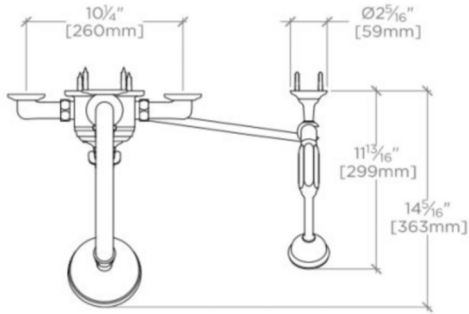

### TECHNICAL DETAILS

ADA Compliance: Yes  
 Adjustable versus Fixed Spray: Fixed Spray  
 Assembly / Configuration: Completely Assembled  
 Diameter of Head: 4 1/2"  
 Escutcheon Primary Material: Brass  
 Fittings Hole Diameter: 1 3/8"  
 Flow Restriction Options: 2.0, 1.75, 1.5  
 Handle Turn Angle: Quarter Turn  
 Handshower / Spray Hose Length: 59"  
 Depth / Width: 15"  
 Height: 54"  
 Inlet Connection Size: 3/4"  
 Inlet Connection Type: Female NPT  
 Inlet Supply Spread Maximum: 10 1/4"  
 Inlet Supply Spread Minimum: 10 1/4"  
 Installation Type: Wall Mounted  
 Integrated Diverter: Y  
 Length: 15"  
 Number of Handles: Three  
 Pivot: Y  
 Primary Material: Brass  
 Restricted Maximum Flow Rate: 2.5 gpm  
 Suggested Application: Bath  
 Valve Material: Brass  
 Water Pressure Maximum: 85.0 psi  
 Water Pressure Minimum: 20.0 psi  
 Water Pressure Recommended: 45.0 psi

### PRODUCT FEATURES

White porcelain lever and metal cross handles  
 Swiveling 4 1/2" shower rose. Allows bather to adjust temperature of all waterway outlets with a hot limit safety stop providing anti-scald protection. Two Shut off controls allow outlets to be controlled independently  
 Features graceful, elongated curves  
 Stocked in Chrome, Nickel, Matte Nickel, and Unlacquered Brass  
 Stocked in 2.5gpm (9.5L/min) flow rate. Alternate flow regulation of 1.75gpm (6.6/min) also available as special

## ETOILE

ETXS54

Etoile Exposed Thermostatic System with 4 1/2" Shower Rose, Handshower and White Porcelain Lever Handle

TOP VIEW

SCALE: 1"=1'-0"

FRONT VIEW

SCALE: 1"=1'-0"

SIDE VIEW

SCALE: 1"=1'-0"