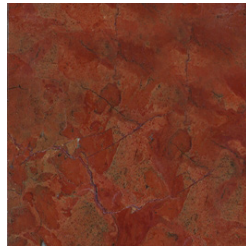

WATERWORKS

SURFACES ROUND-UP

PARRAMORE

PALETTE

RED
TRAVERTINE

RENAISSANCE
BRONZE

ROJO
ALICANTE

ROSA
PEARL