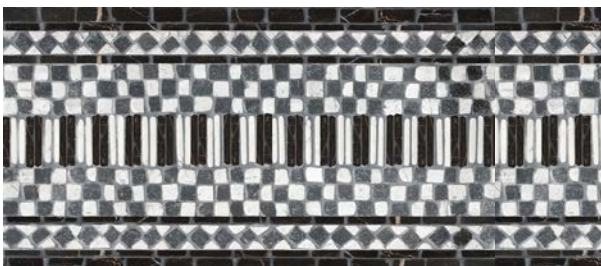

ESTB. 1978

WATERWORKS

SURFACES ROUND-UP

PARRAMORE

BORDER

WEFT

* NOT TO SCALE