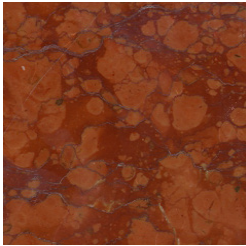

ROSA
VERONA