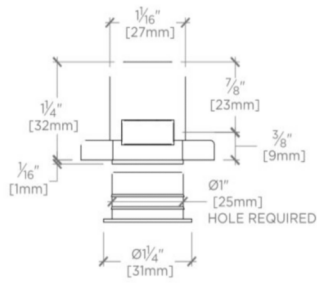

STERLING

Sterling 1 1/4" Push Button Knob

SRHW01

SHOWN IN STERLING 1 1/4" LATCH| SRHW01

TECHNICAL DETAILS

Length: 1 7/8"

Primary Material: Brass

INSPIRATION

The Sterling is a clean, trim and versatile knob that can be closed to provide a smooth surface or left in the open position for convenience.

PRODUCT FEATURES

Solid Brass

Machined

Includes (1) #6 hardware screw

PRODUCT (NOTES)

Replacement screws available

STERLING

SRHW01

Sterling 1 1/4" Push Button Knob

TOP VIEW SCALE: 6"=1'-0"

FRONT VIEW SCALE: 6"=1'-0"

SIDE VIEW SCALE: 6"=1'-0"

MOUNTING HARDWARE INCLUDED		
STYLE #	DESCRIPTION	QTY
998957	#6 x 3/4" Brass Oval Head Slotted PBA	2
998958	#6 x 3/4" SS Oval Head Slotted MN	2