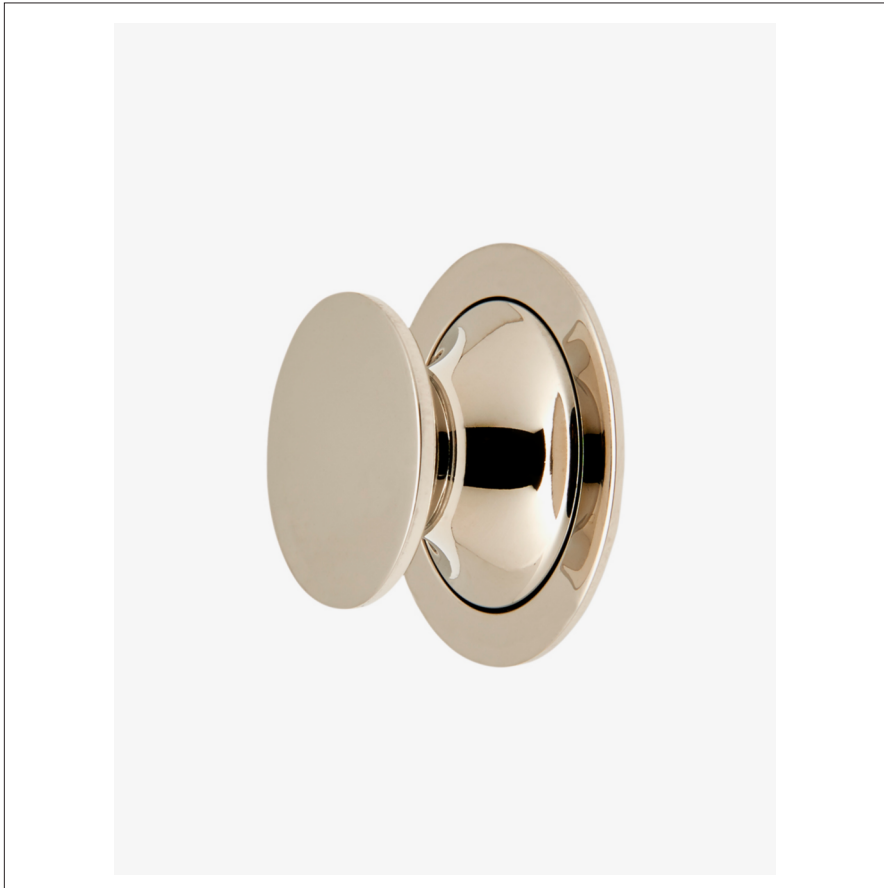

STERLING

Sterling 1 1/4" Push Button Knob

SRHW01

SHOWN IN STERLING 1 1/4" LATCH| SRHW01

TECHNICAL DETAILS

Length: 1 7/8"

Primary Material: Brass

INSPIRATION

The Sterling is a clean, trim and versatile knob that can be closed to provide a smooth surface or left in the open position for convenience.

PRODUCT FEATURES

Solid Brass

Machined

Includes (1) #6 hardware screw

PRODUCT (NOTES)

Replacement screws available

STERLING

SRHW01

Sterling 1 1/4" Push Button Knob

TOP VIEW SCALE: 6"=1'-0"

FRONT VIEW SCALE: 6"=1'-0"

SIDE VIEW SCALE: 6"=1'-0"