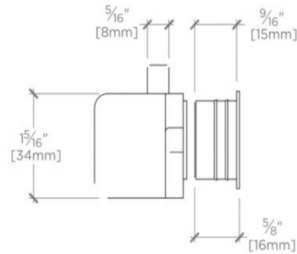

STERLING

Sterling 1 1/4" Push Button Knob

SRHW01

SHOWN IN STERLING 1 1/4" LATCH| SRHW01

TECHNICAL DETAILS

Length: 1 7/8"

Primary Material: Brass

INSPIRATION

PRODUCT (NOTES)

Replacement screws available

STERLING

SRHW01

Sterling 1 1/4" Push Button Knob

TOP VIEW SCALE: 6"=1'-0"

FRONT VIEW SCALE: 6"=1'-0"

SIDE VIEW SCALE: 6"=1'-0"

MOUNTING HARDWARE INCLUDED		
STYLE #	DESCRIPTION	QTY
998957	#6 x 3/4" Brass Oval Head Slotted PBA	2
998958	#6 x 3/4" SS Oval Head Slotted MN	2