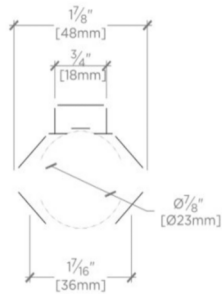

STERLING

Sterling 1 1/4" Push Button Knob

SRHW01

SHOWN IN STERLING 1 1/4" LATCH| SRHW01

TECHNICAL DETAILS

Length: 1 7/8"

Primary Material: Brass

INSPIRATION

PRODUCT (NOTES)

Replacement screws available

STERLING

SRHW01

Sterling 1 1/4" Push Button Knob

TOP VIEW SCALE: 6"=1'-0"

FRONT VIEW SCALE: 6"=1'-0"

SIDE VIEW SCALE: 6"=1'-0"

MOUNTING HARDWARE INCLUDED		
STYLE #	DESCRIPTION	QTY
998957	#6 x 3/4" Brass Oval Head Slotted PBA	2
998958	#6 x 3/4" SS Oval Head Slotted MN	2