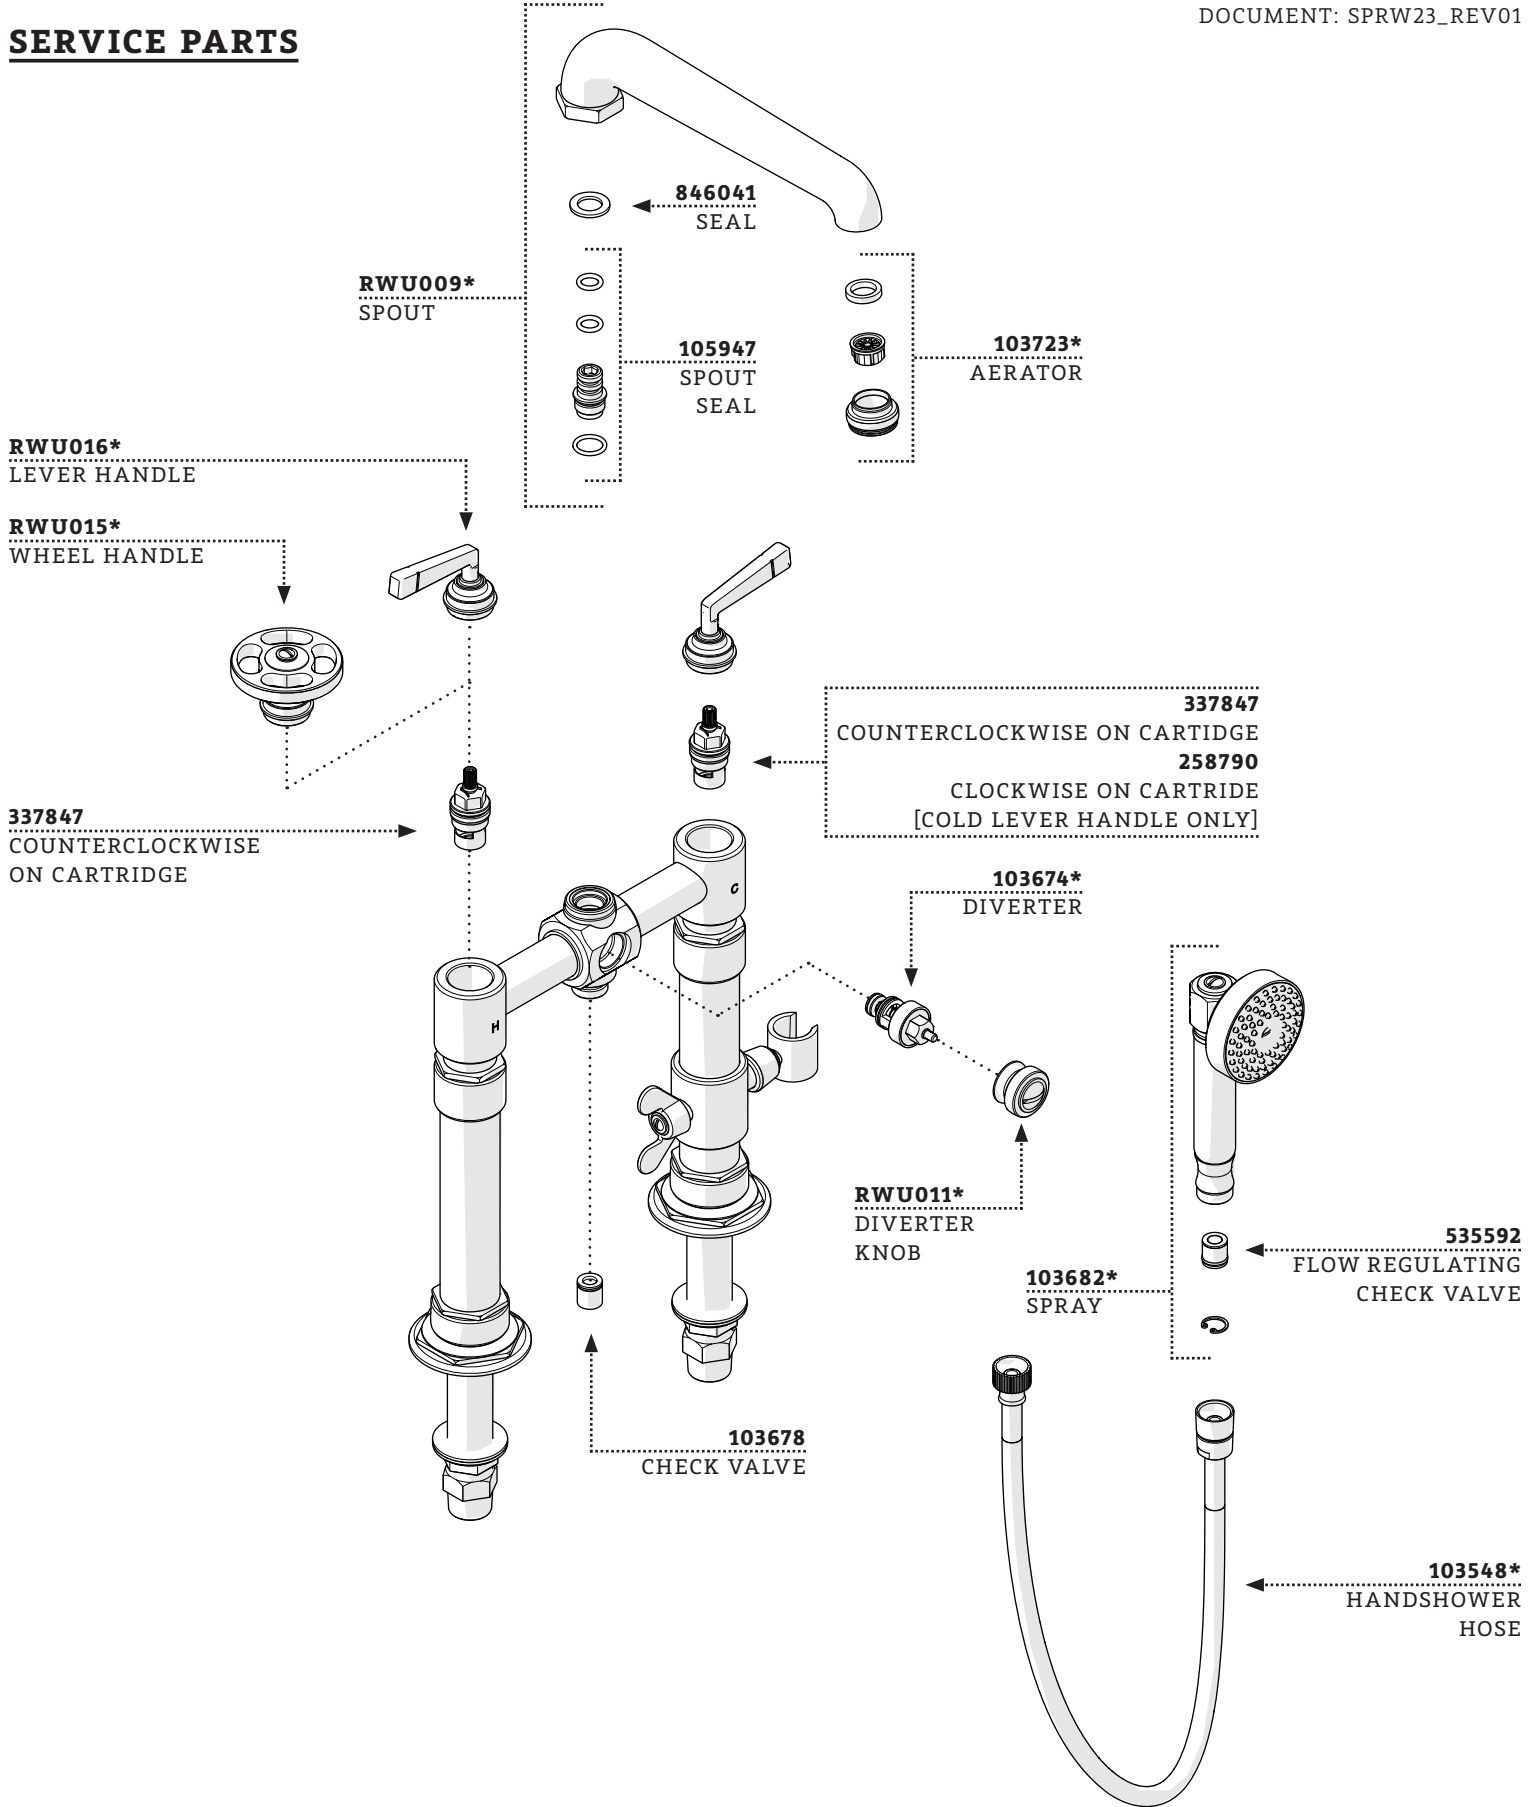

ESTB. 1978

WATERWORKS

**SERVICE PARTS**

STYLES:RWXT40, RWXT50

\*FINISH/COLOR MUST BE SPECIFIED WHEN ORDERING  
++SUPPLIED AS A PAIR

DOCUMENT: SPRW23\_REV01

ESTB. 1978

WATERWORKS

**SERVICE PARTS**

STYLES:RWXT40, RWXT50

\*FINISH/COLOR MUST BE SPECIFIED WHEN ORDERING  
++SUPPLIED AS A PAIR

DOCUMENT: SPRW23\_REV01