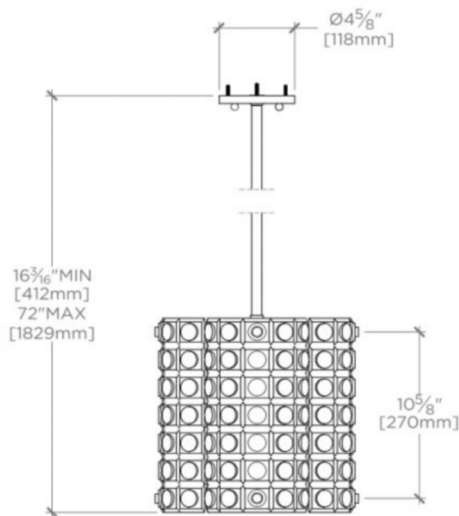

### TECHNICAL DETAILS

Bulb Base Size: E12  
Bulb Type: Candelabra  
Depth / Width: 12 1/2"  
Height: 16 3/16"  
Installation Type: Ceiling Mounted  
Interior / Exterior Application: Interior Only  
Junction Box Orientation: Any  
Length: 12 1/2"  
Number of Bulbs: Four  
Primary Material: Brass  
Safety Warnings: Do not exceed max wattage  
Shade Finish: Shiny  
Shade Material: Glass  
Shade Shape: Cylinder  
Voltage: 120  
Wet / Dry: Damp or Dry

## TOLT04

Torrey Ceiling Mounted Large Pendant with Glass Shade

TOP VIEW

SCALE: 1"=1'-0"

MOUNTING PLATE

SCALE: 1"=1'-0"

FRONT VIEW

SCALE: 1"=1'-0"

SIDE VIEW

SCALE: 1"=1'-0"