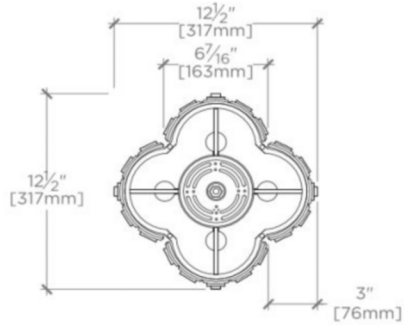

### TECHNICAL DETAILS

Bulb Base Size: E12  
Bulb Type: Candelabra  
Depth / Width: 12 1/2"  
Height: 16 3/16"  
Installation Type: Ceiling Mounted  
Interior / Exterior Application: Interior Only  
Junction Box Orientation: Any  
Length: 12 1/2"  
Number of Bulbs: Four  
Primary Material: Brass  
Safety Warnings: Do not exceed max wattage  
Shade Finish: Shiny  
Shade Material: Glass  
Shade Shape: Cylinder  
Voltage: 120  
Wet / Dry: Damp or Dry

### PRODUCT FEATURES

Piastra glass shades  
Solid brass  
Uses 60 Watt Candelabra Bulb(not included)  
UL and CUL Listed

## TOLT04

Torrey Ceiling Mounted Large Pendant with Glass Shade

TOP VIEW

SCALE: 1"=1'-0"

MOUNTING PLATE

SCALE: 1"=1'-0"

FRONT VIEW

SCALE: 1"=1'-0"

SIDE VIEW

SCALE: 1"=1'-0"