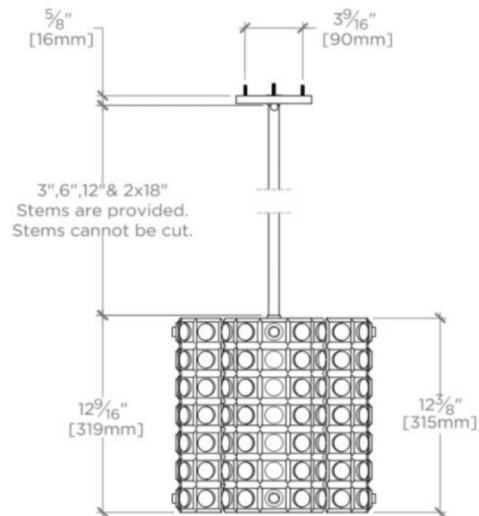

### TECHNICAL DETAILS

Bulb Base Size: E12  
Bulb Type: Candelabra  
Depth / Width: 12 1/2"  
Height: 16 3/16"  
Installation Type: Ceiling Mounted  
Interior / Exterior Application: Interior Only  
Junction Box Orientation: Any  
Length: 12 1/2"  
Number of Bulbs: Four  
Primary Material: Brass  
Safety Warnings: Do not exceed max wattage  
Shade Finish: Shiny  
Shade Material: Glass  
Shade Shape: Cylinder  
Voltage: 120  
Wet / Dry: Damp or Dry

## TOLT04

Torrey Ceiling Mounted Large Pendant with Glass Shade

TOP VIEW

SCALE: 1"=1'-0"

MOUNTING PLATE

SCALE: 1"=1'-0"

FRONT VIEW

SCALE: 1"=1'-0"

SIDE VIEW

SCALE: 1"=1'-0"