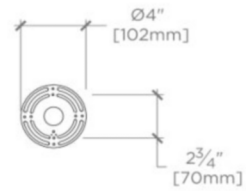

### TECHNICAL DETAILS

Bulb Base Size: E12  
Bulb Type: Candelabra  
Depth / Width: 12 1/2"  
Height: 16 3/16"  
Installation Type: Ceiling Mounted  
Interior / Exterior Application: Interior Only  
Junction Box Orientation: Any  
Length: 12 1/2"  
Number of Bulbs: Four  
Primary Material: Brass  
Safety Warnings: Do not exceed max wattage  
Shade Finish: Shiny  
Shade Material: Glass  
Shade Shape: Cylinder  
Voltage: 120  
Wet / Dry: Damp or Dry

## TOLT04

Torrey Ceiling Mounted Large Pendant with Glass Shade

TOP VIEW

SCALE: 1"=1'-0"

MOUNTING PLATE

SCALE: 1"=1'-0"

FRONT VIEW

SCALE: 1"=1'-0"

SIDE VIEW

SCALE: 1"=1'-0"