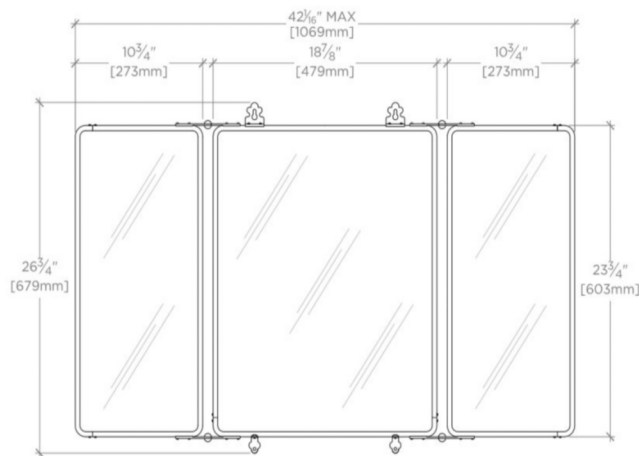

### TECHNICAL DETAILS

Depth / Width: 1 3/8"  
Height: 26 3/4"  
Installation Type: Wall Mounted  
Length: 42 1/16"  
Primary Material: Brass  
Suggested Application: Bath

### PRODUCT FEATURES

The trifold mirror is constructed of three frames of brass extruded material with custom forged knurled-ball pivot hinges in the decorative-industrial style of the 1920's.

42 3/8" x 26 3/4" x 1"

## DAPHNE

DPMR01

Daphne Metal Rectangular Wall Mounted Trifold Mirror 42 3/8" x 26 3/4" x 1"  
3/4" x 1"

TOP VIEW

SCALE: 1"=1'-0"

FRONT VIEW

SCALE: 1"=1'-0"

SIDE VIEW

SCALE: 1"=1'-0"