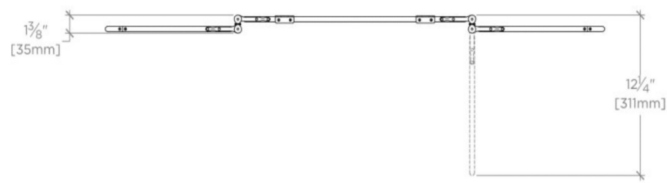

## DAPHNE

DPMR01

Daphne Metal Rectangular Wall Mounted Trifold Mirror 42 3/8" x 26 3/4" x 1"

SHOWN IN DAPHNE METAL RECTANGULAR WALL MOUNTED TRIFOLD MIRROR 42 3/8" X 26 3/4" X 1" | DPMR01

### TECHNICAL DETAILS

Depth / Width: 1 3/8"  
Height: 26 3/4"  
Installation Type: Wall Mounted  
Length: 42 1/16"  
Primary Material: Brass  
Suggested Application: Bath

### PRODUCT FEATURES

The trifold mirror is constructed of three frames of brass extruded material with custom forged knurled-ball pivot hinges in the decorative-industrial style of the 1920's.

42 3/8" x 26 3/4" x 1"

## DAPHNE

DPMR01

Daphne Metal Rectangular Wall Mounted Trifold Mirror 42 3/8" x 26 3/4" x 1"  
3/4" x 1"

TOP VIEW

SCALE: 1"=1'-0"

FRONT VIEW

SCALE: 1"=1'-0"

SIDE VIEW