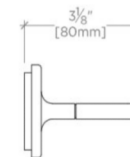

### TECHNICAL DETAILS

Adjustable Shelves: N  
Escutcheon Primary Material: Brass  
Horizontal Rail Material: Metal  
Depth / Width: 3 1/8"  
Height: 2 3/8"  
Installation Type: Wall Mounted  
Integrated Diverter: N  
Integrated Spray: N  
Length: 18"  
Pivot: N  
Primary Material: Brass  
Spout Swivel: N  
Spray Included in Unit: N  
Suggested Application: Bath

## FORMWORK

FMTB18

Formwork 18" Single Metal Towel Bar

TOP VIEW

SCALE: 3"=1'-0"

FRONT VIEW

SCALE: 3"=1'-0"

SIDE VIEW

SCALE: 3"=1'-0"