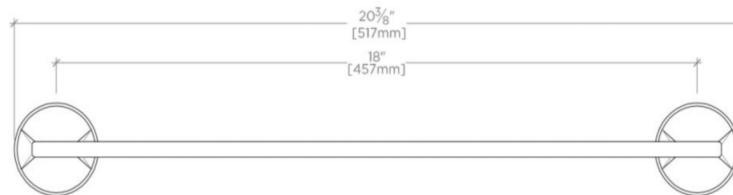

### TECHNICAL DETAILS

Adjustable Shelves: N  
Escutcheon Primary Material: Brass  
Horizontal Rail Material: Metal  
Depth / Width: 3 1/8"  
Height: 2 3/8"  
Installation Type: Wall Mounted  
Integrated Diverter: N  
Integrated Spray: N  
Length: 18"  
Pivot: N  
Primary Material: Brass  
Spout Swivel: N  
Spray Included in Unit: N  
Suggested Application: Bath

## FORMWORK

FMTB18

Formwork 18" Single Metal Towel Bar

TOP VIEW

SCALE: 3"=1'-0"

FRONT VIEW

SCALE: 3"=1'-0"

SIDE VIEW