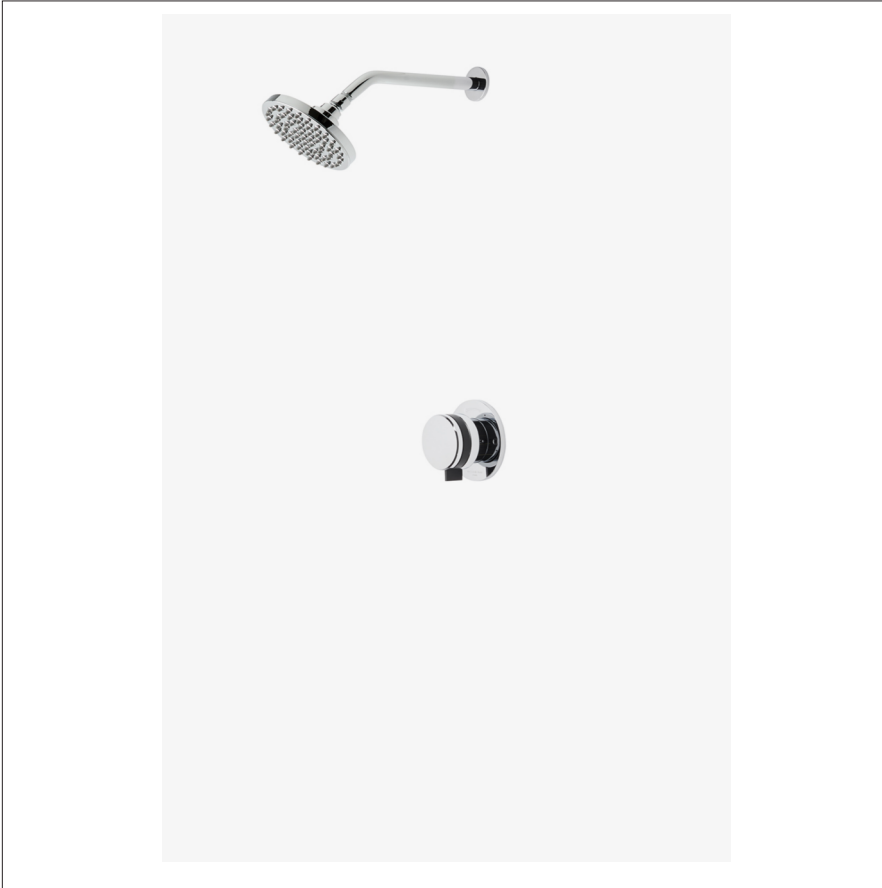

DECIBEL

DBSP03

Decibel Pressure Balance Shower Package with 6" Rain Shower Head

SHOWN IN DECIBEL PRESSURE BALANCE SHOWER PACKAGE WITH 6" RAIN SHOWER HEAD | DBSP03

TECHNICAL DETAILS

Suggested Application: Bath
Water Pressure Maximum: 85.0 psi
Water Pressure Minimum: 20.0 psi
Water Pressure Recommended: 45.0 psi

INSPIRATION

Inspired by classic record players, Decibel gives all the sleekness of contemporary design, enhanced with special detailing.

CODES & STANDARDS

See individual component styles for Code Compliance. DBSH01, UNSH29, DBPB10, GUPB81

PRODUCT FEATURES

This shower package is composed of the following product styles: DBSH01, UNSH29, DBPB10, GUPB81

WATERWORKS

DECIBEL

DBSP03

Decibel Pressure Balance Shower Package with 6" Rain Shower Head