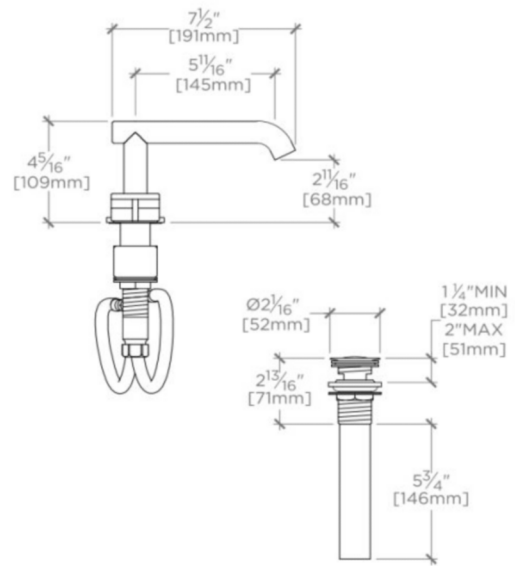

### TECHNICAL DETAILS

Deck Thickness Maximum: 2 3/16"  
Deck Thickness Minimum: 1/4"  
Drain Assembly Materials: Brass  
Drain Depth Maximum: 2"  
Drain Hole Diameter: 1 1/2"  
Drain Style: USA Push Touch  
Escutcheon Primary Material: Brass  
Fittings Hole Diameter: 1 3/8"  
Handle Spread Maximum: 12"  
Handle Spread Minimum: 8"  
Handle Turn Angle: Quarter Turn Each Way  
Depth / Width: 7 1/2"  
Drain Depth Minimum: 1 1/4"  
Height: 4 5/16"  
Inlet Connection Size: 1/2"  
Inlet Connection Type: Male with Supply Nut  
Number of Holes: Three Hole  
Primary Material: Brass  
Valve Material: Brass, Ceramic  
Water Pressure Maximum: 80.0 psi  
Water Pressure Minimum: 20.0 psi  
Water Pressure Recommended: 45.0 psi

### PRODUCT FEATURES

Push touch USA style drain included.

This item is stocked in a Chrome, Nickel, and Graphite finishes

Knob Handles

Standard flow rate is 1.2gpm (4.5 L/min) and meets State of California requirements. Also available in other flow options. Contact a sales associate for details.

## DECIBEL

DBLS01

Decibel Low Profile Three Hole Deck Mounted Lavatory Faucet with Metal Knob Handles

TOP VIEW

SCALE: 1 1/2"=1'-0"

ISO VIEW

SCALE: 1 1/2"=1'-0"

FRONT VIEW

SCALE: 1 1/2"=1'-0"

SIDE VIEW

SCALE: 1 1/2"=1'-0"