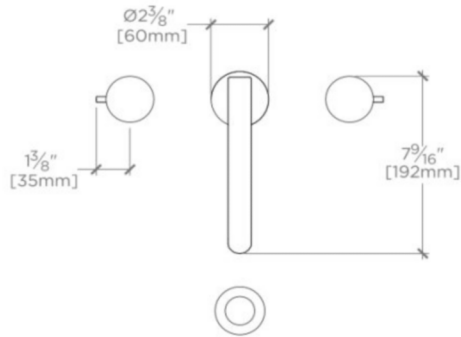

### TECHNICAL DETAILS

Deck Thickness Maximum: 2 3/16"  
Deck Thickness Minimum: 1/4"  
Drain Assembly Materials: Brass  
Drain Depth Maximum: 2"  
Drain Hole Diameter: 1 1/2"  
Drain Style: USA Push Touch  
Escutcheon Primary Material: Brass  
Fittings Hole Diameter: 1 3/8"  
Handle Spread Maximum: 12"  
Handle Spread Minimum: 8"  
Handle Turn Angle: Quarter Turn Each Way  
Depth / Width: 7 1/2"  
Drain Depth Minimum: 1 1/4"  
Height: 4 5/16"  
Inlet Connection Size: 1/2"  
Inlet Connection Type: Male with Supply Nut  
Number of Holes: Three Hole  
Primary Material: Brass  
Valve Material: Brass, Ceramic  
Water Pressure Maximum: 80.0 psi  
Water Pressure Minimum: 20.0 psi  
Water Pressure Recommended: 45.0 psi

### PRODUCT FEATURES

Push touch USA style drain included.

This item is stocked in a Chrome, Nickel, and Graphite finishes

Knob Handles

Standard flow rate is 1.2gpm (4.5 L/min) and meets State of California requirements. Also available in other flow options. Contact a sales associate for details.

## DECIBEL

DBLS01

Decibel Low Profile Three Hole Deck Mounted Lavatory Faucet with Metal Knob Handles

TOP VIEW

SCALE: 1 1/2"=1'-0"

ISO VIEW

SCALE: 1 1/2"=1'-0"

FRONT VIEW

SCALE: 1 1/2"=1'-0"

SIDE VIEW

SCALE: 1 1/2"=1'-0"