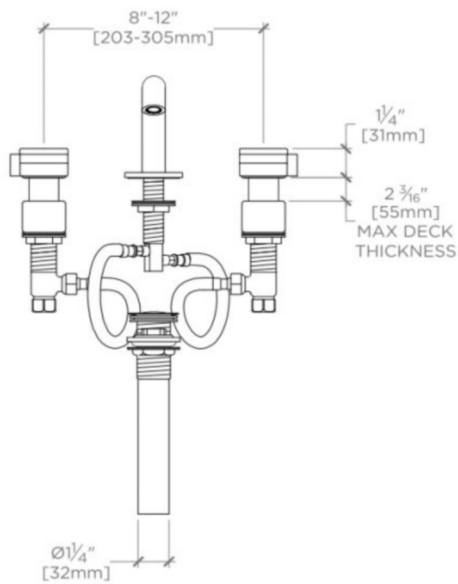

### TECHNICAL DETAILS

Deck Thickness Maximum: 2 3/16"  
Deck Thickness Minimum: 1/4"  
Drain Assembly Materials: Brass  
Drain Depth Maximum: 2"  
Drain Hole Diameter: 1 1/2"  
Drain Style: USA Push Touch  
Escutcheon Primary Material: Brass  
Fittings Hole Diameter: 1 3/8"  
Handle Spread Maximum: 12"  
Handle Spread Minimum: 8"  
Handle Turn Angle: Quarter Turn Each Way  
Depth / Width: 7 1/2"  
Drain Depth Minimum: 1 1/4"  
Height: 4 5/16"  
Inlet Connection Size: 1/2"  
Inlet Connection Type: Male with Supply Nut  
Number of Holes: Three Hole  
Primary Material: Brass  
Valve Material: Brass, Ceramic  
Water Pressure Maximum: 80.0 psi  
Water Pressure Minimum: 20.0 psi  
Water Pressure Recommended: 45.0 psi

### PRODUCT FEATURES

Push touch USA style drain included.

This item is stocked in a Chrome, Nickel, and Graphite finishes

Knob Handles

Standard flow rate is 1.2gpm (4.5 L/min) and meets State of California requirements. Also available in other flow options. Contact a sales associate for details.

## DECIBEL

DBLS01

Decibel Low Profile Three Hole Deck Mounted Lavatory Faucet with Metal Knob Handles

TOP VIEW

SCALE: 1 1/2"=1'-0"

ISO VIEW

SCALE: 1 1/2"=1'-0"

FRONT VIEW

SCALE: 1 1/2"=1'-0"

SIDE VIEW

SCALE: 1 1/2"=1'-0"