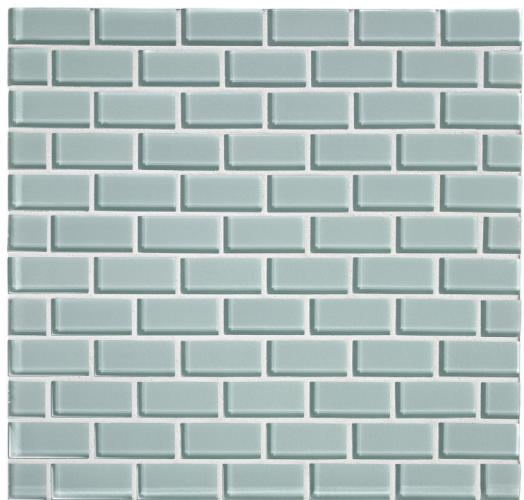

## KROMAGLAS

Kromaglas is smooth, flawless, brilliant glass that is carefully calibrated to be compatible with other materials. Versatile palette and twenty-seven shapes.

ESTB. 1978

## KROMAGLAS

MOSAIC

1" STACKED

1" X 2" STACKED

2" STACKED

1" X 2" STAGGERED

ESTB. 1978