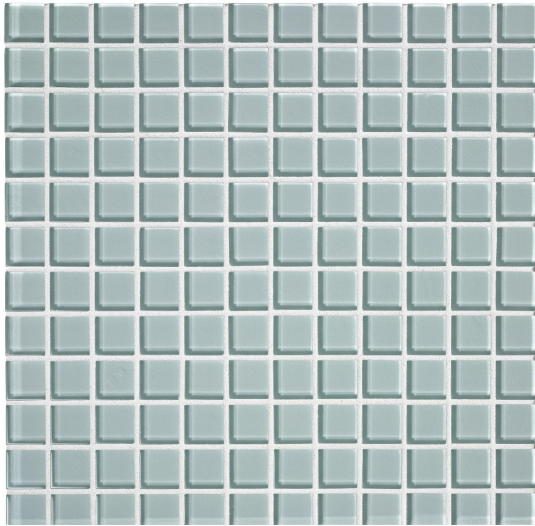

ESTB. 1978

WATERWORKS

SURFACES ROUND-UP

KROMAGLAS

MOSAIC

1" STACKED