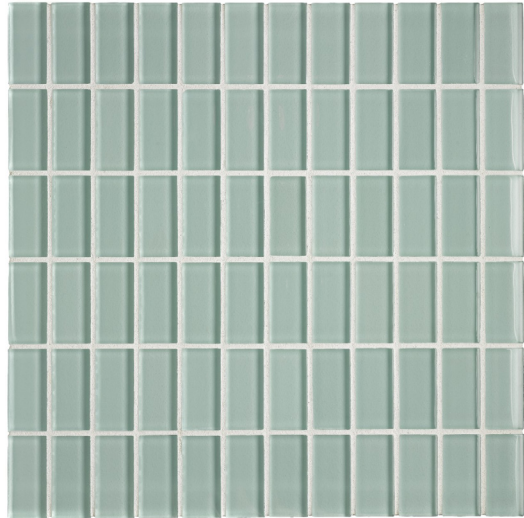

## KROMAGLAS

Kromaglas is smooth, flawless, brilliant glass that is carefully calibrated to be compatible with other materials. Versatile palette and twenty-seven shapes.

ESTB. 1978

# WATERWORKS

SURFACES ROUND-UP

## KROMAGLAS

MOSAIC

1" STACKED

1" X 2" STACKED

2" STACKED

1" X 2" STAGGERED

ESTB. 1978