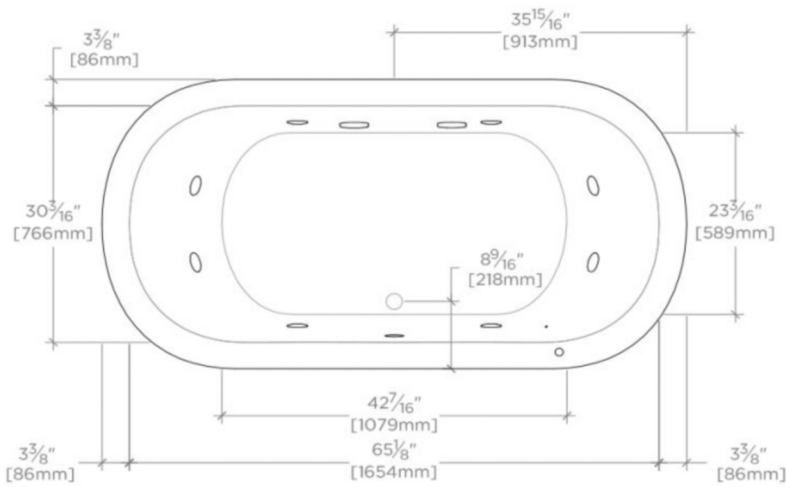

CLASSIC

CLWP5R

Classic 72" x 37" x 22" Right Hand Whirlpool Oval Bathtub with Center Drain

SHOWN IN CLASSIC 78" X 39" X 22" LEFT HAND WHIRLPOOL OVAL BATHTUB WITH CENTER DRAIN| CLWP4L

TECHNICAL DETAILS

ADA Compliance: No
Assembly / Configuration: One Piece
Bathing Type: Bathing, Soaking and Showering
Drilling Option: None
Electric Requirements: 16" high x 30" wide Access Panel
Depth / Width: 37"
Height: 22"
Installation Type: Drop In or Undermount
Item Weight (Filled): 910.0 pounds
Length: 72"
Number of Holes: Two Hole
Overflow Opening: Yes
Primary Material: Acrylic
Single or Double Ended: Double Ended
Suggested Application: Bath

CERTIFICATIONS

PRODUCT (NOTES)

Dimensions of fixtures are nominal. Measure your actual product for rough-in details.

WATERWORKS

CLASSIC

CLWP5R

Classic 72" x 37" x 22" Right Hand Whirlpool Oval Bathtub with Center Drain

TOP VIEW

SCALE: 1/2"=1'-0"

SIDE VIEW

SCALE: 1/2"=1'-0"

END VIEW

SCALE: 1/2"=1'-0"