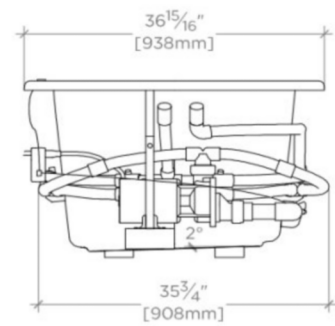

CLASSIC

CLWP5R

Classic 72" x 37" x 22" Right Hand Whirlpool Oval Bathtub with Center Drain

SHOWN IN CLASSIC 78" X 39" X 22" LEFT HAND WHIRLPOOL OVAL BATHTUB WITH CENTER DRAIN| CLWP4L

TECHNICAL DETAILS

ADA Compliance: No
Assembly / Configuration: One Piece
Bathing Type: Bathing, Soaking and Showering
Drilling Option: None
Electric Requirements: 16" high x 30" wide Access Panel
Depth / Width: 37"
Height: 22"
Installation Type: Drop In or Undermount
Item Weight (Filled): 910.0 pounds
Length: 72"
Number of Holes: Two Hole
Overflow Opening: Yes
Primary Material: Acrylic
Single or Double Ended: Double Ended
Suggested Application: Bath

CERTIFICATIONS

PRODUCT (NOTES)

Dimensions of fixtures are nominal. Measure your actual product for rough-in details.

WATERWORKS

CLASSIC

CLWP5R

Classic 72" x 37" x 22" Right Hand Whirlpool Oval Bathtub with Center Drain

TOP VIEW

SCALE: 1/2"=1'-0"

SIDE VIEW

SCALE: 1/2"=1'-0"

END VIEW

SCALE: 1/2"=1'-0"