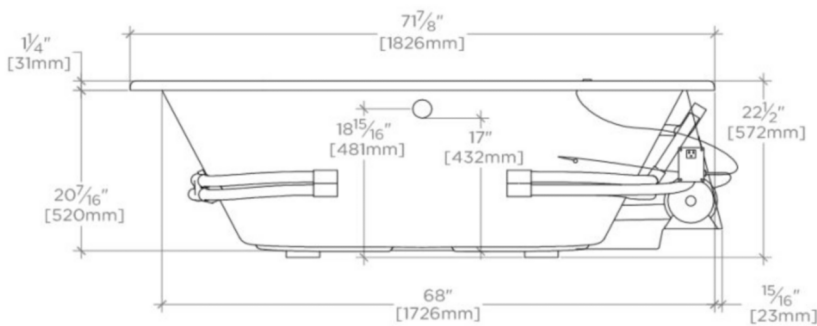

CLASSIC

CLWP5R

Classic 72" x 37" x 22" Right Hand Whirlpool Oval Bathtub with Center Drain

SHOWN IN CLASSIC 78" X 39" X 22" LEFT HAND WHIRLPOOL OVAL BATHTUB WITH CENTER DRAIN| CLWP4L

TECHNICAL DETAILS

ADA Compliance: No
Assembly / Configuration: One Piece
Bathing Type: Bathing, Soaking and Showering
Drilling Option: None
Electric Requirements: 16" high x 30" wide Access Panel
Depth / Width: 37"
Height: 22"
Installation Type: Drop In or Undermount
Item Weight (Filled): 910.0 pounds
Length: 72"
Number of Holes: Two Hole
Overflow Opening: Yes
Primary Material: Acrylic
Single or Double Ended: Double Ended
Suggested Application: Bath

CERTIFICATIONS

PRODUCT (NOTES)

Dimensions of fixtures are nominal. Measure your actual product for rough-in details.

WATERWORKS

CLASSIC

CLWP5R

Classic 72" x 37" x 22" Right Hand Whirlpool Oval Bathtub with Center Drain

TOP VIEW

SCALE: 1/2"=1'-0"

SIDE VIEW

SCALE: 1/2"=1'-0"

END VIEW

SCALE: 1/2"=1'-0"