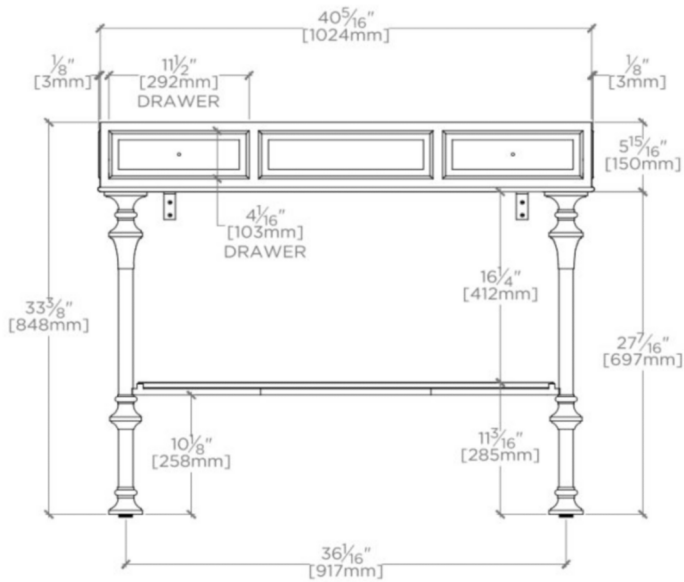

FIELDING

100520

Fielding Metal and Wood Four Leg Single Washstand 40 1/2" X 22 7/16" X 32 13/16"

SHOWN IN SLAB SOLD SEPARATELY

TECHNICAL DETAILS

ADA Compliance: No
Adjustable Levelers / Feet: N
Leg Material: Metal
Number of Legs: Four
Primary Material: Brass
Sink Visibility: N

Foro 1" Smooth Knobs included; top and sink sold separately

Custom sizes not available

FIELDING

100520

Fielding Metal and Wood Four Leg Single Washstand 40 1/2" X 22 7/8" X 32 13/16"

TOP VIEW

SCALE: 3/4"=1'-0"

FRONT VIEW

SCALE: 3/4"=1'-0"

SIDE VIEW

SCALE: 3/4"=1'-0"