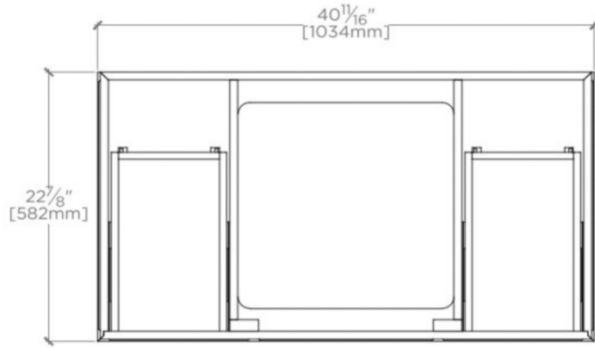

FIELDING

100520

Fielding Metal and Wood Four Leg Single Washstand 40 1/2" X 22 7/16" X 32 13/16"

SHOWN IN SLAB SOLD SEPARATELY

TECHNICAL DETAILS

ADA Compliance: No
Adjustable Levelers / Feet: N
Leg Material: Metal
Number of Legs: Four
Primary Material: Brass
Sink Visibility: N

Foro 1" Smooth Knobs included; top and sink sold separately

Custom sizes not available

FIELDING

100520

Fielding Metal and Wood Four Leg Single Washstand 40 1/2" X 22 7/8" X 32 13/16"

TOP VIEW

SCALE: 3/4"=1'-0"

FRONT VIEW

SCALE: 3/4"=1'-0"

SIDE VIEW

SCALE: 3/4"=1'-0"