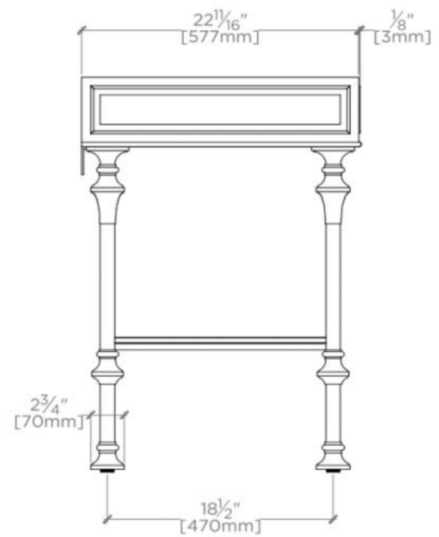

FIELDING

100520

Fielding Metal and Wood Four Leg Single Washstand 40 1/2" X 22 7/16" X 32 13/16"

SHOWN IN SLAB SOLD SEPARATELY

TECHNICAL DETAILS

ADA Compliance: No
Adjustable Levelers / Feet: N
Leg Material: Metal
Number of Legs: Four
Primary Material: Brass
Sink Visibility: N

Foro 1" Smooth Knobs included; top and sink sold separately

Custom sizes not available

FIELDING

100520

Fielding Metal and Wood Four Leg Single Washstand 40 1/2" X 22 7/8" X 32 13/16"

TOP VIEW

SCALE: 3/4"=1'-0"

FRONT VIEW

SCALE: 3/4"=1'-0"

SIDE VIEW

SCALE: 3/4"=1'-0"