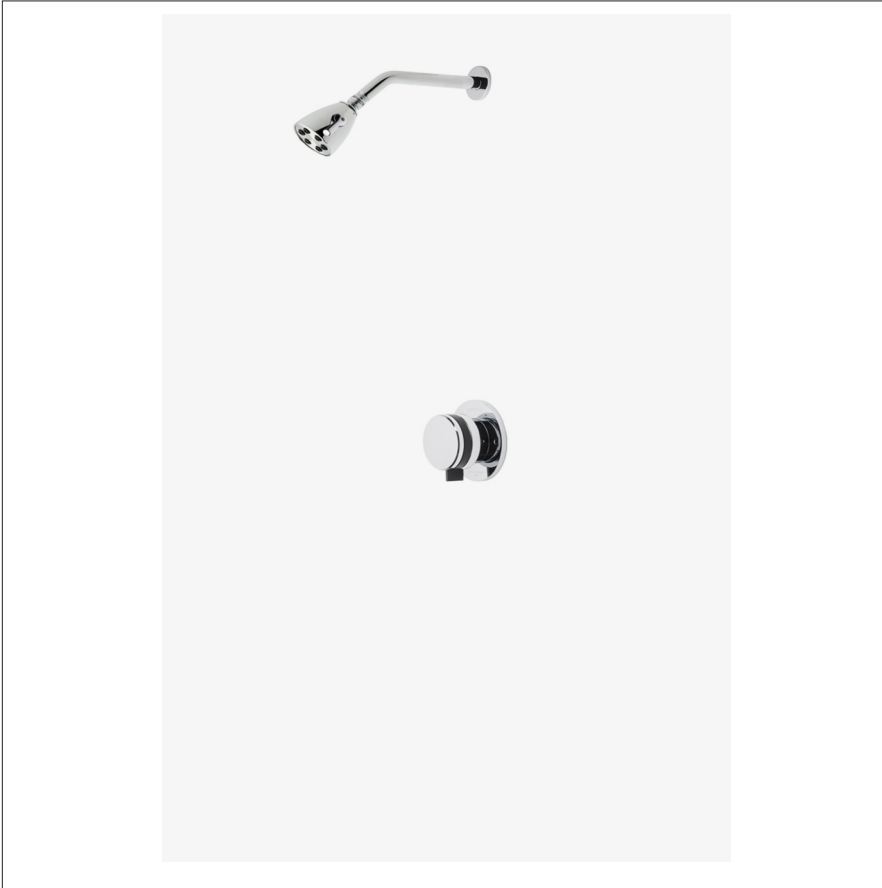

## DECIBEL

DBSP01

Decibel Pressure Balance Shower Package with 2 3/4" Head

SHOWN IN DECIBEL PRESSURE BALANCE SHOWER PACKAGE WITH 2 3/4" HEAD | DBSP01

### PRODUCT FEATURES

This shower package is composed of the following product styles: DBSH01, UNSH38, DBPB10, GUPB81

## DBSP01

Decibel Pressure Balance Shower Package with 2 3/4" Head