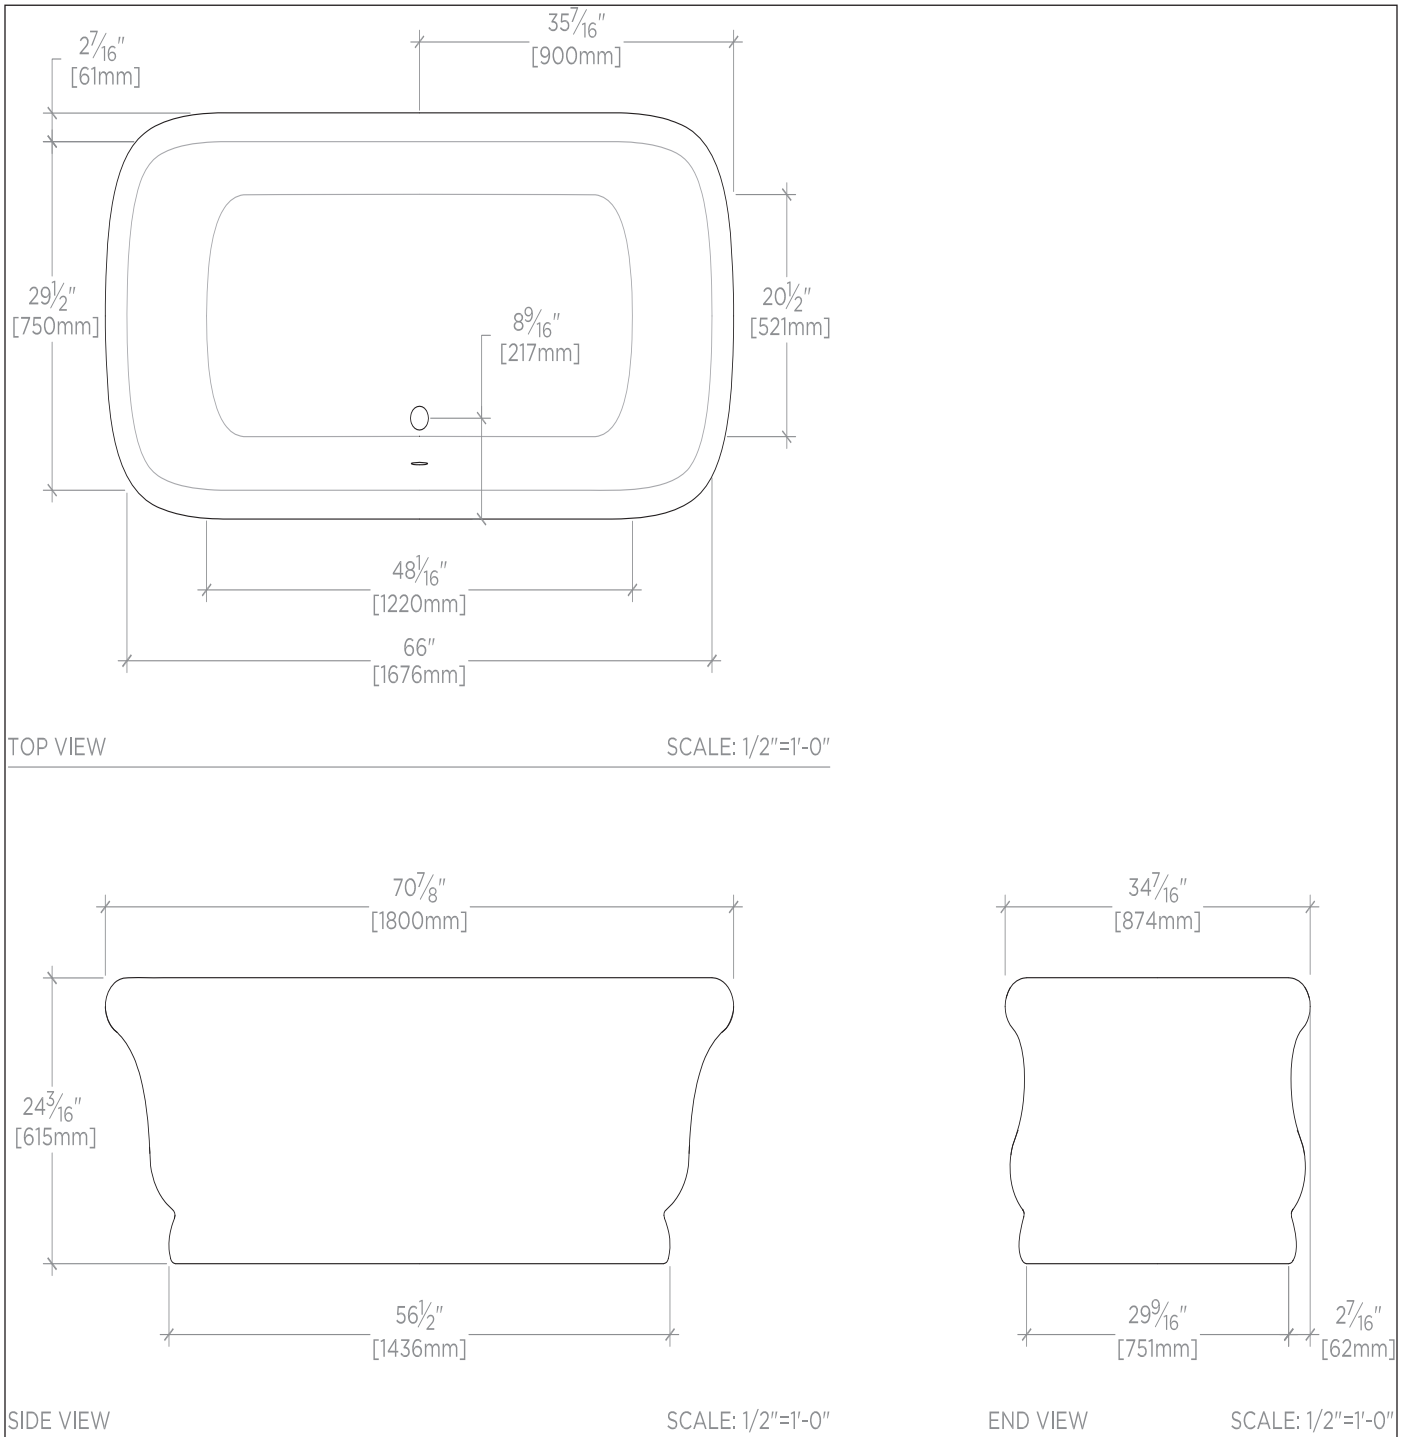

WATERWORKS

PRODUCT SUPPORT
800.927.2120
WATERWORKS.COM

EMPIRE

Freestanding Rectangular Bathtub 70" x
34" x 24" in White Glossy

STYLE No. EMBT01
REFERENCE No. EMBT01
ITEM No. 13-22861-38472

SPECIFICATIONS PAGE 2 OF 3

All dimensions are based on original specifications and are subject to change and variation. Please consult your Design Associate for current specifications.