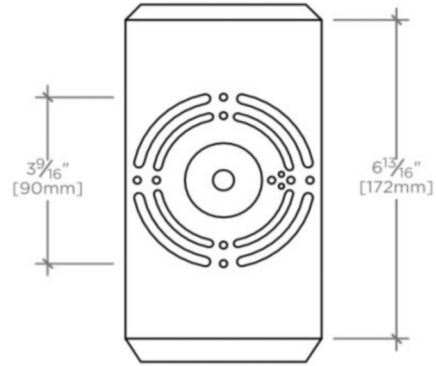

SHANE

Shane Wall Mounted Single Arm Sconce with Glass Shade

SHLT01

SHOWN IN SHANE WALL MOUNTED SINGLE ARM SCONCE WITH GLASS SHADE| SHLT01

TECHNICAL DETAILS

Bulb Base Size: E26
Bulb Type: T10
Depth / Width: 5 3/16"
Height: 10 15/16"
Installation Type: Wall Mounted
Interior / Exterior Application: Interior Only
Junction Box Orientation: Any
Length: 4 5/16"
Number of Bulbs: One
Orientation: Up
Primary Material: Brass
Safety Warnings: Do not exceed max wattage
Shade Finish: Etched
Shade Material: Opal Glass
Shade Shape: Cylinder
Voltage: 120
Wet / Dry: Damp or Dry

CODES & STANDARDS

UL and CUL

PRODUCT FEATURES

Opal etched glass diffuser with honed Carrara marble base
Solid brass
Uses 75 Watt T10 Bulb (included)
UL and CUL Listed

CERTIFICATIONS

SHANE

SHLT01

Shane Wall Mounted Single Arm Sconce with Glass Shade

TOP VIEW

SCALE: 3"=1'-0"

MOUNTING PLATE

SCALE: 3"=1'-0"

FRONT VIEW

SCALE: 3"=1'-0"

SIDE VIEW

SCALE: 3"=1'-0"