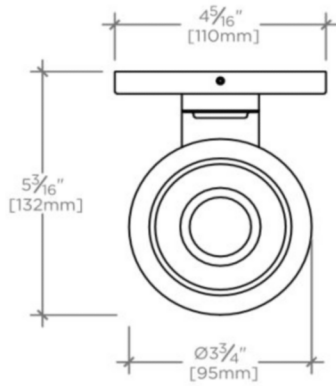

SHANE

Shane Wall Mounted Single Arm Sconce with Glass Shade

SHLT01

SHOWN IN SHANE WALL MOUNTED SINGLE ARM SCONCE WITH GLASS SHADE| SHLT01

TECHNICAL DETAILS

Bulb Base Size: E26
Bulb Type: T10
Depth / Width: 5 3/16"
Height: 10 15/16"
Installation Type: Wall Mounted
Interior / Exterior Application: Interior Only
Junction Box Orientation: Any
Length: 4 5/16"
Number of Bulbs: One
Orientation: Up
Primary Material: Brass
Safety Warnings: Do not exceed max wattage
Shade Finish: Etched
Shade Material: Opal Glass
Shade Shape: Cylinder
Voltage: 120
Wet / Dry: Damp or Dry

CODES & STANDARDS

UL and CUL

PRODUCT FEATURES

Opal etched glass diffuser with honed Carrara marble base
Solid brass
Uses 75 Watt T10 Bulb (included)
UL and CUL Listed

CERTIFICATIONS

SHANE

SHLT01

Shane Wall Mounted Single Arm Sconce with Glass Shade

TOP VIEW

SCALE: 3"=1'-0"

MOUNTING PLATE

SCALE: 3"=1'-0"

FRONT VIEW

SCALE: 3"=1'-0"

SIDE VIEW

SCALE: 3"=1'-0"