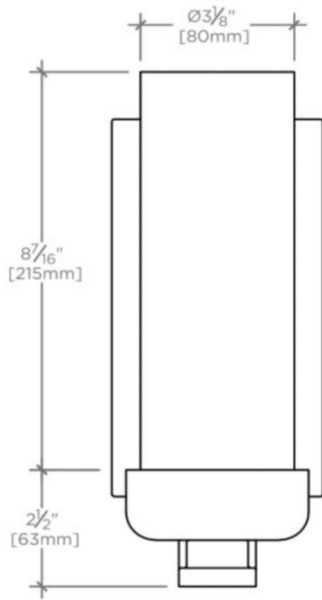

SHANE

Shane Wall Mounted Single Arm Sconce with Glass Shade

SHLT01

SHOWN IN SHANE WALL MOUNTED SINGLE ARM SCONCE WITH GLASS SHADE| SHLT01

TECHNICAL DETAILS

Bulb Base Size: E26
Bulb Type: T10
Depth / Width: 5 3/16"
Height: 10 15/16"
Installation Type: Wall Mounted
Interior / Exterior Application: Interior Only
Junction Box Orientation: Any
Length: 4 5/16"
Number of Bulbs: One
Orientation: Up
Primary Material: Brass
Safety Warnings: Do not exceed max wattage
Shade Finish: Etched
Shade Material: Opal Glass
Shade Shape: Cylinder
Voltage: 120
Wet / Dry: Damp or Dry

CODES & STANDARDS

UL and CUL

PRODUCT FEATURES

Opal etched glass diffuser with honed Carrara marble base
Solid brass
Uses 75 Watt T10 Bulb (included)
UL and CUL Listed

CERTIFICATIONS

SHANE

SHLT01

Shane Wall Mounted Single Arm Sconce with Glass Shade

TOP VIEW

SCALE: 3"=1'-0"

MOUNTING PLATE

SCALE: 3"=1'-0"

FRONT VIEW

SCALE: 3"=1'-0"

SIDE VIEW

SCALE: 3"=1'-0"