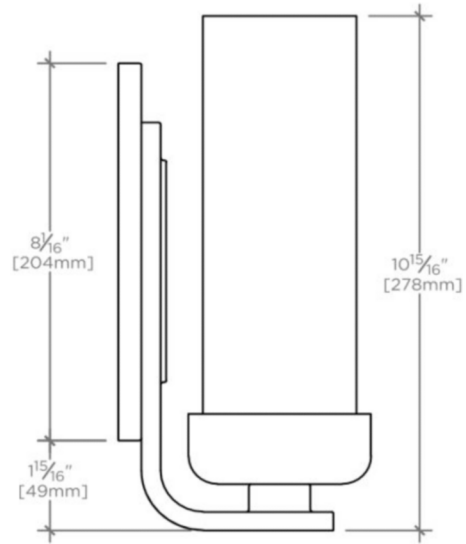

SHANE

Shane Wall Mounted Single Arm Sconce with Glass Shade

SHLT01

SHOWN IN SHANE WALL MOUNTED SINGLE ARM SCONCE WITH GLASS SHADE| SHLT01

TECHNICAL DETAILS

Bulb Base Size: E26
Bulb Type: T10
Depth / Width: 5 3/16"
Height: 10 15/16"
Installation Type: Wall Mounted
Interior / Exterior Application: Interior Only
Junction Box Orientation: Any
Length: 4 5/16"
Number of Bulbs: One
Orientation: Up
Primary Material: Brass
Safety Warnings: Do not exceed max wattage
Shade Finish: Etched
Shade Material: Opal Glass
Shade Shape: Cylinder
Voltage: 120
Wet / Dry: Damp or Dry

CODES & STANDARDS

UL and CUL

PRODUCT FEATURES

Opal etched glass diffuser with honed Carrara marble base
Solid brass
Uses 75 Watt T10 Bulb (included)
UL and CUL Listed

CERTIFICATIONS

SHANE

SHLT01

Shane Wall Mounted Single Arm Sconce with Glass Shade

TOP VIEW

SCALE: 3"=1'-0"

MOUNTING PLATE

SCALE: 3"=1'-0"

FRONT VIEW

SCALE: 3"=1'-0"

SIDE VIEW

SCALE: 3"=1'-0"