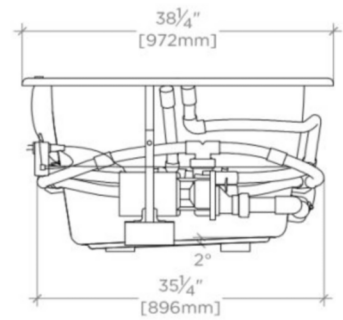

CLASSIC

CLWP4R

Classic 78" x 39" x 22" Right Hand Whirlpool Oval Bathtub with Center Drain

SHOWN IN CLASSIC 78" X 39" X 22" LEFT HAND WHIRLPOOL OVAL BATHTUB WITH CENTER DRAIN| CLWP4L

TECHNICAL DETAILS

ADA Compliance: No
Assembly / Configuration: One Piece
Bathing Type: Bathing, Soaking and Showering
Drilling Option: None
Electric Requirements: 16" high x 30" wide Access Panel
Depth / Width: 39"
Height: 22"
Installation Type: Drop In or Undermount
Item Weight (Filled): 1000.0 pounds
Length: 78"
Number of Holes: Two Hole
Overflow Opening: Yes
Primary Material: Acrylic
Single or Double Ended: Double Ended
Suggested Application: Bath

CERTIFICATIONS

PRODUCT (NOTES)

Dimensions of fixtures are nominal. Measure your actual product for rough-in details.

WATERWORKS

CLASSIC

CLWP4R

Classic 78" x 39" x 22" Right Hand Whirlpool Oval Bathtub with Center Drain

TOP VIEW

SCALE: 1/2"=1'-0"

SIDE VIEW

SCALE: 1/2"=1'-0"

END VIEW

SCALE: 1/2"=1'-0"