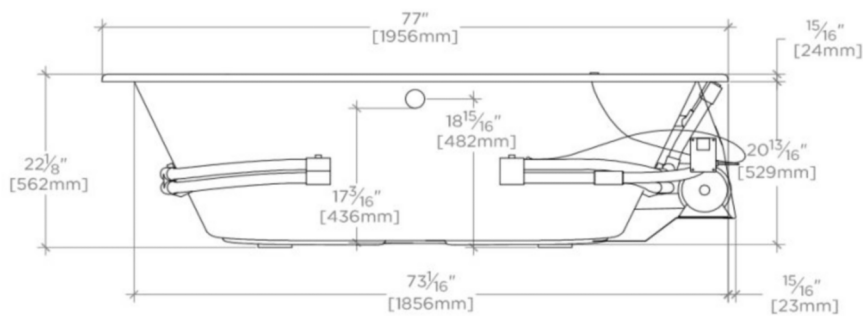

CLASSIC

CLWP4R

Classic 78" x 39" x 22" Right Hand Whirlpool Oval Bathtub with Center Drain

SHOWN IN CLASSIC 78" X 39" X 22" LEFT HAND WHIRLPOOL OVAL BATHTUB WITH CENTER DRAIN| CLWP4L

TECHNICAL DETAILS

ADA Compliance: No
Assembly / Configuration: One Piece
Bathing Type: Bathing, Soaking and Showering
Drilling Option: None
Electric Requirements: 16" high x 30" wide Access Panel
Depth / Width: 39"
Height: 22"
Installation Type: Drop In or Undermount
Item Weight (Filled): 1000.0 pounds
Length: 78"
Number of Holes: Two Hole
Overflow Opening: Yes
Primary Material: Acrylic
Single or Double Ended: Double Ended
Suggested Application: Bath

CERTIFICATIONS

PRODUCT (NOTES)

Dimensions of fixtures are nominal. Measure your actual product for rough-in details.

WATERWORKS

CLASSIC

CLWP4R

Classic 78" x 39" x 22" Right Hand Whirlpool Oval Bathtub with Center Drain

TOP VIEW

SCALE: 1/2"=1'-0"

SIDE VIEW

SCALE: 1/2"=1'-0"

END VIEW

SCALE: 1/2"=1'-0"