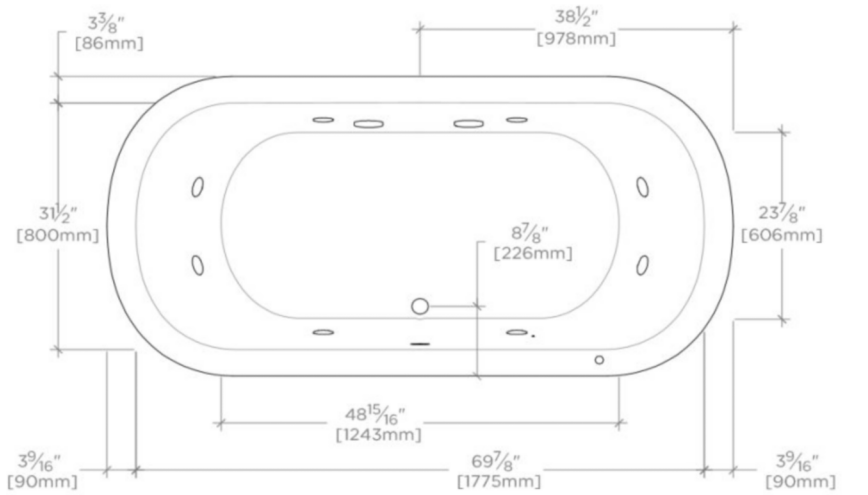

CLASSIC

CLWP4R

Classic 78" x 39" x 22" Right Hand Whirlpool Oval Bathtub with Center Drain

SHOWN IN CLASSIC 78" X 39" X 22" LEFT HAND WHIRLPOOL OVAL BATHTUB WITH CENTER DRAIN| CLWP4L

TECHNICAL DETAILS

ADA Compliance: No
Assembly / Configuration: One Piece
Bathing Type: Bathing, Soaking and Showering
Drilling Option: None
Electric Requirements: 16" high x 30" wide Access Panel
Depth / Width: 39"
Height: 22"
Installation Type: Drop In or Undermount
Item Weight (Filled): 1000.0 pounds
Length: 78"
Number of Holes: Two Hole
Overflow Opening: Yes
Primary Material: Acrylic
Single or Double Ended: Double Ended
Suggested Application: Bath

CERTIFICATIONS

PRODUCT (NOTES)

Dimensions of fixtures are nominal. Measure your actual product for rough-in details.

WATERWORKS

CLASSIC

CLWP4R

Classic 78" x 39" x 22" Right Hand Whirlpool Oval Bathtub with Center Drain

TOP VIEW

SCALE: 1/2"=1'-0"

SIDE VIEW

SCALE: 1/2"=1'-0"

END VIEW

SCALE: 1/2"=1'-0"