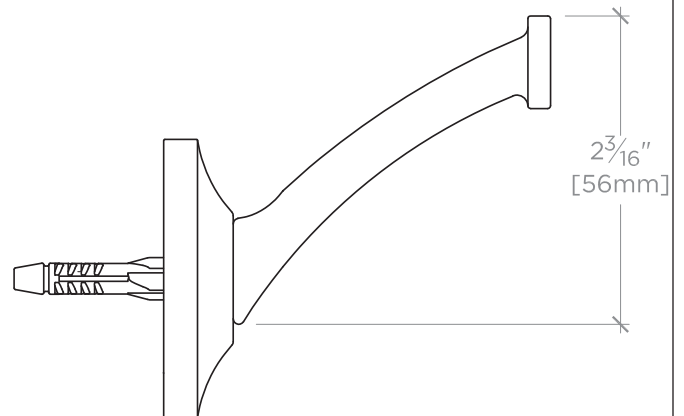

## SPECIFICATIONS

PAGE 2 OF 3

*All dimensions are based on original specifications and are subject to change and variation. Please consult your Design Associate for current specifications.*

TOP VIEW

SCALE: 6"=1'-0"

FRONT VIEW

SCALE: 6"=1'-0"

SIDE VIEW

SCALE: 6"=1'-0"