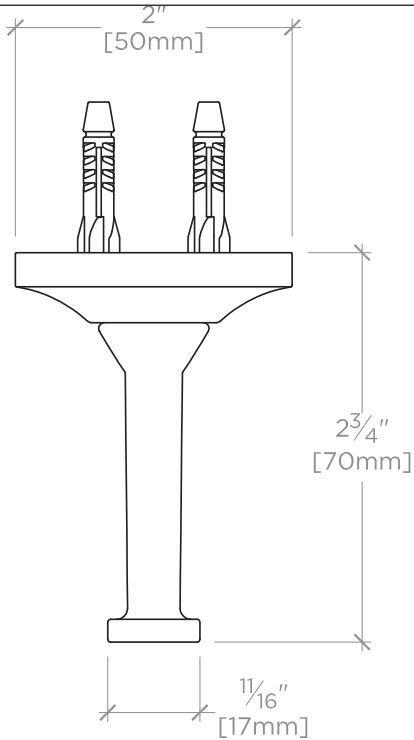

# EASTON

Single Hook in Chrome

**STYLE No.** 526482  
**REFERENCE No.** EARH46C  
**ITEM No.** 22-06173-01216

## SPECIFICATIONS

PAGE 2 OF 3

*All dimensions are based on original specifications and are subject to change and variation. Please consult your Design Associate for current specifications.*

TOP VIEW

SCALE: 6"=1'-0"

FRONT VIEW

SCALE: 6"=1'-0"

SIDE VIEW

SCALE: 6"=1'-0"