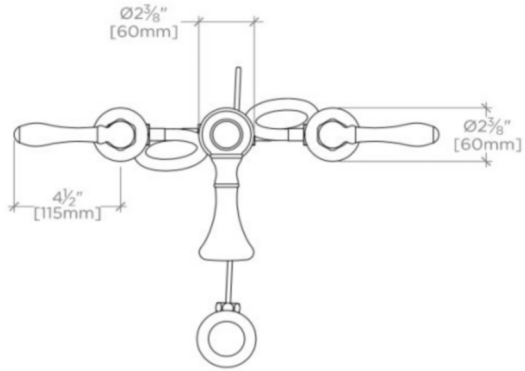

## ETLS50

Etoile Low Profile Three Hole Deck Mounted Lavatory Faucet (Flared Spout) with Lever Handles

SHOWN IN ETOILE LOW PROFILE THREE HOLE DECK MOUNTED LAVATORY FAUCET (FLARED SPOUT) WITH LEVER HANDLES]

### TECHNICAL DETAILS

ADA Compliance: Yes  
 Adjustable versus Fixed Spray: Fixed Spray  
 Deck Thickness Maximum: 1 1/2"  
 Deck Thickness Minimum: 0"  
 Drain Assembly Materials: Brass  
 Drain Depth Maximum: 1 3/4"  
 Drain Hole Diameter: 1 3/4"  
 Drain Style: Pop-up  
 Escutcheon Primary Material: brass  
 Fittings Hole Diameter: 1 3/8"  
 Flow Restriction Options: #N/A  
 Handle Spread Maximum: 12"  
 Handle Spread Minimum: 8"  
 Handle Turn Angle: Quarter Turn  
 Depth / Width: 6 3/4"  
 Drain Depth Minimum: 1 3/8"  
 Height: 5 3/4"  
 Inlet Connection Size: 1/2"  
 Inlet Connection Type: Male with Supply Nut  
 Inlet Supply Spread Maximum: 12"  
 Inlet Supply Spread Minimum: 8"  
 Installation Type: Deck Mounted  
 Length: 18"  
 Number of Handles: Two  
 Number of Holes: Three Hole  
 Primary Material: Brass  
 Spout Swivel: N  
 Suggested Application: Bath  
 Valve Material: Ceramic  
 Water Pressure Maximum: 85.0 psi  
 Water Pressure Minimum: 20.0 psi  
 Water Pressure Recommended: 45.0 psi

### PRODUCT FEATURES

Ebony lever handles  
 Includes European size pop up drain  
 Features graceful, elongated curves  
 Stocked in Chrome, Nickel, Matte Nickel, and Unlacquered Brass  
 Available in 2.2gpm (8.3L/min) flow rate

## ETLS50

Etoile Low Profile Three Hole Deck Mounted Lavatory Faucet (Flared Spout) with Lever Handles

TOP VIEW

SCALE: 1 1/2"=1'-0"

FRONT VIEW

SCALE: 1 1/2"=1'-0"

SIDE VIEW

SCALE: 1 1/2"=1'-0"