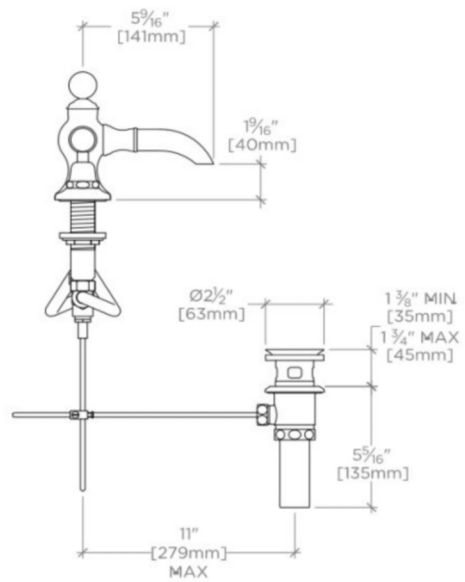

## ETLS50

Etoile Low Profile Three Hole Deck Mounted Lavatory Faucet (Flared Spout) with Lever Handles

SHOWN IN ETOILE LOW PROFILE THREE HOLE DECK MOUNTED LAVATORY FAUCET (FLARED SPOUT) WITH LEVER HANDLES]

### TECHNICAL DETAILS

ADA Compliance: Yes  
 Adjustable versus Fixed Spray: Fixed Spray  
 Deck Thickness Maximum: 1 1/2"  
 Deck Thickness Minimum: 0"  
 Drain Assembly Materials: Brass  
 Drain Depth Maximum: 1 3/4"  
 Drain Hole Diameter: 1 3/4"  
 Drain Style: Pop-up  
 Escutcheon Primary Material: brass  
 Fittings Hole Diameter: 1 3/8"  
 Flow Restriction Options: #N/A  
 Handle Spread Maximum: 12"  
 Handle Spread Minimum: 8"  
 Handle Turn Angle: Quarter Turn  
 Depth / Width: 6 3/4"  
 Drain Depth Minimum: 1 3/8"  
 Height: 5 3/4"  
 Inlet Connection Size: 1/2"  
 Inlet Connection Type: Male with Supply Nut  
 Inlet Supply Spread Maximum: 12"  
 Inlet Supply Spread Minimum: 8"  
 Installation Type: Deck Mounted  
 Length: 18"  
 Number of Handles: Two  
 Number of Holes: Three Hole  
 Primary Material: Brass  
 Spout Swivel: N  
 Suggested Application: Bath  
 Valve Material: Ceramic  
 Water Pressure Maximum: 85.0 psi  
 Water Pressure Minimum: 20.0 psi  
 Water Pressure Recommended: 45.0 psi

## ETLS50

Etoile Low Profile Three Hole Deck Mounted Lavatory Faucet (Flared Spout) with Lever Handles

TOP VIEW

SCALE: 1 1/2"=1'-0"

FRONT VIEW

SCALE: 1 1/2"=1'-0"

SIDE VIEW

SCALE: 1 1/2"=1'-0"