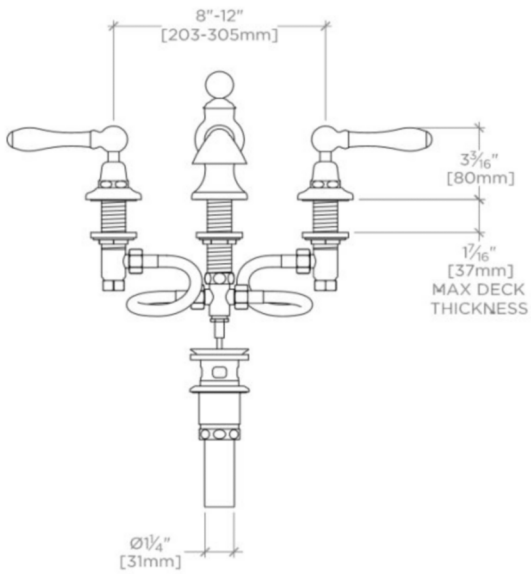

### TECHNICAL DETAILS

ADA Compliance: Yes  
 Adjustable versus Fixed Spray: Fixed Spray  
 Deck Thickness Maximum: 1 1/2"  
 Deck Thickness Minimum: 0"  
 Drain Assembly Materials: Brass  
 Drain Depth Maximum: 1 3/4"  
 Drain Hole Diameter: 1 3/4"  
 Drain Style: Pop-up  
 Escutcheon Primary Material: brass  
 Fittings Hole Diameter: 1 3/8"  
 Flow Restriction Options: #N/A  
 Handle Spread Maximum: 12"  
 Handle Spread Minimum: 8"  
 Handle Turn Angle: Quarter Turn  
 Depth / Width: 6 3/4"  
 Drain Depth Minimum: 1 3/8"  
 Height: 5 3/4"  
 Inlet Connection Size: 1/2"  
 Inlet Connection Type: Male with Supply Nut  
 Inlet Supply Spread Maximum: 12"  
 Inlet Supply Spread Minimum: 8"  
 Installation Type: Deck Mounted  
 Length: 18"  
 Number of Handles: Two  
 Number of Holes: Three Hole  
 Primary Material: Brass  
 Spout Swivel: N  
 Suggested Application: Bath  
 Valve Material: Ceramic  
 Water Pressure Maximum: 85.0 psi  
 Water Pressure Minimum: 20.0 psi  
 Water Pressure Recommended: 45.0 psi

## ETOILE

## ETLS50

Etoile Low Profile Three Hole Deck Mounted Lavatory Faucet (Flared Spout) with Lever Handles

TOP VIEW

SCALE: 1 1/2"=1'-0"

FRONT VIEW

SCALE: 1 1/2"=1'-0"

SIDE VIEW

SCALE: 1 1/2"=1'-0"