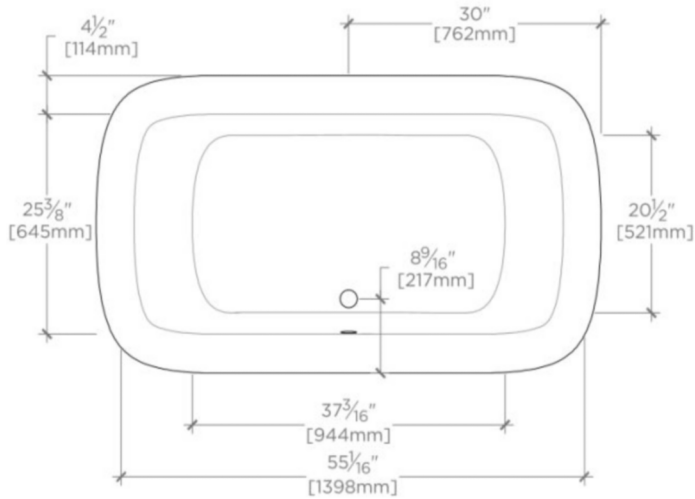

EMPIRE

EMBT10

Empire 59" x 34 1/2" x 24" Freestanding Rectangular Bathtub

SHOWN IN EMPIRE 71" X 34 1/2" X 24" FREESTANDING RECTANGULAR BATHTUB| EMBT01

TECHNICAL DETAILS

Depth / Width: 875 mm
Height: 614 mm
Item Weight (Filled): 390.542712 kg
Length: 1495 mm
Primary Material: Fiberglass
Suggested Application: Bath

PRODUCT (NOTES)

Dimensions of fixtures are nominal. Measure your actual product for rough-in details.

WATERWORKS

EMPIRE

EMBT10

Empire 59" x 34 1/2" x 24" Freestanding Rectangular Bathtub

TOP VIEW

SCALE: 1/2"=1'-0"

SIDE VIEW

SCALE: 1/2"=1'-0"

END VIEW

SCALE: 1/2"=1'-0"