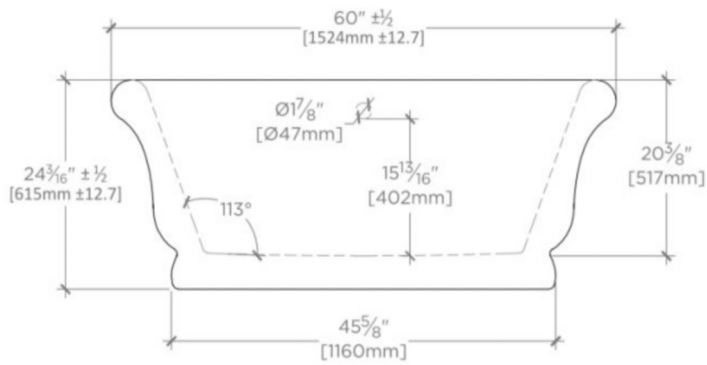

EMPIRE

EMBT10

Empire 59" x 34 1/2" x 24" Freestanding Rectangular Bathtub

SHOWN IN EMPIRE 71" X 34 1/2" X 24" FREESTANDING RECTANGULAR BATHTUB| EMBT01

TECHNICAL DETAILS

Depth / Width: 875 mm
Height: 614 mm
Item Weight (Filled): 390.542712 kg
Length: 1495 mm
Primary Material: Fiberglass
Suggested Application: Bath

PRODUCT (NOTES)

Dimensions of fixtures are nominal. Measure your actual product for rough-in details.

WATERWORKS

EMPIRE

EMBT10

Empire 59" x 34 1/2" x 24" Freestanding Rectangular Bathtub

TOP VIEW

SCALE: 1/2"=1'-0"

SIDE VIEW

SCALE: 1/2"=1'-0"

END VIEW

SCALE: 1/2"=1'-0"