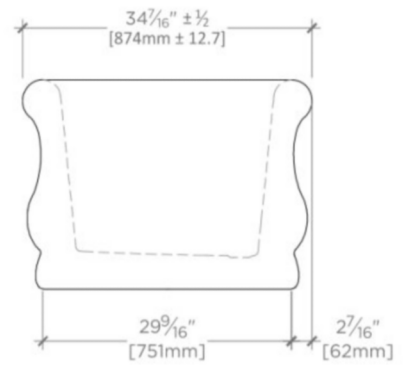

EMPIRE

EMBT10

Empire 59" x 34 1/2" x 24" Freestanding Rectangular Bathtub

SHOWN IN EMPIRE 71" X 34 1/2" X 24" FREESTANDING RECTANGULAR BATHTUB| EMBT01

TECHNICAL DETAILS

Depth / Width: 875 mm
Height: 614 mm
Item Weight (Filled): 390.542712 kg
Length: 1495 mm
Primary Material: Fiberglass
Suggested Application: Bath

PRODUCT (NOTES)

Dimensions of fixtures are nominal. Measure your actual product for rough-in details.

WATERWORKS

EMPIRE

EMBT10

Empire 59" x 34 1/2" x 24" Freestanding Rectangular Bathtub

TOP VIEW

SCALE: 1/2"=1'-0"

SIDE VIEW

SCALE: 1/2"=1'-0"

END VIEW

SCALE: 1/2"=1'-0"