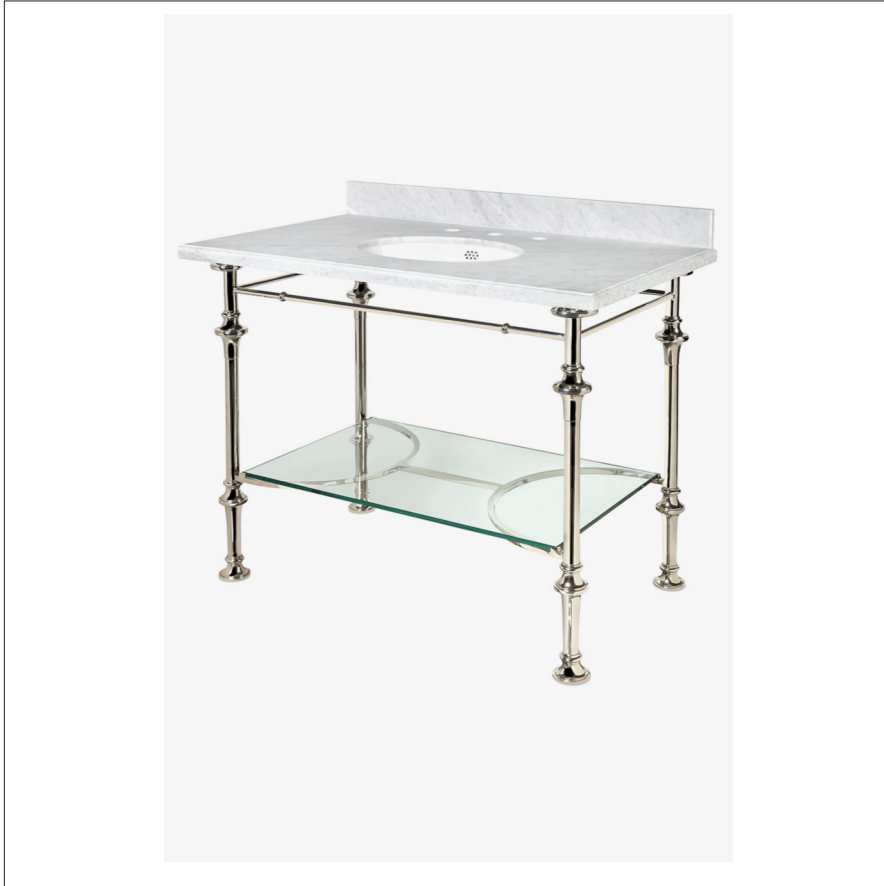

PELHAM

100519

Pelham Metal Four Leg Single Washstand 36 3/16" x 22 3/16" x 32 5/16"

SHOWN IN SLAB SOLD SEPARATELY

TECHNICAL DETAILS

ADA Compliance: No
Adjustable Levelers / Feet: N
Leg Material: Metal
Number of Legs: Four
Primary Material: Brass
Sink Visibility: N

INSPIRATION

A streamlined washstand with a beautifully detailed, solid brass base — ideal for enriching traditional or transitional baths.

PRODUCT FEATURES

Solid Brass
Lower glass shelf for storage
Top and sink sold separately
Custom sizes not available

WATERWORKS

PELHAM

100519

Pelham Metal Four Leg Single Washstand 36 3/16" x 22 3/8" x 32 5/16"

TOP VIEW

SCALE: 3/4"=1'-0"

FRONT VIEW

SCALE: 3/4"=1'-0"

SIDE VIEW

SCALE: 3/4"=1'-0"