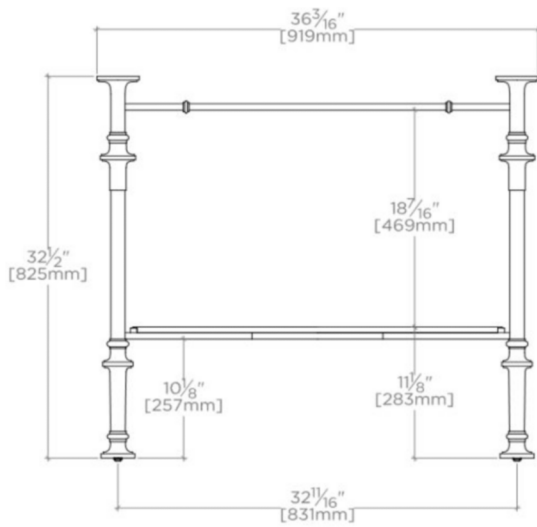

WATERWORKS

PELHAM

100519

Pelham Metal Four Leg Single Washstand 36 3/16" x 22 3/8" x 32 5/16"

TOP VIEW

SCALE: 3/4"=1'-0"

FRONT VIEW

SCALE: 3/4"=1'-0"

SIDE VIEW

SCALE: 3/4"=1'-0"