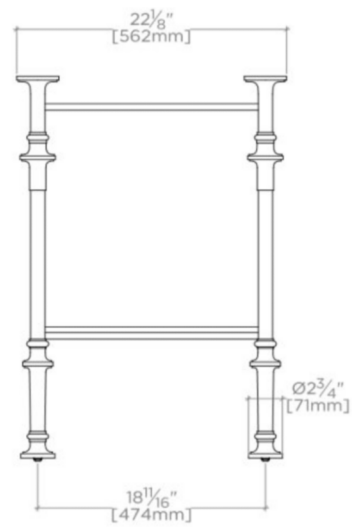

PELHAM

100519

Pelham Metal Four Leg Single Washstand 36 3/16" x 22 3/16" x 32 5/16"

SHOWN IN SLAB SOLD SEPARATELY

TECHNICAL DETAILS

ADA Compliance: No
Adjustable Levelers / Feet: N
Leg Material: Metal
Number of Legs: Four
Primary Material: Brass
Sink Visibility: N

INSPIRATION

A streamlined washstand with a beautifully detailed, solid brass base — ideal for enriching traditional or transitional baths.

PRODUCT FEATURES

Solid Brass
Lower glass shelf for storage
Top and sink sold separately
Custom sizes not available

WATERWORKS

PELHAM

100519

Pelham Metal Four Leg Single Washstand 36 3/16" x 22 3/8" x 32 5/16"

TOP VIEW

SCALE: 3/4"=1'-0"

FRONT VIEW

SCALE: 3/4"=1'-0"

SIDE VIEW

SCALE: 3/4"=1'-0"